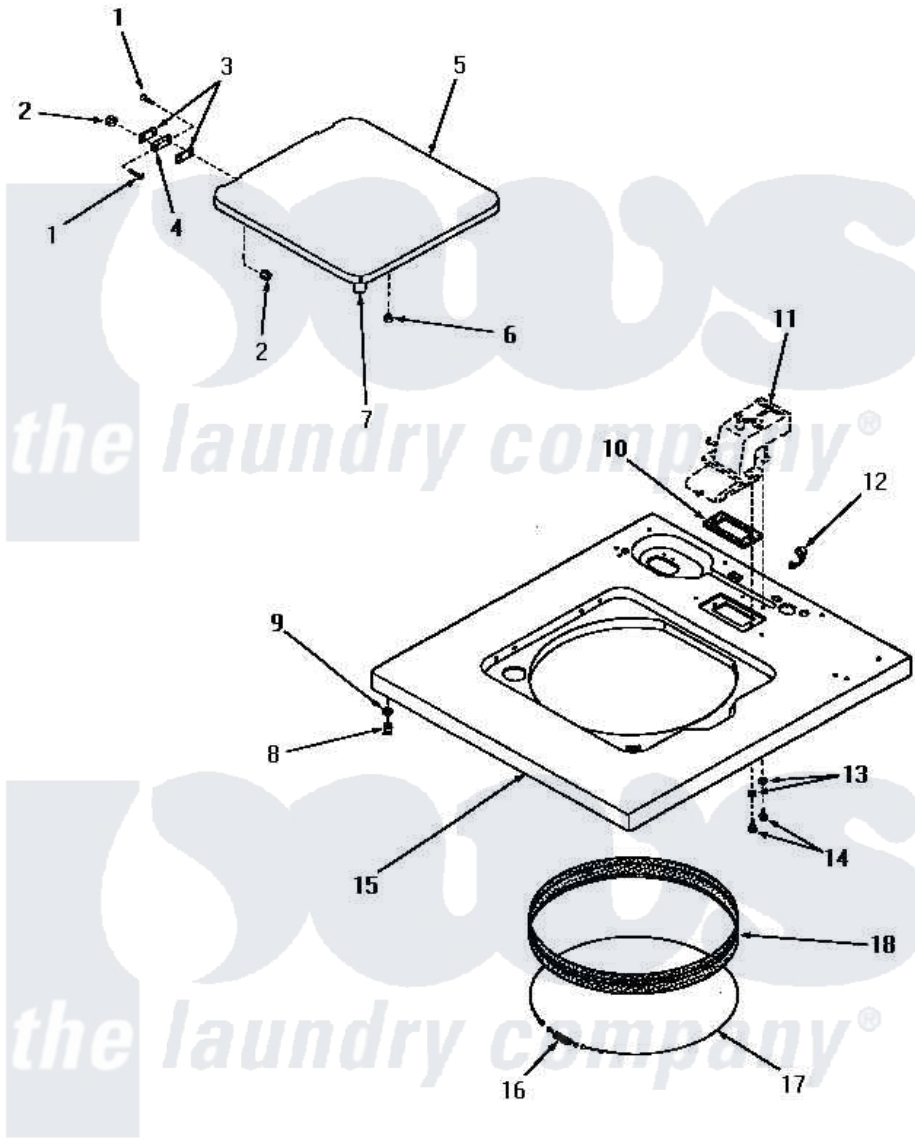

Amana DA3211 09 - CABINET TOP & LOADING DOOR

CABINET TOP AND LOADING DOOR

Amana Residential Amana DA3211 Washer Parts Parts Diagram 09 - CABINET TOP & LOADING DOOR
 Click on the part number to view part

Item	Original Part Number	Replaced By	Status	Part Description
1	22649			Screw, 8-32 X 13/32 FI
2	21752			Nut, 8-32 Hex BriLock
3	21584			Gasket
4	21583			Hinge
5	22271W		Not Available	LOADING DOOR, WHITE
"	22271A		Not Available	LOADING DOOR, AVOCADO
"	22271H		Not Available	LOADING DOOR, HARVEST GOLD
"	22271C		Not Available	LOADING DOOR, COPPERTONE
6	21176			Bumper
7	25217	R0603504		Actuator, Door Switch
8	23007		Not Available	CAGED NUT
9	24861		Not Available	LOCKWASHER, .448X.789SH
10	23255		Not Available	GASKET
11	Y00000000		Not Available	SEE NOTE WATER INLET
12	21603	211881		Grommet, Cord Part Not Used-

12	21903	211001	Gas Models Only
13	20493		Washer, 11/64 ID x 3/8 OD
14	52150	489464	Screw
15	24349A	Not Available	CABINET TOP, AVOCADO
"	25829W	Not Available	CABINET TOP, WHITE
"	24349C	Not Available	CABINET TOP, COPPERTONE
"	25829C	Not Available	CABINET TOP, COPPERTONE
"	25829H	Not Available	CABINET TOP, HARVEST GOLD
"	25829A	Not Available	CABINET TOP, AVOCADO
"	24349W	Not Available	CABINET TOP, W
"	24349H	Not Available	CABINET TOP, HARVEST GOLD
16	20791	Not Available	SPRING
17	22352	Not Available	RETAINER,WIRE
18	25277		Guard, Rim