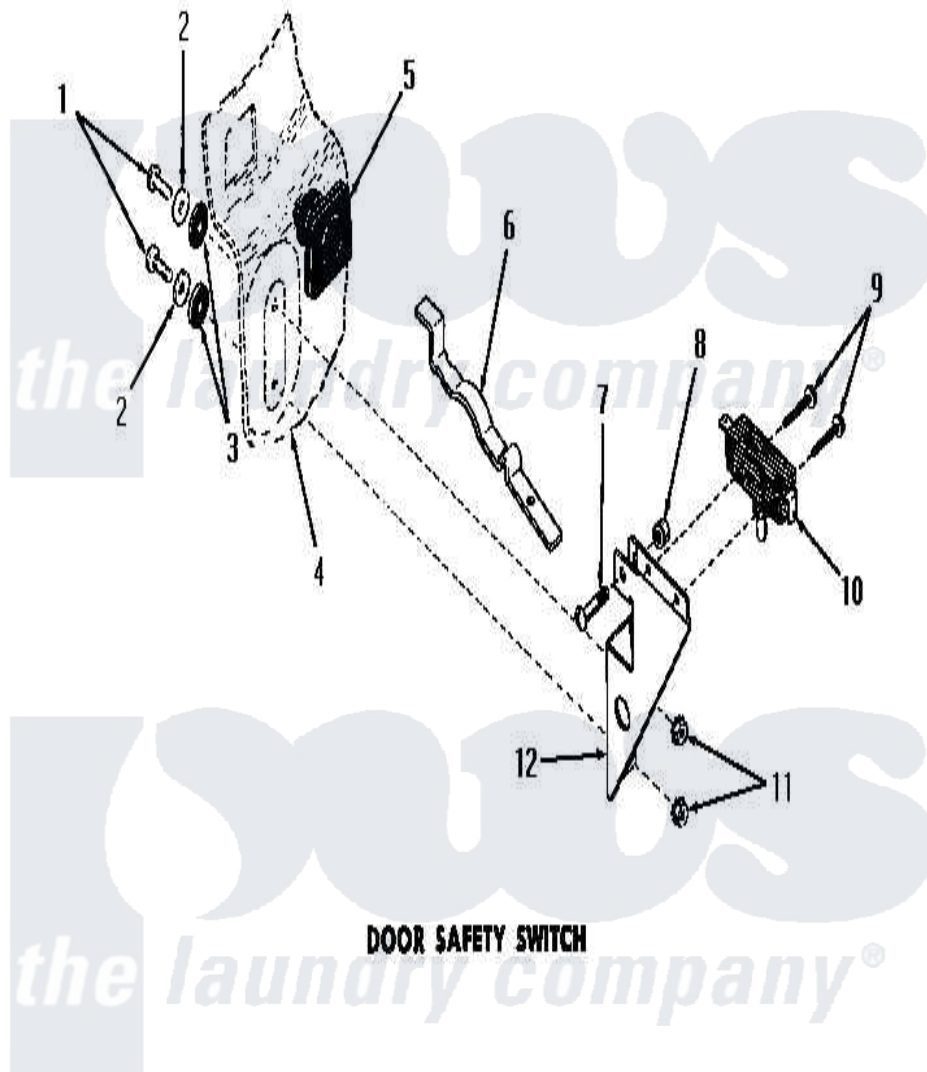

# Amana DA3211 12 - DOOR SAFETY SWITCH

Amana [Residential Amana DA3211 Washer Parts](#) Parts Diagram 12 - DOOR SAFETY SWITCH  
 Click on the part number to view part

Item	Original Part Number	Replaced By	Status	Part Description
1	<a href="#">21081</a>			Screw, 10-24 X 1/2 RD H
2	20492	<a href="#">M0270504</a>		Washer
3	02928		Not Available	WASHER
4	Y00000000		Not Available	SEE NOTE DRAIN TUB
5	<a href="#">23591</a>			Diaphragm
6	23592		Not Available	ARM
7	Y02370		Not Available	SCREW, 10-24X15/16 HEX
8	<a href="#">22001</a>			Nut, 10-24 Nylon Hex BR
9	<a href="#">51783</a>			Screw, 6b-20 X 7/8 HeX
10	23540		Not Available	SWITCH
11	23951	<a href="#">M0282009</a>		Nut
12	22783		Not Available	BRACKET