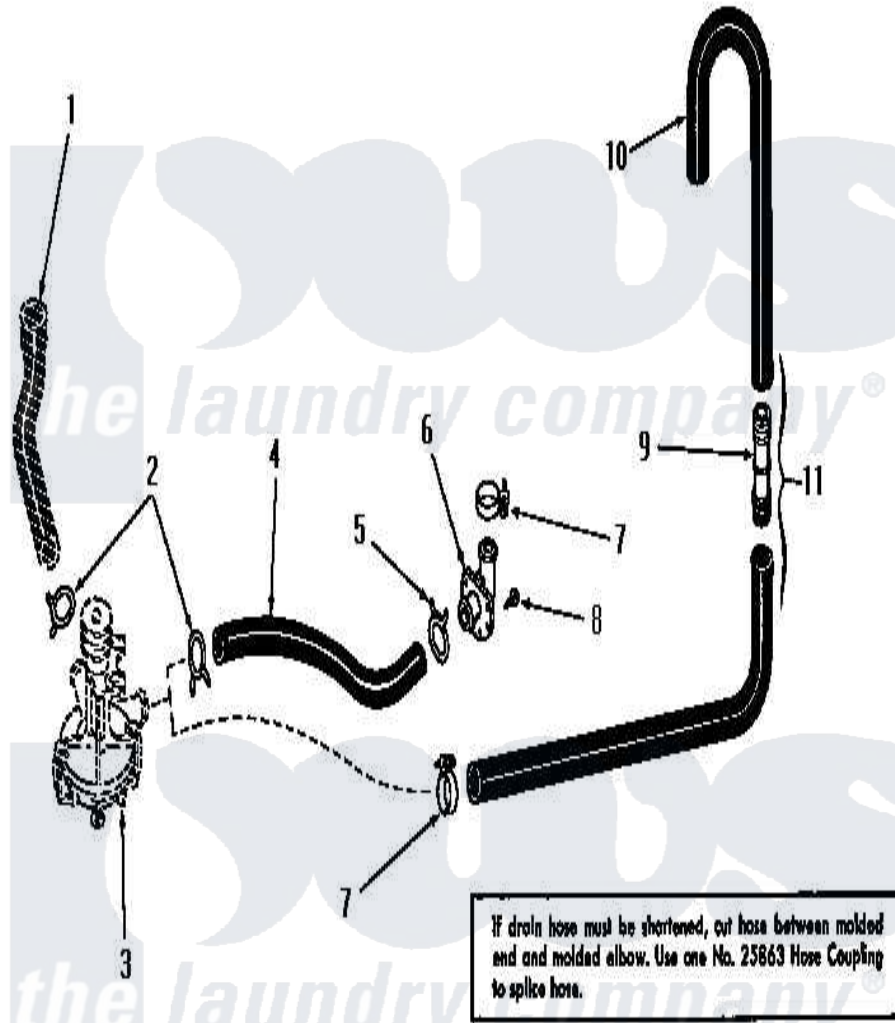

Amana DA3211 13 - DRAIN

DRAIN (Non Suds-Water Saver Models)

Amana [Residential Amana DA3211 Washer Parts](#) Parts Diagram 13 - DRAIN
 Click on the part number to view part

Item	Original Part Number	Replaced By	Status	Part Description
1	Y00000000		Not Available	SEE NOTE DRAIN TUB OUTLET HOSE
2	20210		Not Available	NO LONGER AVAILABLE
3	Y00000000		Not Available	SEE NOTE PUMP ASSEMBLY
4	21254			Hose
5	Y03698		Not Available	CLAMP xREPLACE
6	23553		Not Available	ELBOW,DRAIN HOSE-PLAST
7	20211	285655		Clamp, Hose
8	51784		Not Available	SCREW,10B-16 X 1/2 HEX
9	25863	16272		Connector, Straight
10	25182		Not Available	DRAIN HOSE
11	Y00000000		Not Available	SEE NOTE DRAIN HOSE AND HOSE COUPLING -- (SEE NOTE)