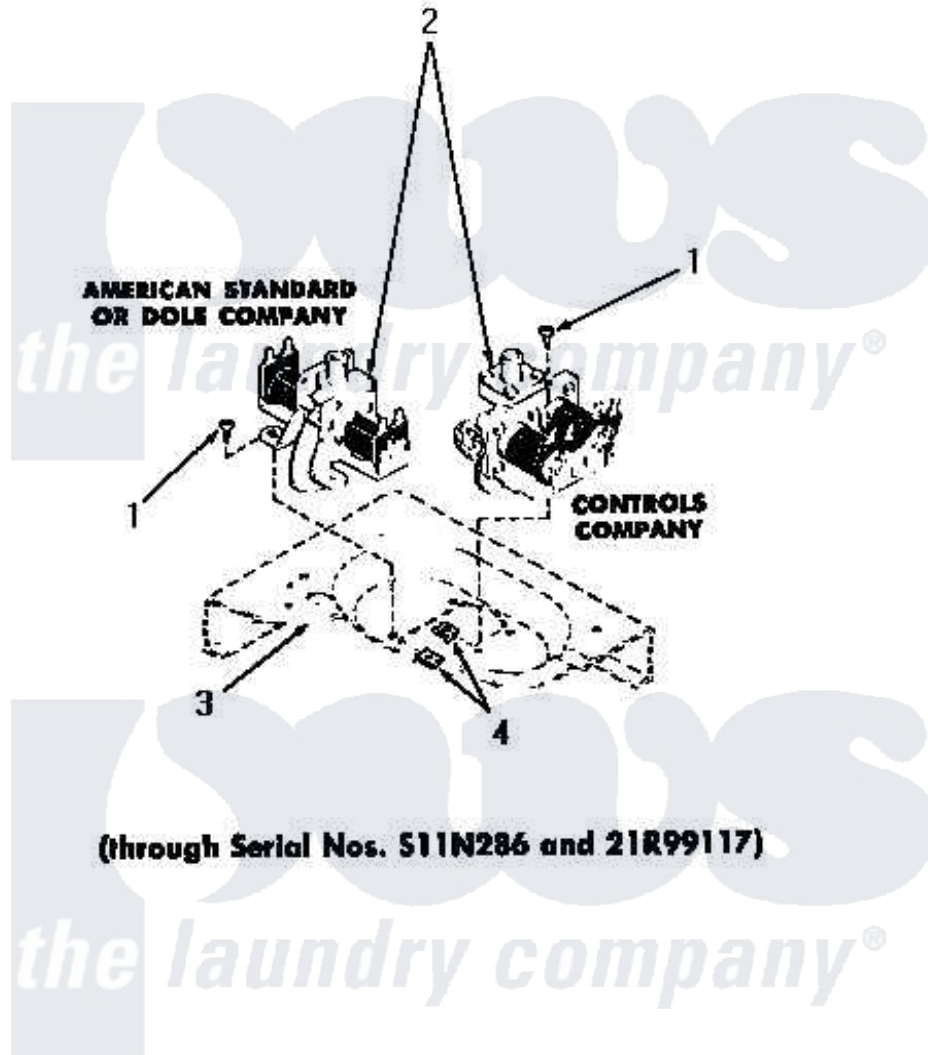

Amana DA3211 15 - MIXING VALVES

Amana [Residential Amana DA3211 Washer Parts](#) Parts Diagram 15 - MIXING VALVES
 Click on the part number to view part

Item	Original Part Number	Replaced By	Status	Part Description
1	51778			Screw, 8b-18 X 1/2 RD H
2	24596		Not Available	VALVE,MIXING
3	Y00000000		Not Available	SEE NOTE CABINET TOP
4	23277		Not Available	NUT,SPEED