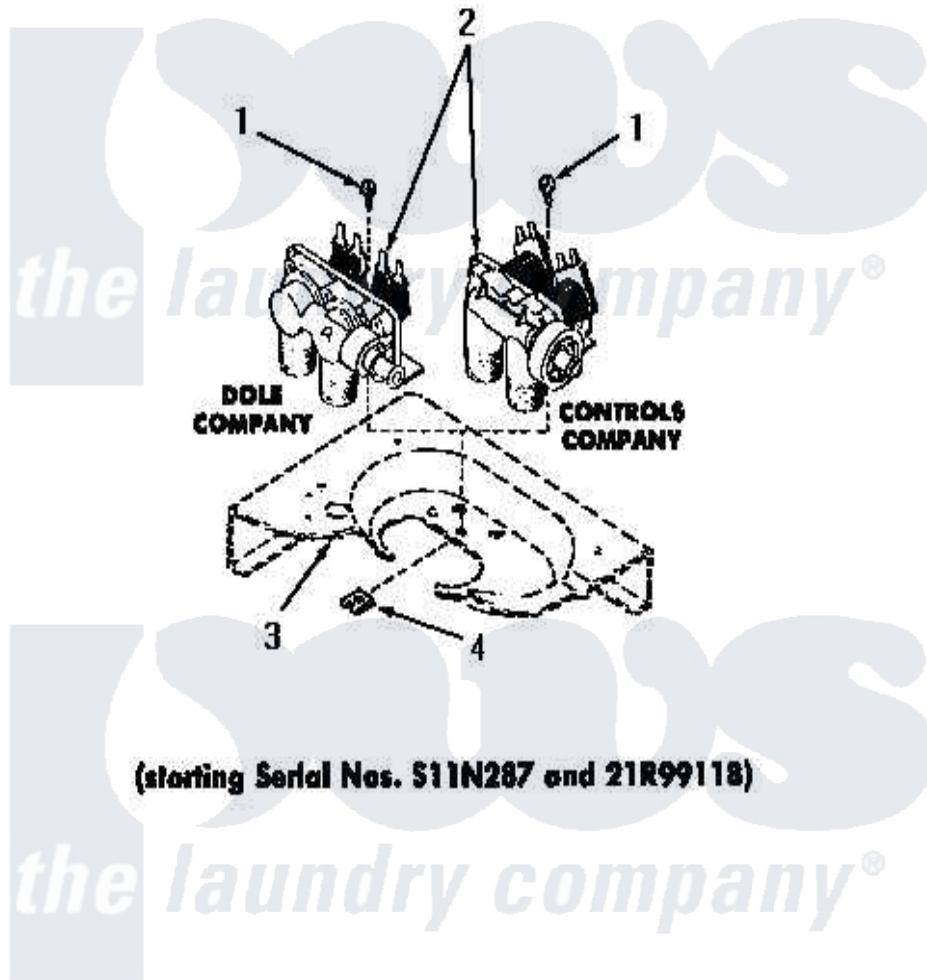

Amana DA3211 16 - MIXING VALVES

Amana [Residential Amana DA3211 Washer Parts](#) Parts Diagram 16 - MIXING VALVES
 Click on the part number to view part

Item	Original Part Number	Replaced By	Status	Part Description
1	23962	W10116760		Screw
2	25833			Valve, Mixing
3	Y00000000		Not Available	SEE NOTE CABINET TOP
4	23277		Not Available	NUT,SPEED