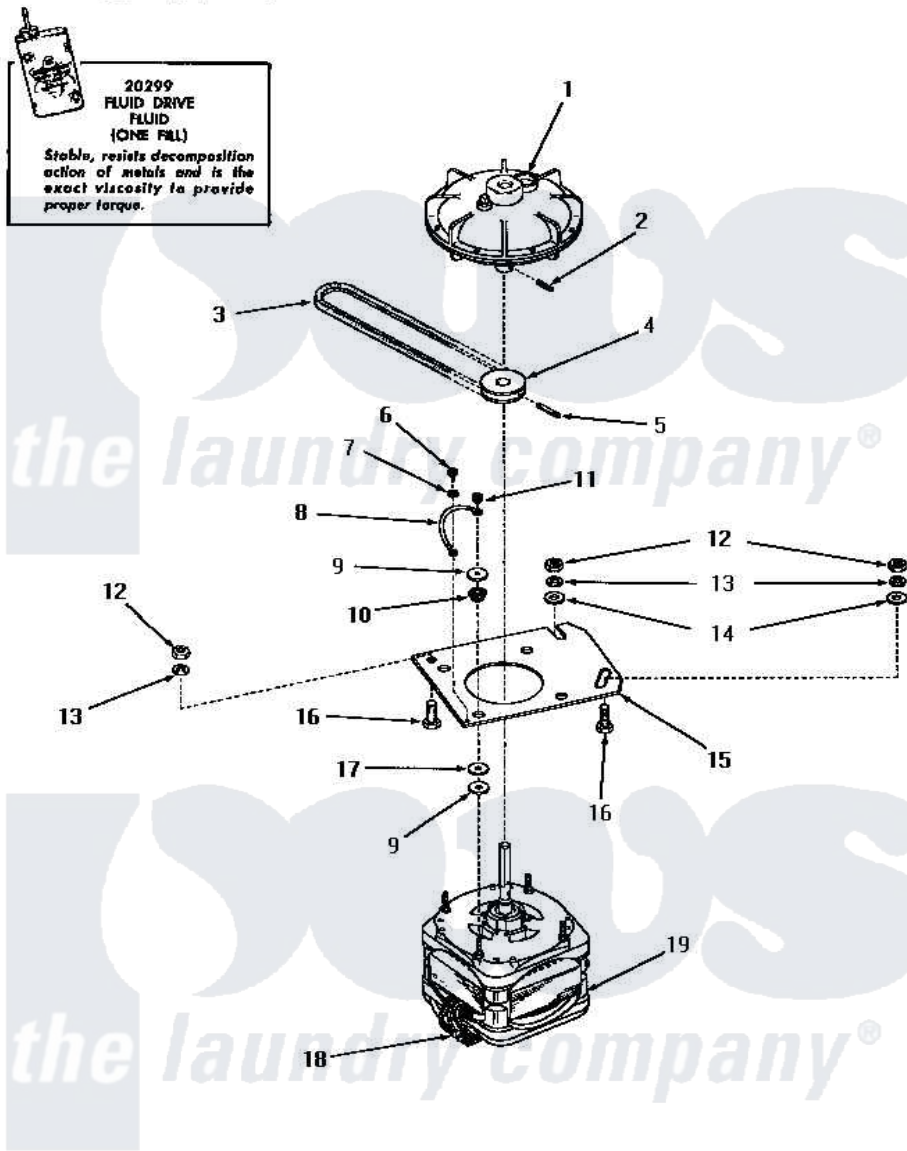

Amana DA3211 17 - MOTOR & FLUID DRIVE

MOTOR AND FLUID DRIVE

Amana [Residential Amana DA3211 Washer Parts](#) Parts Diagram 17 - MOTOR & FLUID DRIVE
 Click on the part number to view part

Item	Original Part Number	Replaced By	Status	Part Description
1	24706			Assembly, Fluid Drive
2	24703		Not Available	PIN,ROLL
3	23759		Not Available	BELT
4	26116			Pulley, Drive
5	23750			Pin, Roll
6	20530			Screw, 10-24 x 3/8 Hex
7	21735		Not Available	LOCKWASHER,No.10 INTSHKP
8	25484		Not Available	GROUND WIRE
9	20103	M0270519		Washer
10	20102		Not Available	WASHER
11	23604			Nut, Hex 10-32 Lock
12	20274	62739		Nut, Lock
13	20277			Lockwasher, 3/8 Std X 3
14	20279			Washer, 13/32 ID x 13/16 OD
15	23769		Not Available	PLATE,MOUNTING
16	20255		Not Available	SCREW,3/8-16 X 1 HEX H

17	20104		Washer
18	24139	Not Available	SWITCH,MOTOR
19	26069		X Assembly, Motor And Pulley
NI	20299	Not Available	FLUID DRIVE FLUID-BULK