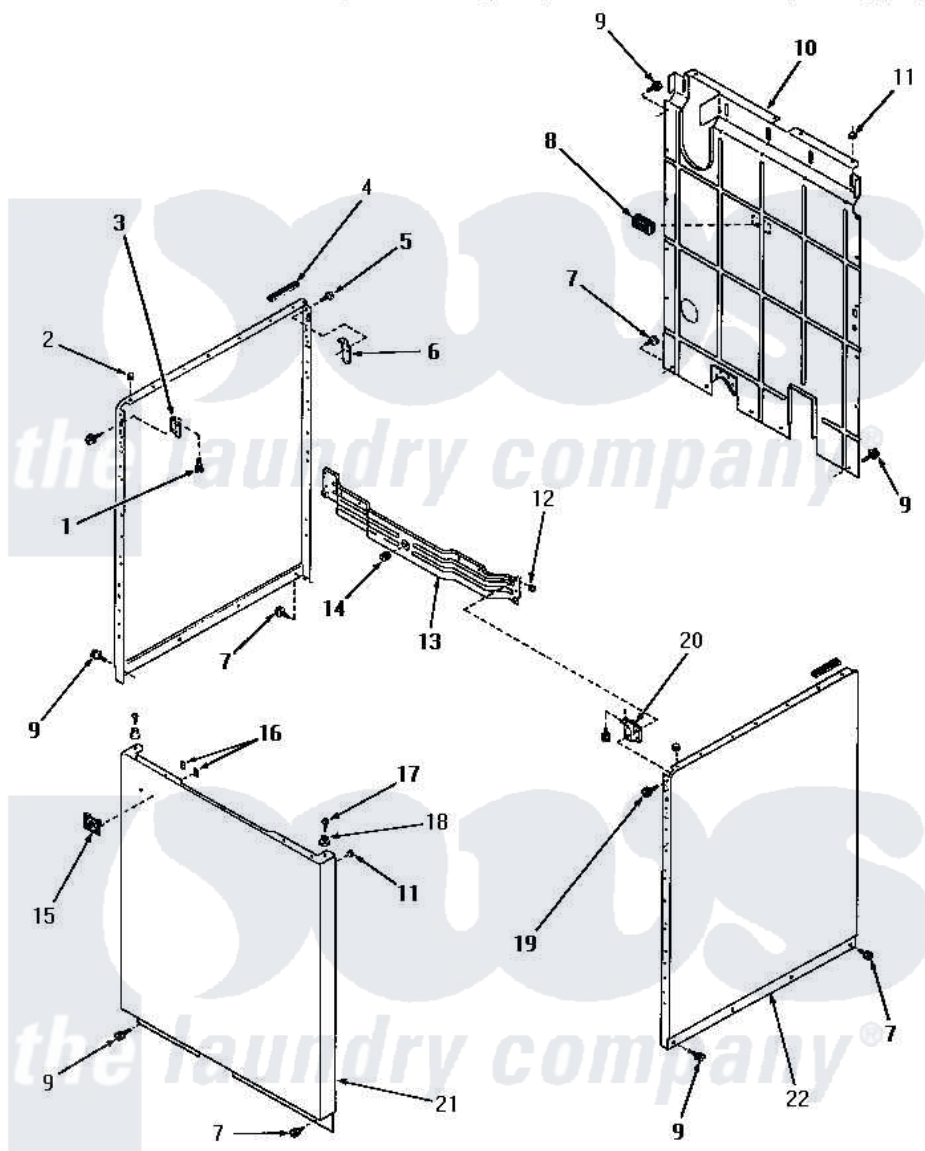

Amana DA3211 18 - PANELS

PANELS

Amana [Residential Amana DA3211 Washer Parts](#) Parts Diagram 18 - PANELS
 Click on the part number to view part

Item	Original Part Number	Replaced By	Status	Part Description
1	23008			Screw, 10-24 X 3/4 Sems
2	21176			Bumper
3	22847		Not Available	BRACKET
"	26691		Not Available	BRACKET,HOLD DOWN-L.H.
4	80312			Bumper Pad
5	51784		Not Available	SCREW,10B-16 X 1/2 HEX
6	52487			Lug, Hold-Down
7	26415	27001200		Screw
8	23257		Not Available	PAD,BUMPER
9	26592		Not Available	HEX HEAD SCREW
10	24342GR		Not Available	REAR PANEL, GRAY
11	20387			Bumper
12	25987		Not Available	NUT,SPEED
"	21747			Nut, Speed
13	21262		Not Available	CROSS BRACE, FRONT
14	25959			Grommet

15	22086	Not Available	MONOGRAM
16	22161	Not Available	CLIP
17	Q6535	Not Available	SCREW,10B-16 X 3/4 ROU
18	23020	Not Available	MOUNT,PANEL
19	03814		Screw, 10-24 X 1/2 Roun
"	51784	Not Available	SCREW,10B-16 X 1/2 HEX
20	22846	Not Available	BRACKET
"	26690	Not Available	BRACKET,HOLD DOWN-R.H.
21	24687A	Not Available	FRONT PANEL, AVOCADO
"	24687W	Not Available	FRONT PANEL, WHITE
"	24687H	Not Available	FRONT PANEL, HARVEST GOLD
"	24687C	Not Available	FRONT PANEL, COPPERTONE
22	24336A	Not Available	SIDE PANEL, RIGHT OR LEFT, AVO
"	24336W	Not Available	xREPLACE
"	24336H	Not Available	SIDE PANEL, RIGHT OR LEFT, HAR
"	24336C	Not Available	SIDE PANEL, RIGHT OR LEFT, COP