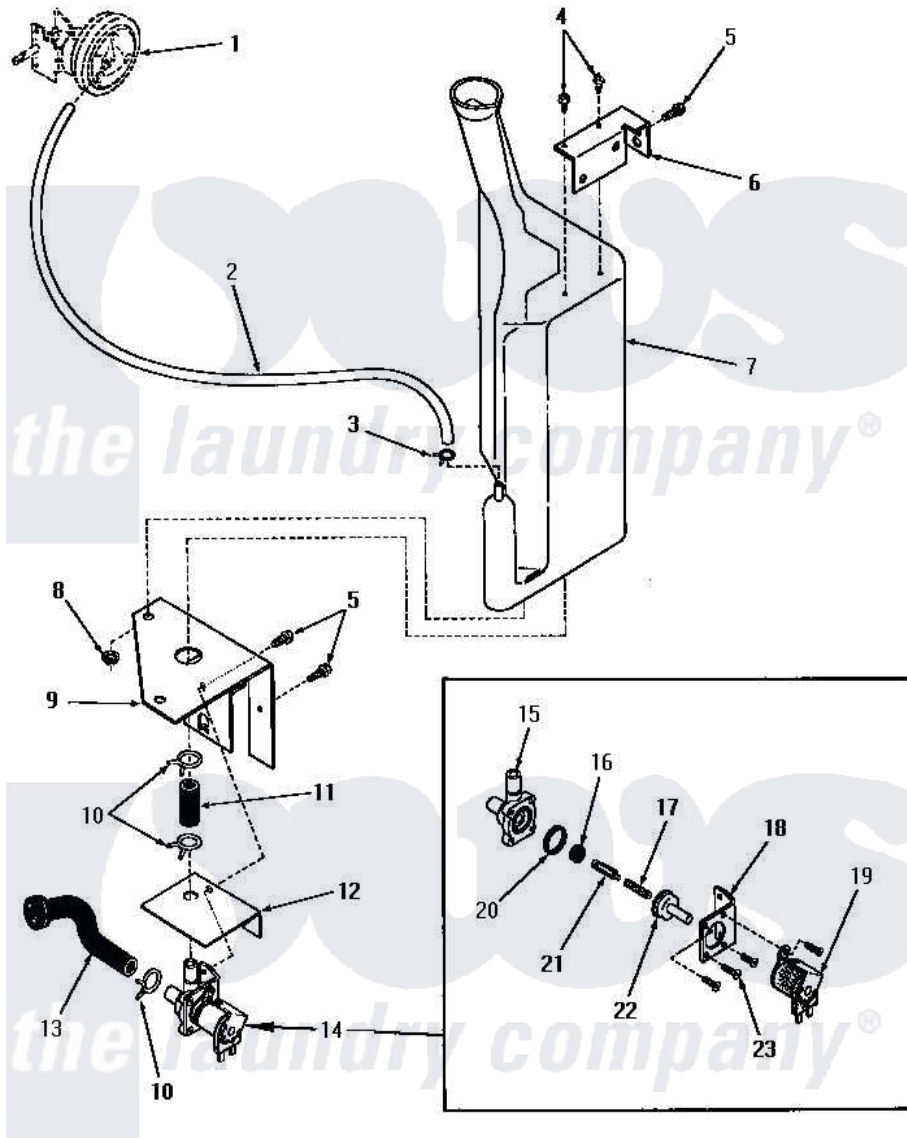

Amana DA3211 20 - RESERVOIR & DRAIN VALVE

RESERVOIR AND DRAIN VALVE
(Through Serial Nos. 5556D39 and 234J7952)

Amana [Residential Amana DA3211 Washer Parts](#) Parts Diagram 20 - RESERVOIR & DRAIN VALVE
Click on the part number to view part

Item	Original Part Number	Replaced By	Status	Part Description
1	Y00000000		Not Available	SEE NOTE PRESSURE SWITCH
2	24444		Not Available	NO LONGER AVAILABLE
3	Y22294	596669		Clamp, Manifold
4	52150	489464		Screw
5	51784		Not Available	SCREW,10B-16 X 1/2 HEX
6	24394		Not Available	UPPER BRACKET
7	24430		Not Available	RESERVOIR
8	24441		Not Available	WIRING DIAGRAM
9	24393		Not Available	LOWER BRACKET
10	80479		Not Available	HOSE CLAMP
11	24440		Not Available	CODE J
12	25044		Not Available	SOLENOID SHIELD
13	24437		Not Available	HOSE
14	24438	68136-47		Shelf Trim
15	24438G		Not Available	BODY
16	24438F		Not Available	SEAL

17	24438C	Not Available	SPRING
18	24438H	Not Available	MOUNTING BRACKET
19	24438A	Not Available	SOLENOID
20	24438E	Not Available	GASKET
21	24438D	Not Available	ARMATURE
22	24438B	Not Available	GUIDE,ARMATURE
23	21561G	Not Available	ROUND HEAD SCREW