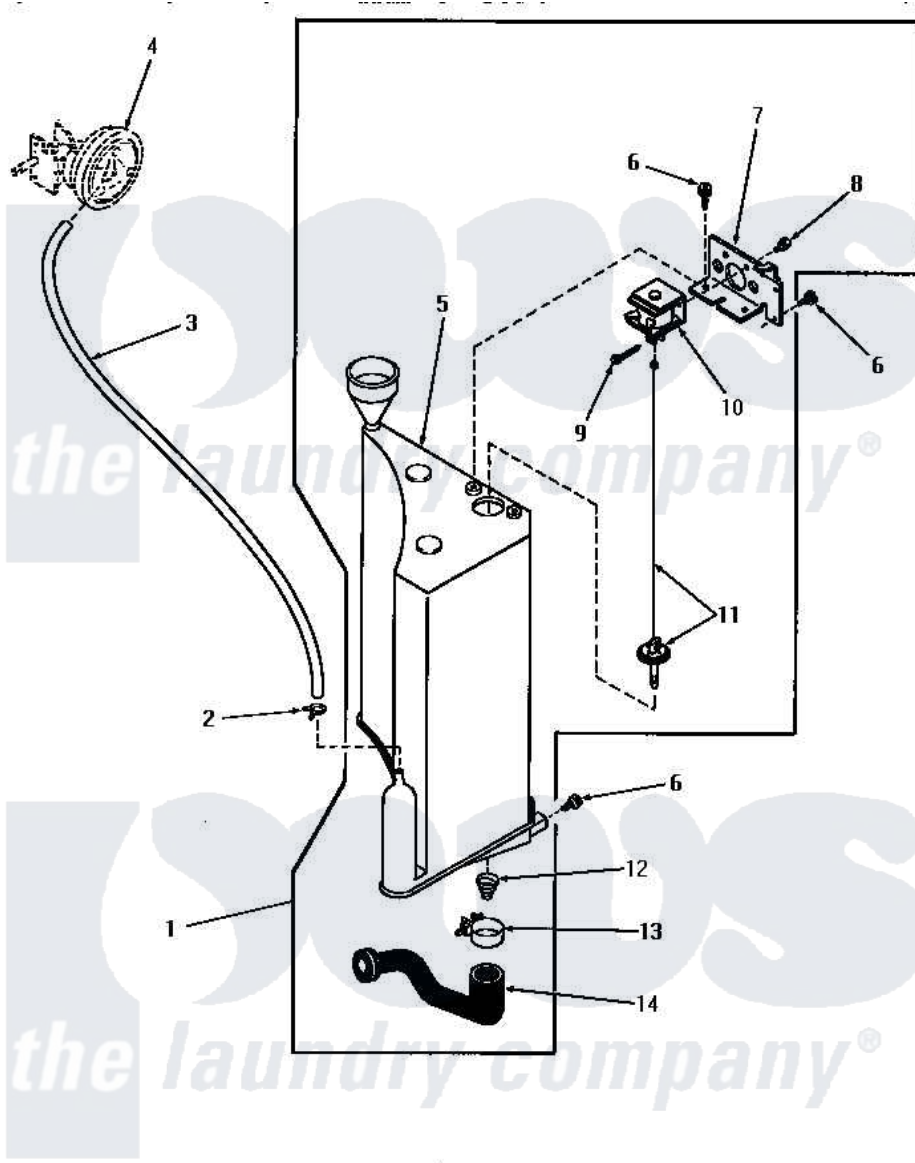

Amana DA3211 21 - RESERVOIR & DRAIN VALVE

RESERVOIR AND DRAIN VALVE
 (Starting Serial Nos. 5556D40 and 234J7953)

Amana [Residential Amana DA3211 Washer Parts](#) Parts Diagram 21 - RESERVOIR & DRAIN VALVE
 Click on the part number to view part

Item	Original Part Number	Replaced By	Status	Part Description
1	26003			Assembly, Pressure Tank-Com
2	Y22294	596669		Clamp, Manifold
3	24444		Not Available	NO LONGER AVAILABLE
4	Y00000000		Not Available	SEE NOTE PRESSURE SWITCH
5	25993		Not Available	RESERVOIR
6	51784		Not Available	SCREW, 10B-16 X 1/2 HEX
7	Y26000		Not Available	BRACKET
8	Y03950			Screw, 10-32 x 5/16 Sems
9	20248			Pin, Cotter
10	25999		Not Available	SOLENOID, DRAIN VALVE
11	26244			Assembly, Plunger-Drain Val
12	25997		Not Available	SPRING, DRAIN VALVE
13	20824		Not Available	HOSE CLAMP
14	25998			Hose, Drain-Pressure Ta