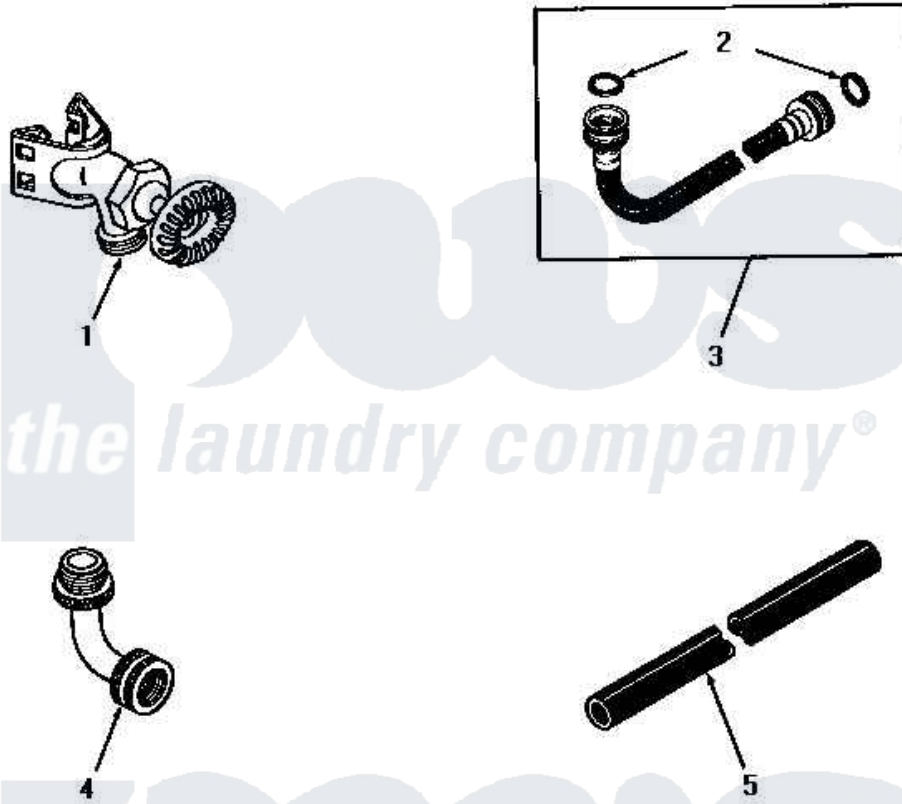

Amana DA3500 01 - ACCESSORIES

258P3 CAPACITOR KIT
 Use on automatic washers, with reversing motors, that are located in areas where low voltage exists. This kit will help eliminate motor burn outs.

Amana [Residential Amana DA3500 Washer Parts](#) Parts Diagram 01 - ACCESSORIES
 Click on the part number to view part

Item	Original Part Number	Replaced By	Status	Part Description
1	20655		Not Available	SADDLE FAUCETS, PAIR
2	20290	Y013783		Washer, Inlet Hose
3	20618	21001467		Hose- 10'
"	20617		Not Available	HOSE, INLET (8 FT)
4	20656		Not Available	90 DEGREE INLET ELBOW
5	20616		Not Available	EXTENSION, DRAIN HOSE (1 FT)
NI	258P3		Not Available	KIT,CAPACITOR