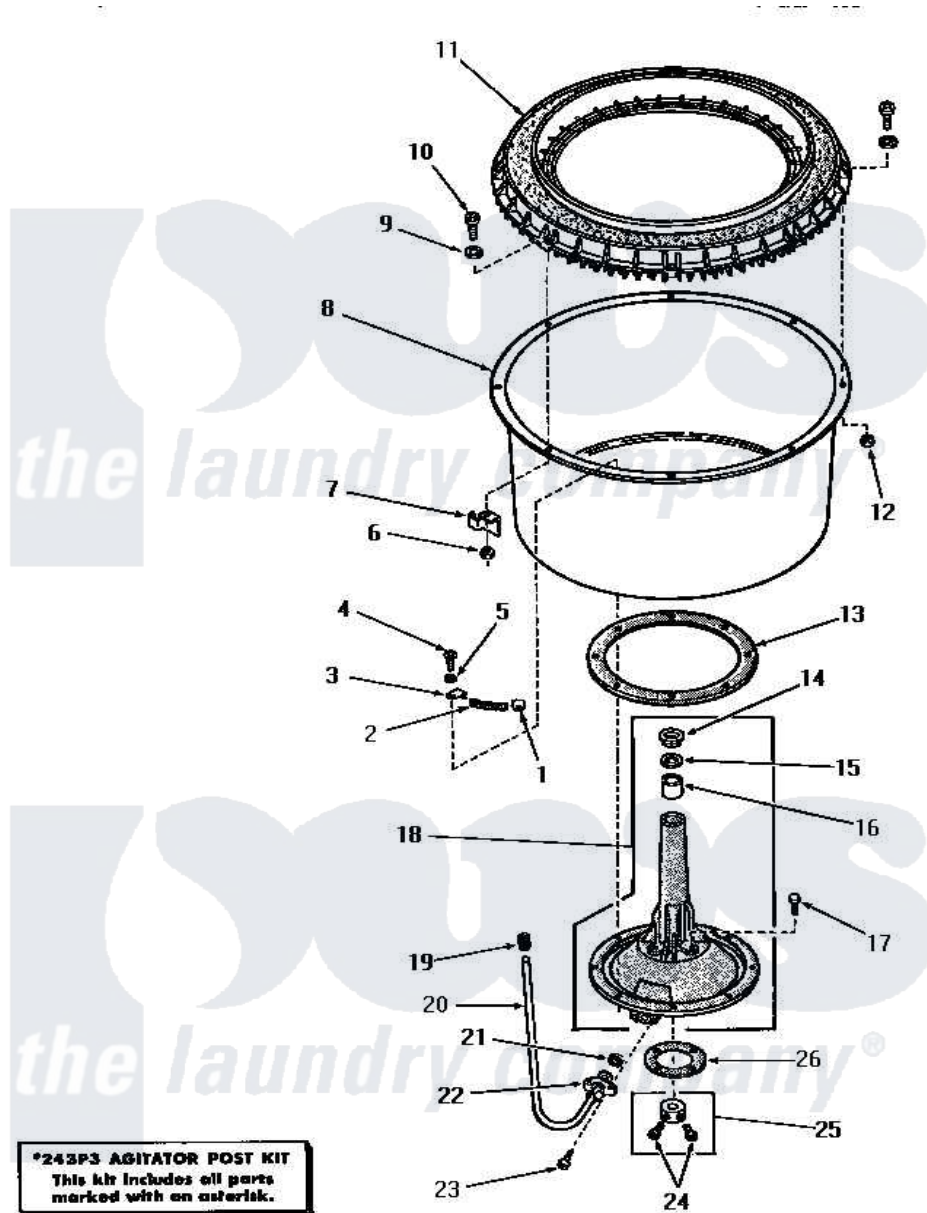

# Amana DA3500 02 - AGITATOR POST AND SPIN TUB

Amana Residential Amana DA3500 Washer Parts Parts Diagram 02 - AGITATOR POST AND SPIN TUB  
Click on the part number to view part

Item	Original Part Number	Replaced By	Status	Part Description
1	<a href="#">22446</a>			Clip
2	<a href="#">22144</a>			Spring
3	<a href="#">22447</a>			Clip
4	<a href="#">20260</a>			Screw, 5/16-18 X 3/4 RD
5	20121		Not Available	GASKET
6	<a href="#">26678</a>			Nut, Self-Locking
7	<a href="#">22025</a>			Bracket
8	22382		Not Available	TUB, SPIN
9	<a href="#">25100</a>			Washer, 17/64 ID x 1/2 OD
10	25251	<a href="#">E225251</a>		25 x 25 x 1 Filter 1 Metal Side
11	24931		Not Available	BALANCE RING
12	<a href="#">25250</a>			Nut, 1/4-20 Hex Nyllock
13	<a href="#">20122</a>			Gasket
14	<a href="#">23685</a>			Bearing
15	<a href="#">23684</a>			Seal
16	<a href="#">23686</a>			Bearing

17	<a href="#">20261</a>		Screw, Cap
18	23993	Not Available	ASSY,CENTER COLUMN
19	<a href="#">22351</a>		Sleeve
20	<a href="#">22359</a>		Tube, Sediment
21	<a href="#">20110</a>		Gasket
22	<a href="#">26046</a>		Bracket, Sediment Tube
23	20852	Not Available	SCREW,10-24 X 1/2 HEX
24	23481	<a href="#">02422</a>	Screw, 1/4-20 X 1/2 HeX
25	<a href="#">20377</a>		Collar Assembly
26	<a href="#">20120</a>		Gasket