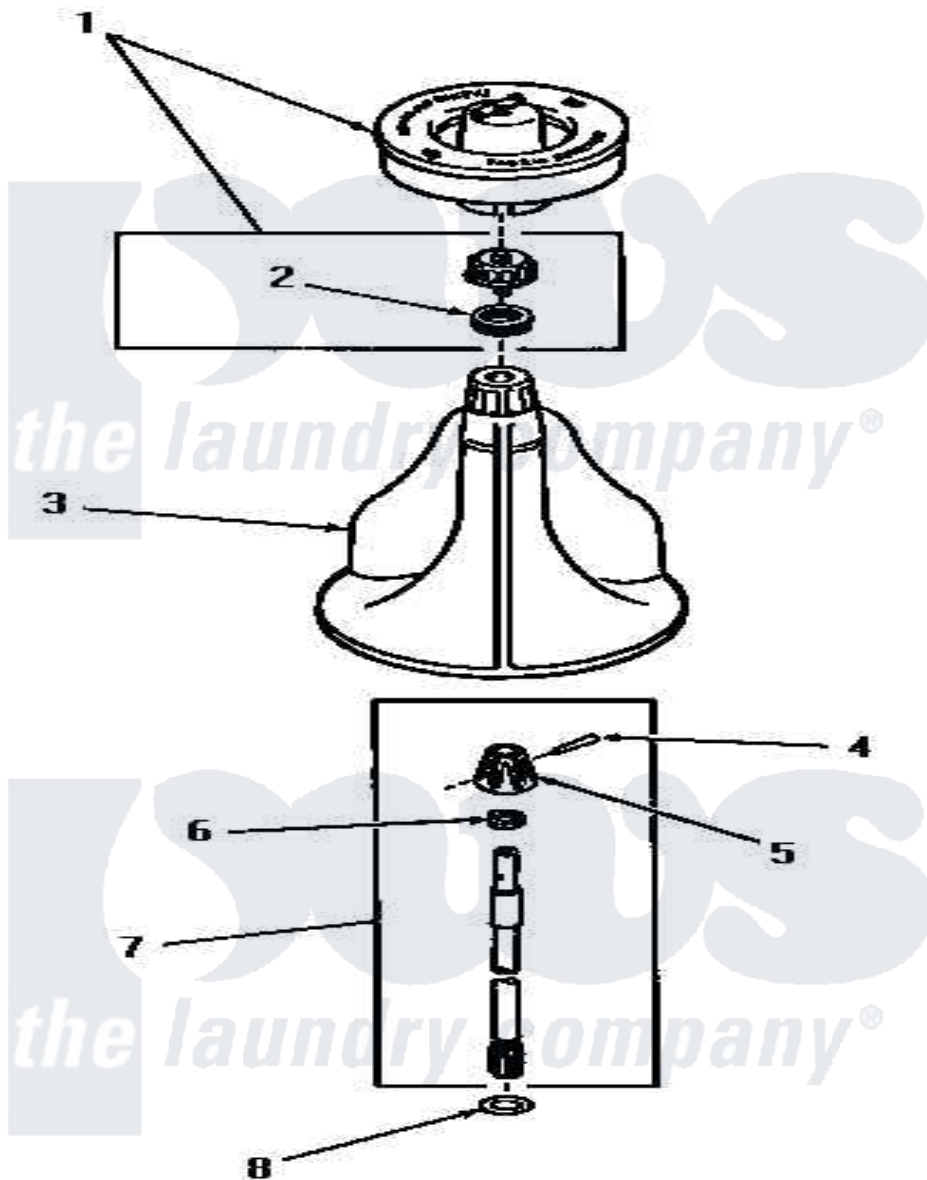

Amana DA3500 03 - AGITATOR, SHAFT & FABRIC SOFTENER DISP

Amana Residential Amana DA3500 Washer Parts Parts Diagram 03 - AGITATOR, SHAFT & FABRIC SOFTENER DISP
 Click on the part number to view part

Item	Original Part Number	Replaced By	Status	Part Description
1	26014			Assembly, Cap And Ring-Agitator
2	20136			Ring
3	26006			Assembly, Agitator
4	20243			Pin, Taper
5	20056		Not Available	BLOCK, DRIVE
6	20057	222T017P01		Washer FIB 21/32 ID X 1156 OD X 1/8
7	21751	21751P		Assyshaft
8	22135			Washer