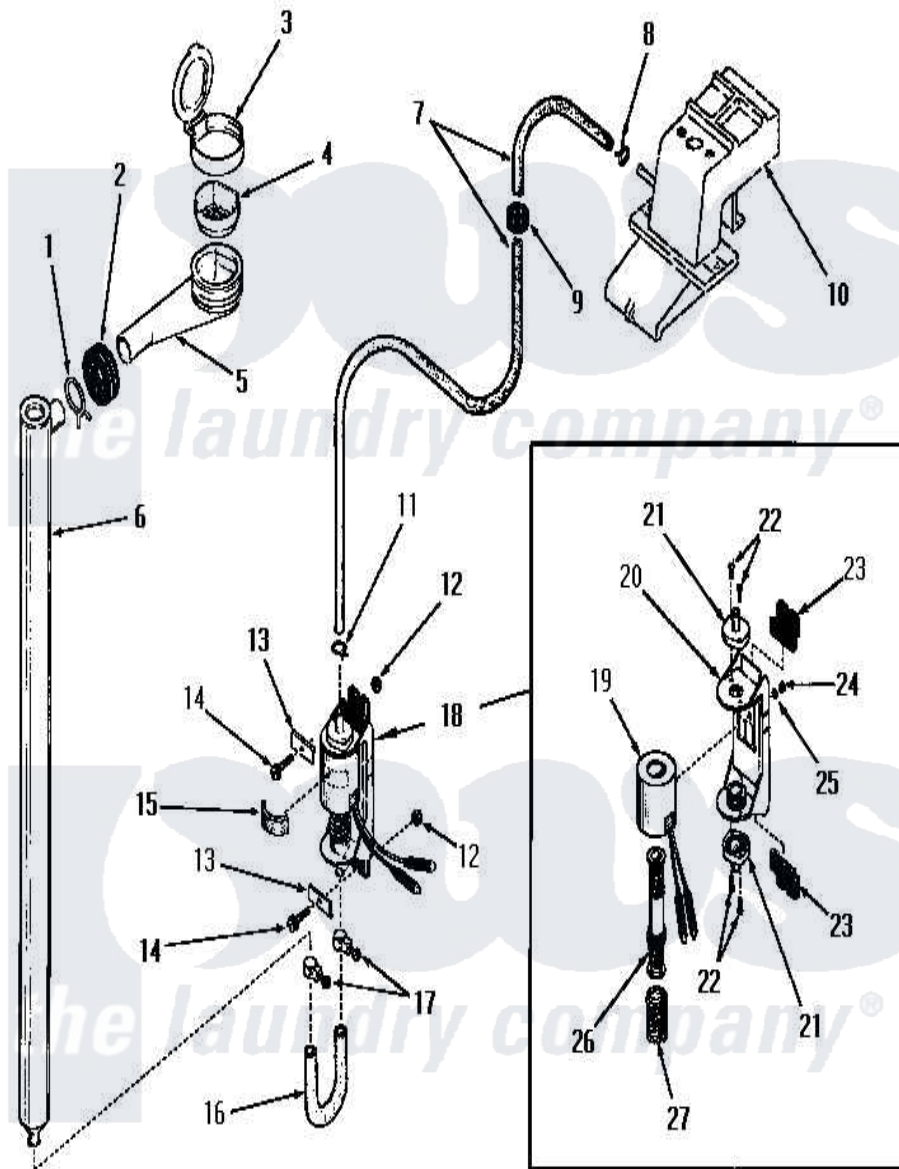

Amana DA3500 04 - BLEACH DISPENSER

Amana [Residential Amana DA3500 Washer Parts](#) Parts Diagram 04 - BLEACH DISPENSER
 Click on the part number to view part

Item	Original Part Number	Replaced By	Status	Part Description
1	Y03640		Not Available	CLAMP
2	20118		Not Available	GROMMET,1982 INV
3	22484		Not Available	BLEACH LID
4	21984			Cover, Dispenser
5	22377		Not Available	DISPENSER xREPLACE
6	22303		Not Available	TUBE,BLEACH
7	22300		Not Available	HOSE
8	23410		Not Available	HOSE CLAMP
9	22299		Not Available	GROMMET
10	Y00000000		Not Available	SEE NOTE WATER INLET
11	22295		Not Available	HOSE CLAMP
12	22001			Nut, 10-24 Nylon Hex BR
13	Y22287		Not Available	BLEACH PUMP BRACKET
14	25989		Not Available	HEX HEAD SCREW
15	25220		Not Available	BUMPER
16	22302		Not Available	HOSE

17	24904	Not Available	CLAMP
18	22337		Pump, Bleach
19	22337B	Not Available	COIL AND FRAME
20	22337A	Not Available	BASE
21	22337E	Not Available	HOSE CONNECTOR
22	51356	Not Available	SCREW,6-32 X 5/16 RD H
23	22337F	Not Available	ISOLATION MOUNT
24	22337G	Not Available	NUT
25	21735	Not Available	LOCKWASHER,No.10 INTSHKP
26	22337C	Not Available	ARMATURE AND VALVE
27	22337D	Not Available	SPRING