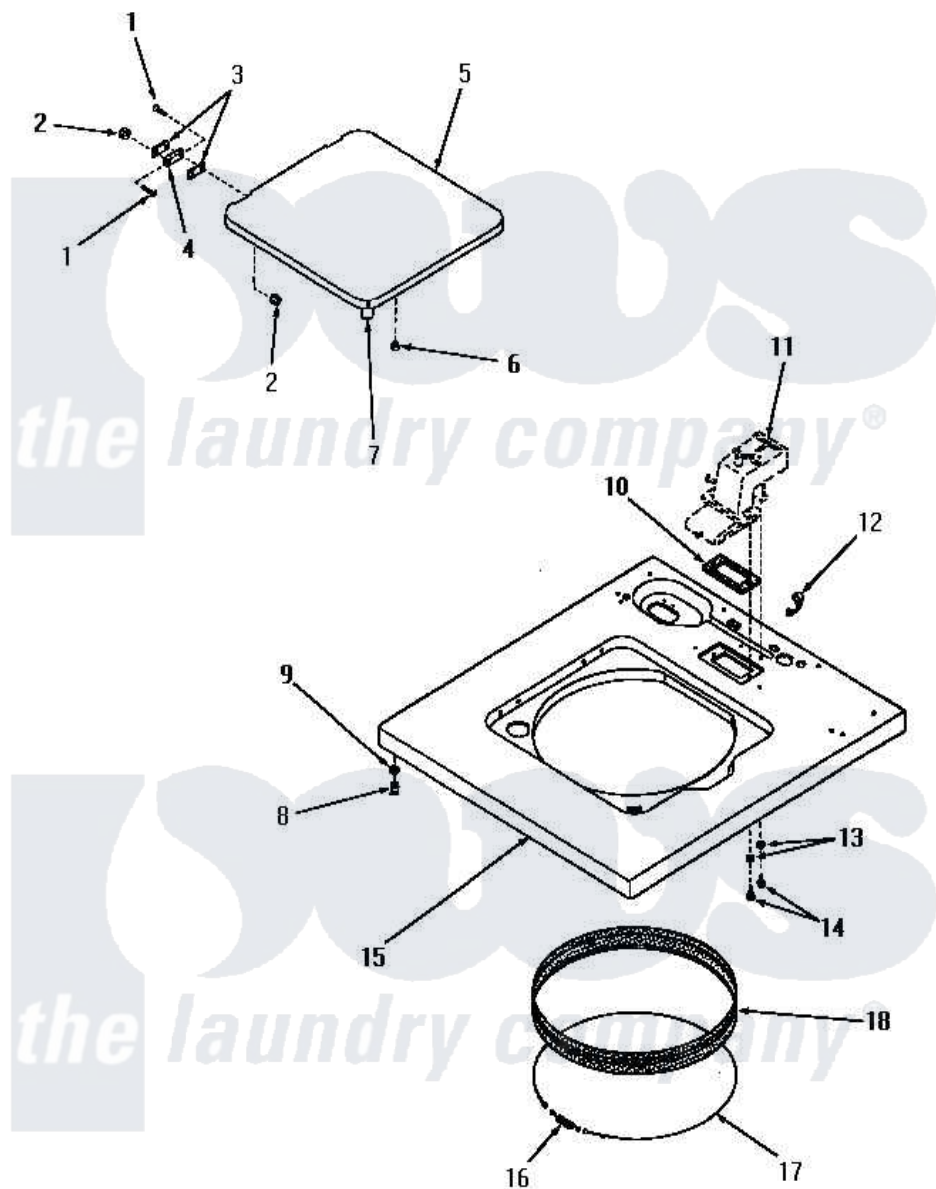

Amana DA3500 06 - CABINET TOP AND LOADING DOOR

Amana Residential Amana DA3500 Washer Parts Parts Diagram 06 - CABINET TOP AND LOADING DOOR
 Click on the part number to view part

Item	Original Part Number	Replaced By	Status	Part Description
1	22649			Screw, 8-32 X 13/32 FI
2	21752			Nut, 8-32 Hex Brilock
3	21584			Gasket
4	21583			Hinge
5	22271W		Not Available	LOADING DOOR, WHITE
"	22271A		Not Available	LOADING DOOR, AVOCADO
"	22271H		Not Available	LOADING DOOR, HARVEST GOLD
"	22271C		Not Available	LOADING DOOR, COPPERTONE
6	21176			Bumper
7	25217	R0603504		Actuator, Door Switch
8	23007		Not Available	CAGED NUT
9	24861		Not Available	LOCKWASHER,.448X.789SH
10	23255		Not Available	GASKET
11	Y00000000		Not Available	SEE NOTE WATER INLET
12	21603	211881		Grommet, Cord Part Not Used-

12	21903	211001		Gas Models Only
13	20493			Washer, 11/64 ID x 3/8 OD
14	52150	489464		Screw
15	24349A		Not Available	CABINET TOP, AVOCADO
"	25829W		Not Available	CABINET TOP, WHITE
"	24349C		Not Available	CABINET TOP, COPPERTONE
"	25829C		Not Available	CABINET TOP, COPPERTONE
"	25829H		Not Available	CABINET TOP, HARVEST GOLD
"	25829A		Not Available	CABINET TOP, AVOCADO
"	24349W		Not Available	CABINET TOP, W
"	24349H		Not Available	CABINET TOP, HARVEST GOLD
16	20791		Not Available	SPRING
17	22352		Not Available	RETAINER,WIRE
18	25277			Guard, Rim