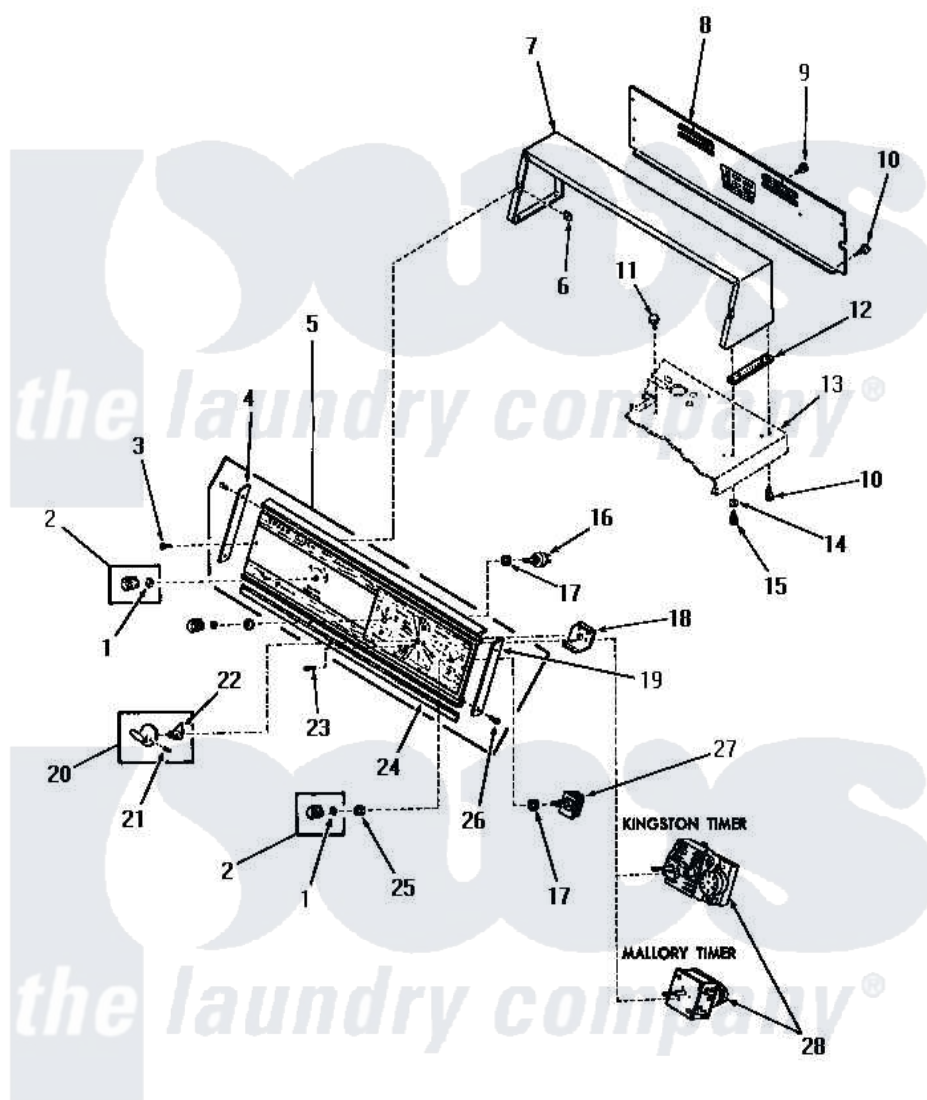

# Amana DA3500 07 - CONTROL PANEL, CONTROL HOOD AND CONTROLS

Although these timers differ in appearance, they are completely interchangeable when identified by the same part number.

Amana Residential Amana DA3500 Washer Parts Parts Diagram 07 - CONTROL PANEL, CONTROL HOOD AND CONTROLS

[Click on the part number to view part](#)

Item	Original Part Number	Replaced By	Status	Part Description
1	22244		Not Available	CLIP, C xREPLACE
2	22245		Not Available	xREPLACE
3	25232		Not Available	SCREW, 8AB-18X7/8 OVAL
4	25072		Not Available	END CAP, LEFT
5	26169		Not Available	CONTROL PANEL
6	<a href="#">54038</a>			NUt, Speed U-Type
7	22881W		Not Available	CONTROL HOOD, WHITE
"	22881H		Not Available	CONTROL HOOD, HARVEST GOLD
"	22881A		Not Available	CONTROL HOOD, AVOCADO
8	22890GR		Not Available	CONTROL HOOD REAR COVER, GRAY
9	23222	<a href="#">3177991</a>		Screw
10	25724		Not Available	HEX HEAD SCREW
11	21393	<a href="#">21-393</a>		Piezo Sounder

12	23028	Not Available	GASKET,CONTROL BOX END
13	Y00000000	Not Available	SEE NOTE CABINET TOP
14	<a href="#">20493</a>		Washer, 11/64 ID x 3/8 OD
15	52150	<a href="#">489464</a>	Screw
16	21300	Not Available	SWITCH,TEMPERATURE
17	<a href="#">91176</a>		Lockwasher, 3/8 Intshkp
18	25966	Not Available	SPACER,TIMER
19	25073	Not Available	END CAP, RIGHT
20	24858	Not Available	ASSY,KNOB-TIMER
21	25285	Not Available	SETSCREW
22	24857	Not Available	INDICATOR
23	20272	Not Available	PHILLIPS HEAD SCREW
24	25071	Not Available	GASKET
25	<a href="#">24205</a>		Nut, Knurled 3/8-24
26	52864	<a href="#">500226</a>	Screw, 8b-16 x 5/8 Tap
28	24828	Not Available	TIMER