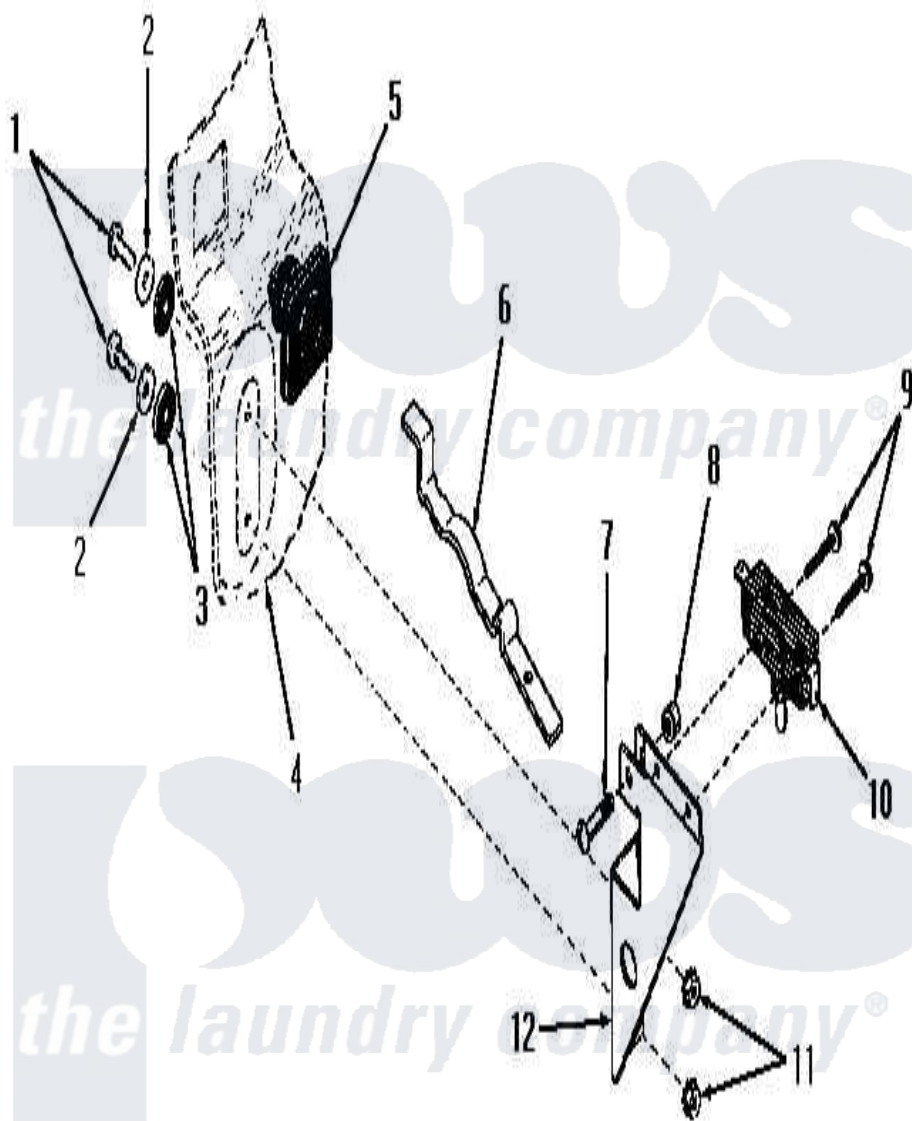

Amana DA3500 09 - DOOR SAFETY SWITCH

Amana Residential Amana DA3500 Washer Parts Parts Diagram 09 - DOOR SAFETY SWITCH
 Click on the part number to view part

Item	Original Part Number	Replaced By	Status	Part Description
1	21081			Screw, 10-24 X 1/2 RD H
2	20492	M0270504		Washer
3	02928		Not Available	WASHER
4	Y00000000		Not Available	SEE NOTE DRAIN TUB
5	23591			Diaphragm
6	23592		Not Available	ARM
7	Y02370		Not Available	SCREW,10-24X15/16 HEX
8	22001			Nut, 10-24 Nylon Hex BR
9	51783			Screw, 6b-20 X 7/8 HeX
10	23540		Not Available	SWITCH
11	23951	M0282009		Nut
12	22783		Not Available	BRACKET