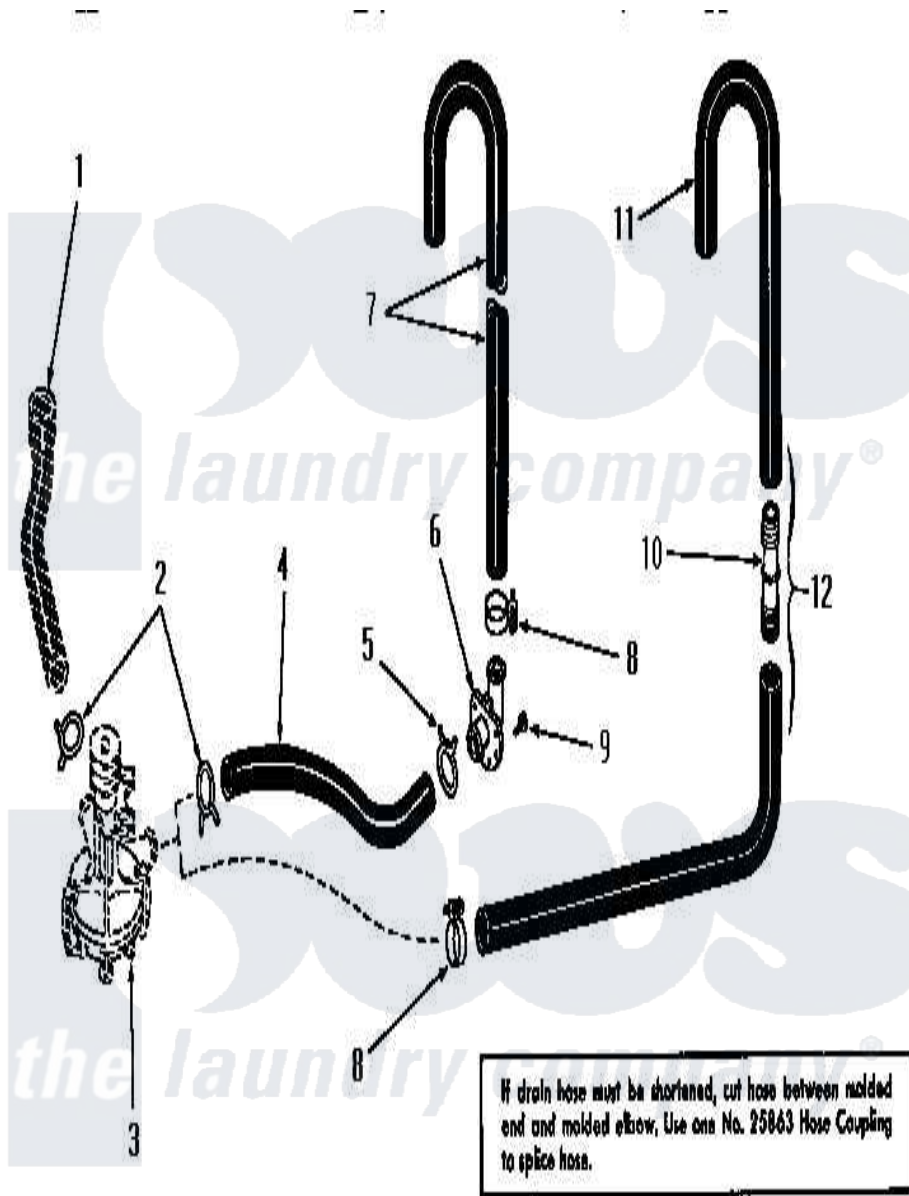

# Amana DA3500 10 - DRAIN

Amana [Residential Amana DA3500 Washer Parts](#) Parts Diagram 10 - DRAIN  
 Click on the part number to view part

Item	Original Part Number	Replaced By	Status	Part Description
1	Y00000000		Not Available	SEE NOTE DRAIN TUB OUTLET HOSE
2	20210		Not Available	NO LONGER AVAILABLE
3	Y00000000		Not Available	SEE NOTE PUMP ASSEMBLY
4	<a href="#">21254</a>			Hose
5	Y03698		Not Available	CLAMP xREPLACE
6	23553		Not Available	ELBOW,DRAIN HOSE-PLAST
7	<a href="#">20240</a>			Hose, M/F 29219
8	20211	<a href="#">285655</a>		Clamp, Hose
9	51784		Not Available	SCREW,10B-16 X 1/2 HEX
10	25863	<a href="#">16272</a>		Connector, Straight
11	25182		Not Available	DRAIN HOSE
12	Y00000000		Not Available	SEE NOTE DRAIN HOSE AND HOSE COUPLING -- (SEE NOTE)