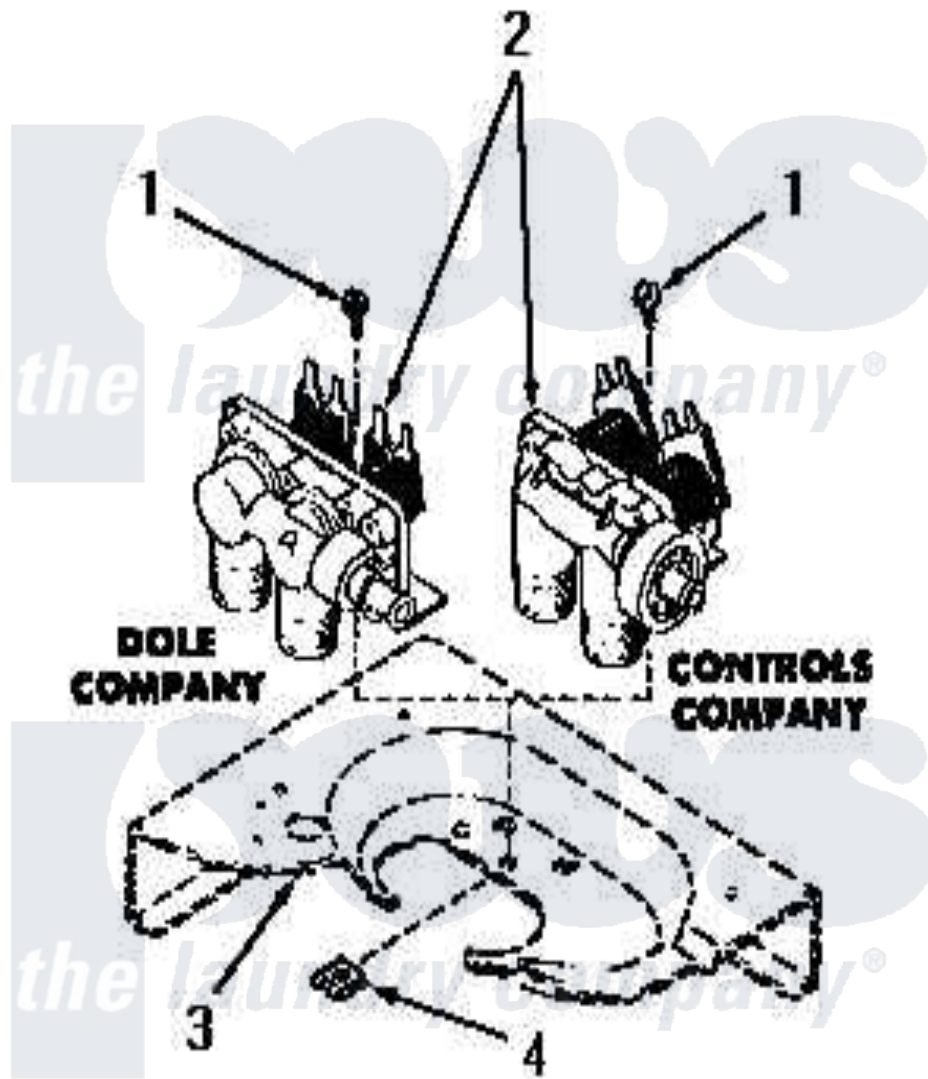

# Amana DA3500 12 - MIXING VALVE

Amana [Residential Amana DA3500 Washer Parts](#) Parts Diagram 12 - MIXING VALVE  
Click on the part number to view part

Item	Original Part Number	Replaced By	Status	Part Description
1	23962	<a href="#">W10116760</a>		Screw
2	<a href="#">25833</a>			Valve, Mixing
3	Y00000000		Not Available	SEE NOTE CABINET TOP
4	23277		Not Available	NUT,SPEED