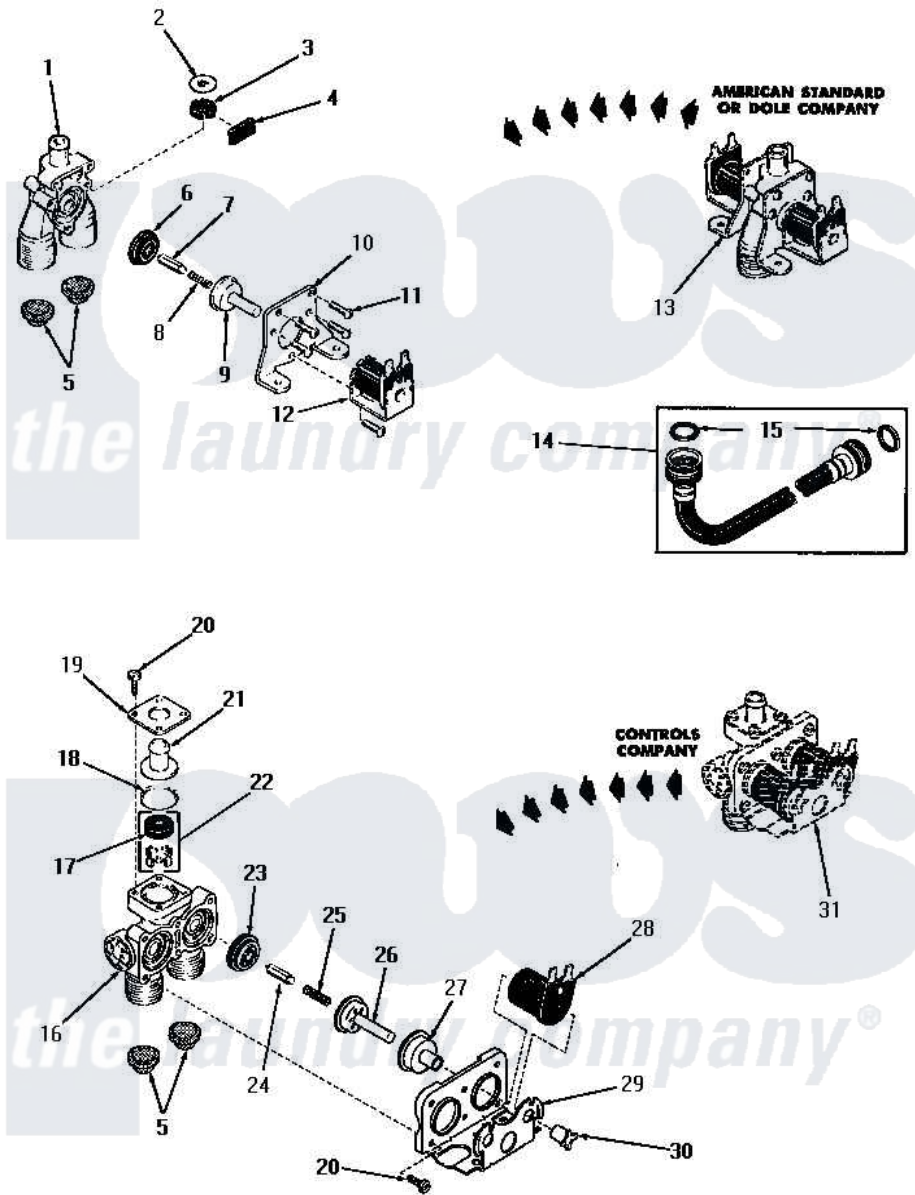

Amana DA3500 13 - MIXING VALVE ASSEMBLIES

Amana [Residential Amana DA3500 Washer Parts](#) Parts Diagram 13 - MIXING VALVE ASSEMBLIES
 Click on the part number to view part

Item	Original Part Number	Replaced By	Status	Part Description
1	20678		Not Available	BODY, VALVE
2	23224G		Not Available	DIFFUSER
3	21187C		Not Available	REGULATOR, FLOW
"	23224C			Regulator, Flow
4	21561D		Not Available	PLUG
5	20181-0		Not Available	INLET SCREEN
6	23224F		Not Available	DIAPHRAGM
7	23224D			Armature
8	23224E		Not Available	SPRING
9	23224B		Not Available	GUIDE
10	21561E		Not Available	MOUNTING BRACKET
11	21561G		Not Available	ROUND HEAD SCREW
12	21714A		Not Available	SOLENOID
13	Y00000000		Not Available	SEE NOTE MIXING VALVE ASSEMBLY
14	20241	EZ20241		20 x 24 x 1 Filter 1 Metal Side
15	20290	Y013783		Washer, Inlet Hose

16	24596Q	Not Available	VALVE BODY
17	Y00000000	Not Available	SEE NOTE INSTALL WITH CONCAVE SURFACE DOWN TOWARD VALVE BODY
18	24596L	Not Available	OUTLET FITTING GASKET
19	24596N	Not Available	OUTLET FITTING PLATE
20	24596P	Not Available	SCREW
21	24596M	Not Available	OUTLET FITTING
22	24596J	Not Available	REGULATOR, FLOW
"	24597J	Not Available	FLOW REGULATOR
23	24596H	Not Available	DIAPHRAGM
24	24596G	Not Available	ARMATURE
25	24596F	Not Available	SPRING
26	24596E	Not Available	GUIDE
27	24596D	Not Available	GUIDE SLEEVE
28	24596A	Not Available	SOLENOID
29	24596C	Not Available	MOUNTING BRACKET
30	24596B	Not Available	SOLENOID SLEEVE
31	Y00000000	Not Available	SEE NOTE MIXING VALVE ASSEMBLY