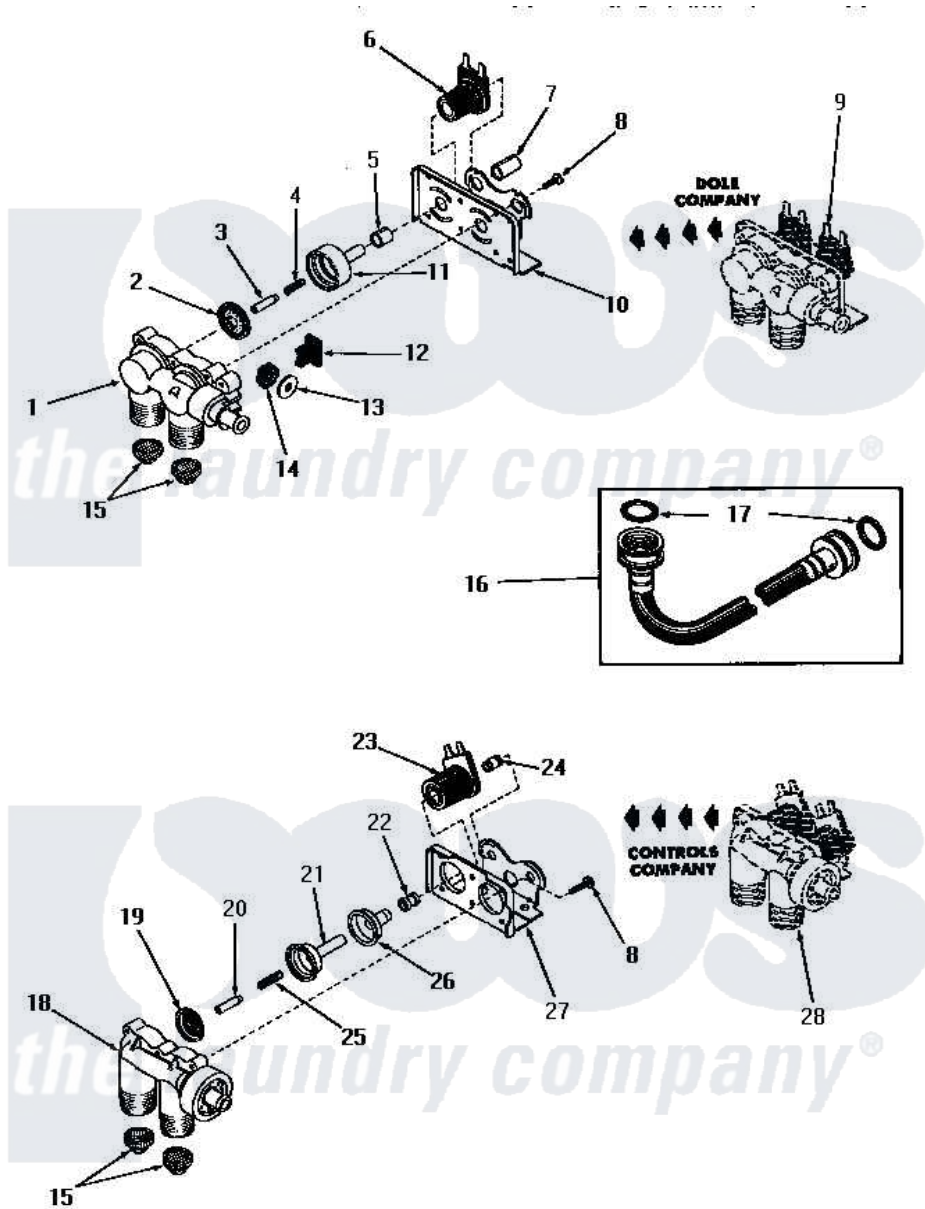

Amana DA3500 14 - MIXING VALVE ASSEMBLIES

Amana [Residential Amana DA3500 Washer Parts](#) Parts Diagram 14 - MIXING VALVE ASSEMBLIES
 Click on the part number to view part

Item	Original Part Number	Replaced By	Status	Part Description
1	24125			Body, Valve
2	24134		Not Available	DIAPHRAGM
3	24132		Not Available	ARMATURE
4	24131		Not Available	SPRING
5	24129		Not Available	SLEEVE, SHORT
6	24126	33930		Valve, Mixing
7	24128		Not Available	SLEEVE, LONG
8	25817C		Not Available	SCREW
9	Y00000000		Not Available	SEE NOTE MIXING VALVE ASSEMBLY
10	Y24127		Not Available	MOUNTING BRACKET
11	24130			Guide, Armature
12	Y24135		Not Available	PLUG, FLOW REGULATOR
13	23224G		Not Available	DIFFUSER
14	23224C			Regulator, Flow
"	21187C		Not Available	REGULATOR, FLOW
15	24122	22002960		Strainer, Washer Inlet

16	20241	EZ20241	20 x 24 x 1 Filter 1 Metal Side
17	20290	Y013783	Washer, Inlet Hose
18	24123	Not Available	VALVE BODY
"	Y24124	Not Available	VALVE BODY
19	25817K	Not Available	DIAPHRAGM
20	25817H	Not Available	ARMATURE
21	25817F	Not Available	ARMATURE GUIDE
22	25817D	Not Available	SLEEVE ADAPTER
23	24596A	Not Available	SOLENOID
24	25817M	Not Available	SOLENOID PLUG
25	25817G	Not Available	SPRING
26	25817E	Not Available	SLEEVE, GUIDE xREPLACE
27	25817B	Not Available	MOUNTING BRACKET
28	Y00000000	Not Available	SEE NOTE MIXING VALVE ASSEMBLY