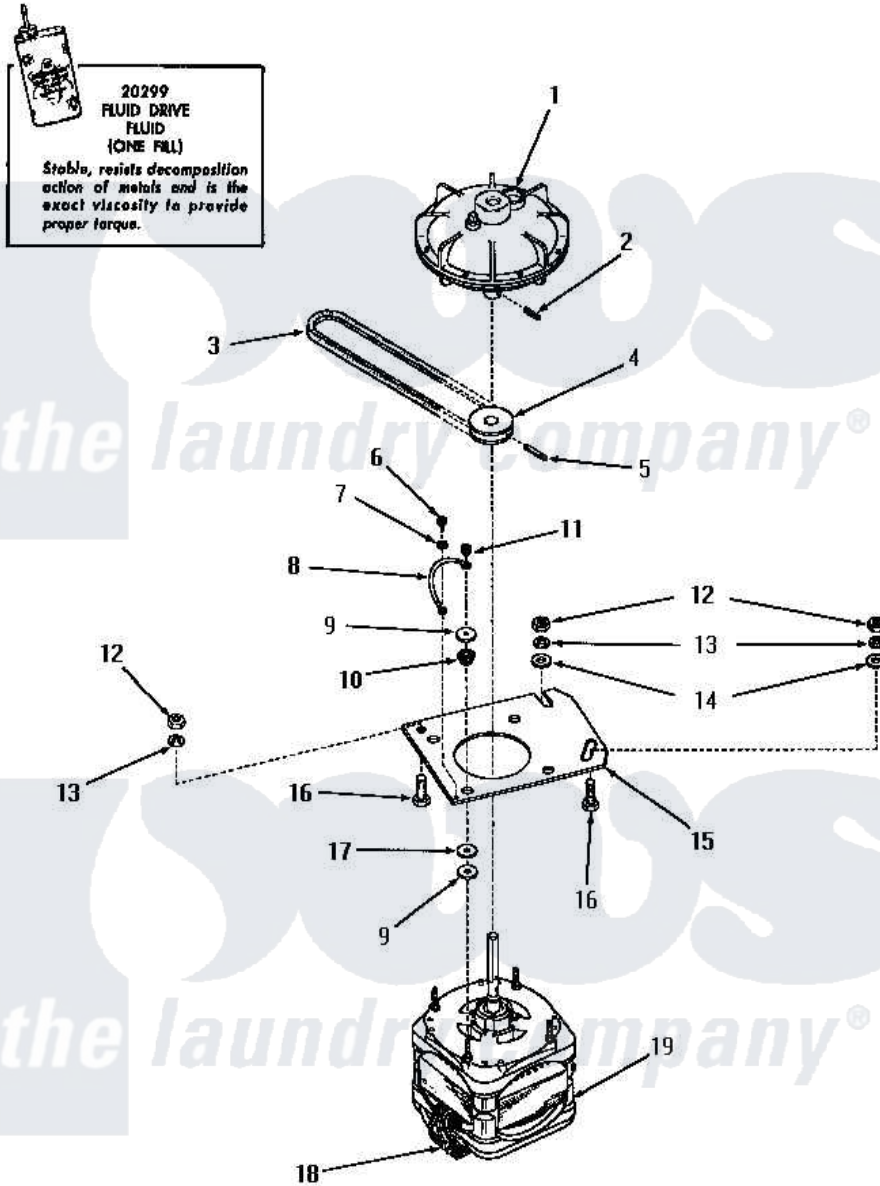

# Amana DA3500 15 - MOTOR AND FLUID DRIVE

Amana [Residential Amana DA3500 Washer Parts](#) Parts Diagram 15 - MOTOR AND FLUID DRIVE  
 Click on the part number to view part

Item	Original Part Number	Replaced By	Status	Part Description
1	<a href="#">24706</a>			Assembly, Fluid Drive
2	24703		Not Available	PIN,ROLL
3	23759		Not Available	BELT
4	<a href="#">26116</a>			Pulley, Drive
5	<a href="#">23750</a>			Pin, Roll
6	<a href="#">20530</a>			Screw, 10-24 x 3/8 Hex
7	21735		Not Available	LOCKWASHER,No.10 INTSHKP
8	25484		Not Available	GROUND WIRE
9	20103	<a href="#">M0270519</a>		Washer
10	20102		Not Available	WASHER
11	<a href="#">23604</a>			Nut, Hex 10-32 Lock
12	20274	<a href="#">62739</a>		Nut, Lock
13	<a href="#">20277</a>			Lockwasher, 3/8 Std X 3
14	<a href="#">20279</a>			Washer, 13/32 ID x 13/16 OD
15	23769		Not Available	PLATE,MOUNTING
16	20255		Not Available	SCREW,3/8-16 X 1 HEX H

17	<a href="#">20104</a>		Washer
18	24139	Not Available	SWITCH,MOTOR
19	<a href="#">26069</a>		X Assembly, Motor And Pulley
NI	20299	Not Available	FLUID DRIVE FLUID-BULK