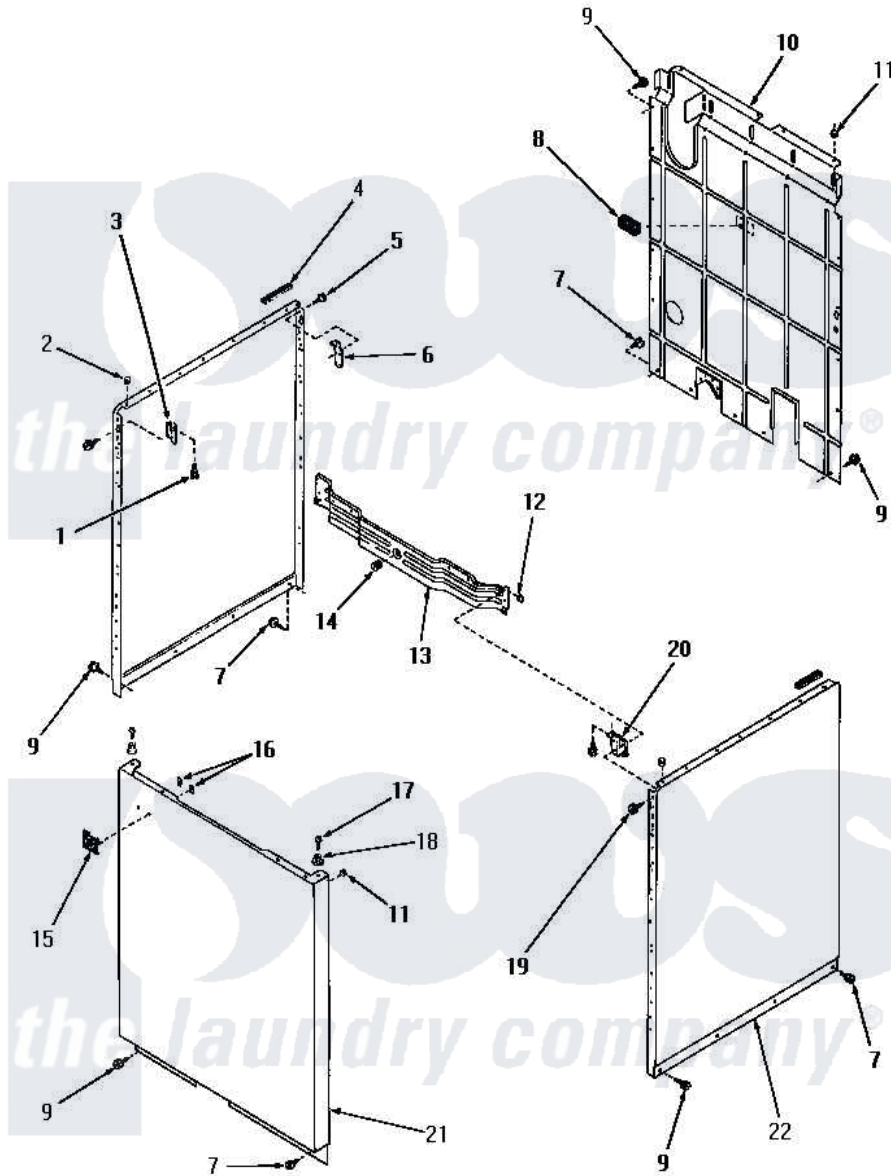

Amana DA3500 16 - PANELS

Amana Residential Amana DA3500 Washer Parts Parts Diagram 16 - PANELS
 Click on the part number to view part

Item	Original Part Number	Replaced By	Status	Part Description
1	23008			Screw, 10-24 X 3/4 Sems
2	21176			Bumper
3	22847		Not Available	BRACKET
"	26691		Not Available	BRACKET,HOLD DOWN-L.H.
4	80312			Bumper Pad
5	51784		Not Available	SCREW,10B-16 X 1/2 HEX
6	52487			Lug, Hold-Down
7	26415	27001200		Screw
8	23257		Not Available	PAD,BUMPER
9	26592		Not Available	HEX HEAD SCREW
10	24342GR		Not Available	REAR PANEL, GRAY
11	20387			Bumper
12	25987		Not Available	NUT,SPEED
"	21747			Nut, Speed
13	21262		Not Available	CROSS BRACE, FRONT
14	25959			Grommet

15	22086	Not Available	MONOGRAM
16	22161	Not Available	CLIP
17	Q6535	Not Available	SCREW,10B-16 X 3/4 ROU
18	23020	Not Available	MOUNT,PANEL
19	03814		Screw, 10-24 X 1/2 Roun
"	51784	Not Available	SCREW,10B-16 X 1/2 HEX
20	22846	Not Available	BRACKET
"	26690	Not Available	BRACKET,HOLD DOWN-R.H.
21	24687A	Not Available	FRONT PANEL, AVOCADO
"	24687W	Not Available	FRONT PANEL, WHITE
"	24687H	Not Available	FRONT PANEL, HARVEST GOLD
"	24687C	Not Available	FRONT PANEL, COPPERTONE
22	24336A	Not Available	SIDE PANEL, RIGHT OR LEFT, AVO
"	24336W	Not Available	xREPLACE
"	24336H	Not Available	SIDE PANEL, RIGHT OR LEFT, HAR
"	24336C	Not Available	SIDE PANEL, RIGHT OR LEFT, COP