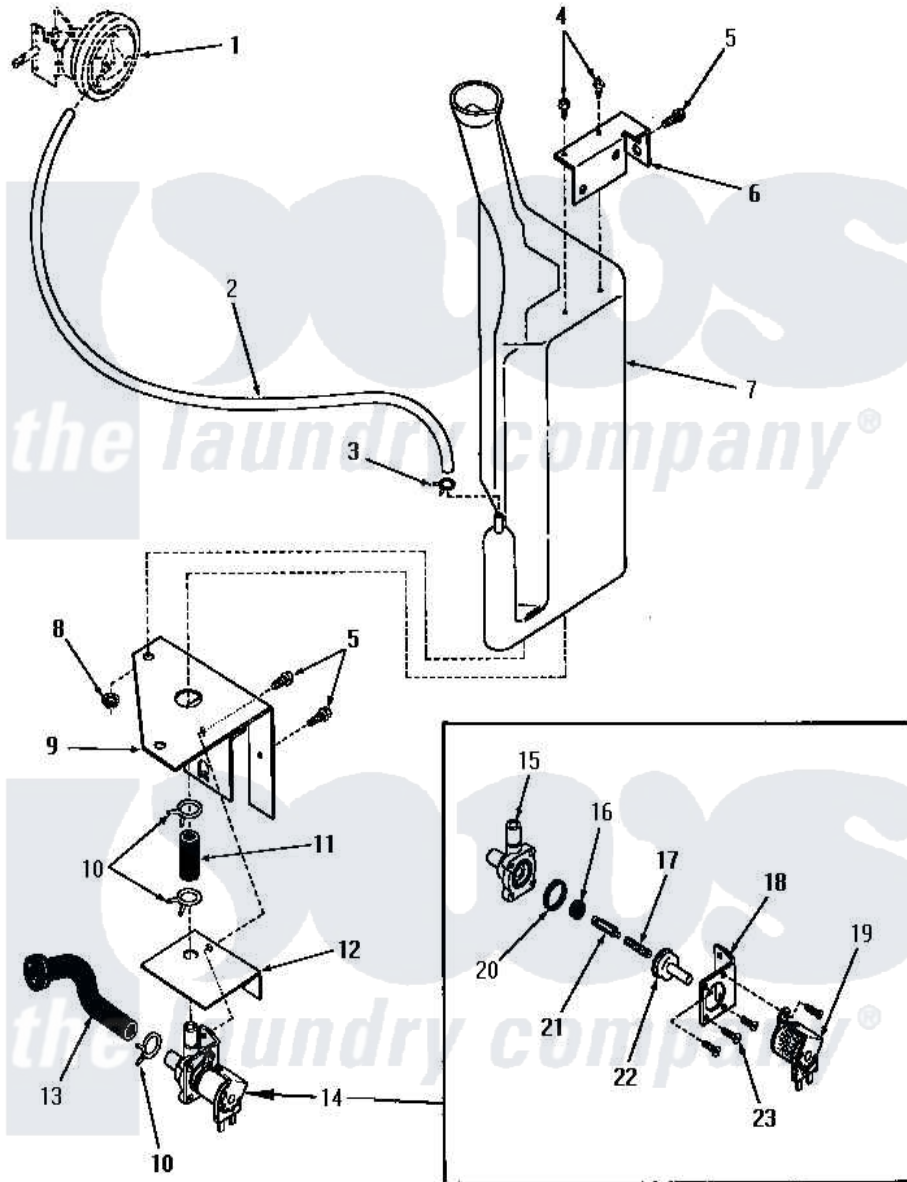

Amana DA3500 19 - RESERVOIR & DRAIN VALVE

Amana [Residential Amana DA3500 Washer Parts](#) Parts Diagram 19 - RESERVOIR & DRAIN VALVE
 Click on the part number to view part

Item	Original Part Number	Replaced By	Status	Part Description
1	Y00000000		Not Available	SEE NOTE PRESSURE SWITCH
2	24444		Not Available	NO LONGER AVAILABLE
3	Y22294	596669		Clamp, Manifold
4	52150	489464		Screw
5	51784		Not Available	SCREW,10B-16 X 1/2 HEX
6	24394		Not Available	UPPER BRACKET
7	24430		Not Available	RESERVOIR
8	24441		Not Available	WIRING DIAGRAM
9	24393		Not Available	LOWER BRACKET
10	80479		Not Available	HOSE CLAMP
11	24440		Not Available	CODE J
12	25044		Not Available	SOLENOID SHIELD
13	24437		Not Available	HOSE
14	24438	68136-47		Shelf Trim
15	24438G		Not Available	BODY
16	24438F		Not Available	SEAL

17	24438C	Not Available	SPRING
18	24438H	Not Available	MOUNTING BRACKET
19	24438A	Not Available	SOLENOID
20	24438E	Not Available	GASKET
21	24438D	Not Available	ARMATURE
22	24438B	Not Available	GUIDE,ARMATURE
23	21561G	Not Available	ROUND HEAD SCREW