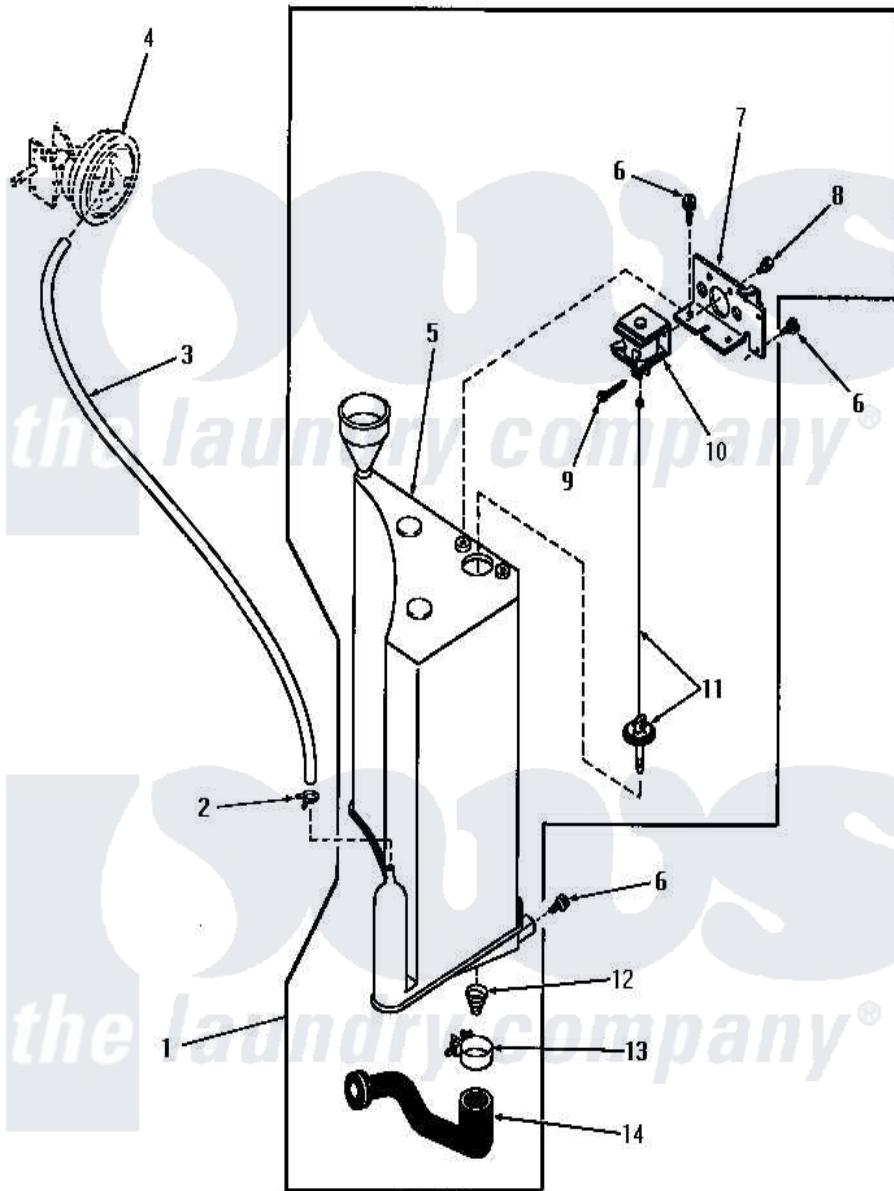

# Amana DA3500 20 - RESERVOIR & DRAIN VALVE

Amana [Residential Amana DA3500 Washer Parts](#) Parts Diagram 20 - RESERVOIR & DRAIN VALVE  
 Click on the part number to view part

Item	Original Part Number	Replaced By	Status	Part Description
1	<a href="#">26003</a>			Assembly, Pressure Tank-Com
2	Y22294	<a href="#">596669</a>		Clamp, Manifold
3	24444		Not Available	NO LONGER AVAILABLE
4	Y00000000		Not Available	SEE NOTE PRESSURE SWITCH
5	25993		Not Available	RESERVOIR
6	51784		Not Available	SCREW,10B-16 X 1/2 HEX
7	Y26000		Not Available	BRACKET
8	<a href="#">Y03950</a>			Screw, 10-32 x 5/16 Sems
9	<a href="#">20248</a>			Pin, Cotter
10	25999		Not Available	SOLENOID,DRAIN VALVE
11	<a href="#">26244</a>			Assembly, Plunger-Drain Val
12	25997		Not Available	SPRING,DRAIN VALVE
13	20824		Not Available	HOSE CLAMP
14	<a href="#">25998</a>			Hose, Drain-Pressure Ta