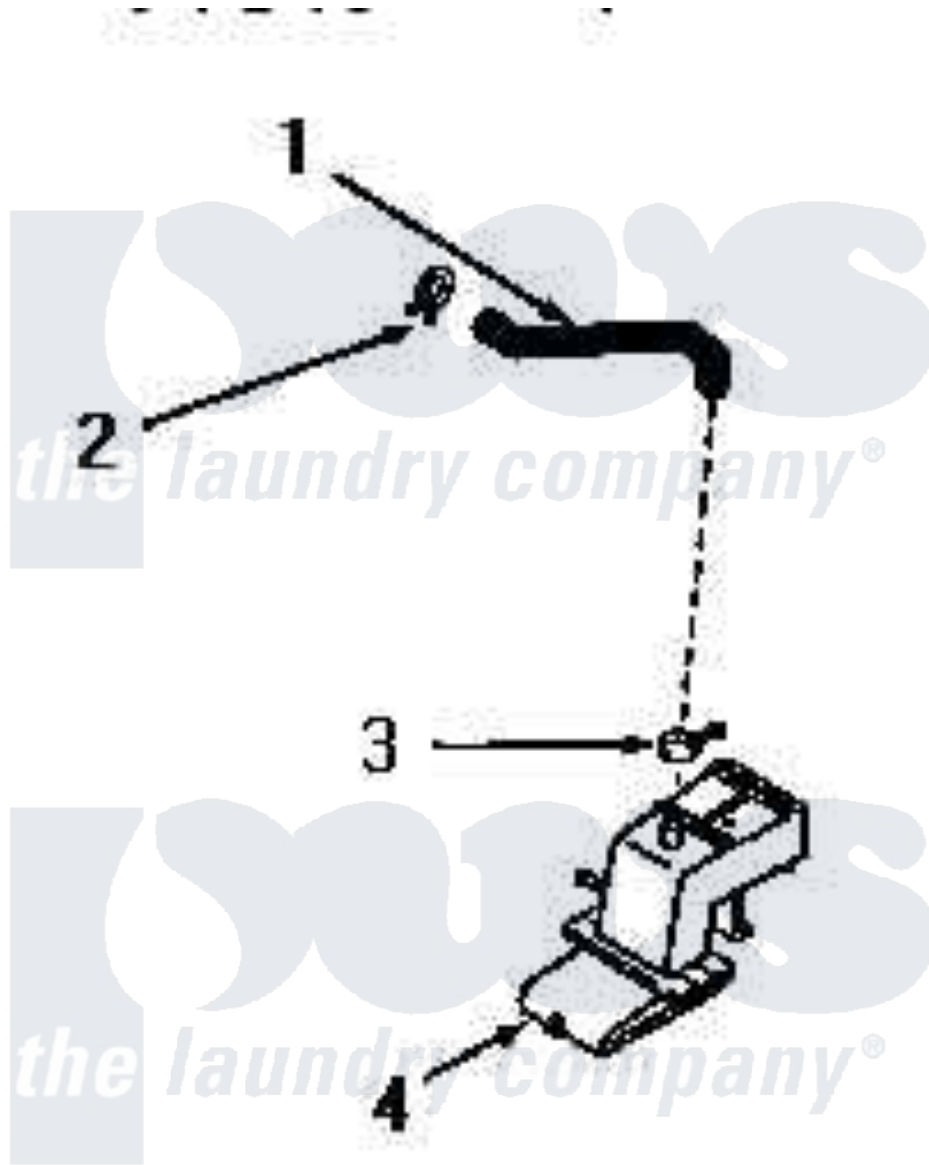

Amana DA3500 23 - WATER INLET & FILLER HOSE

Amana [Residential Amana DA3500 Washer Parts](#) Parts Diagram 23 - WATER INLET & FILLER HOSE
Click on the part number to view part

Item	Original Part Number	Replaced By	Status	Part Description
1	25822			Hose, Filler
2	80479		Not Available	HOSE CLAMP
3	25988	596669		Clamp, Manifold
4	23327			Assembly, Water Inlet