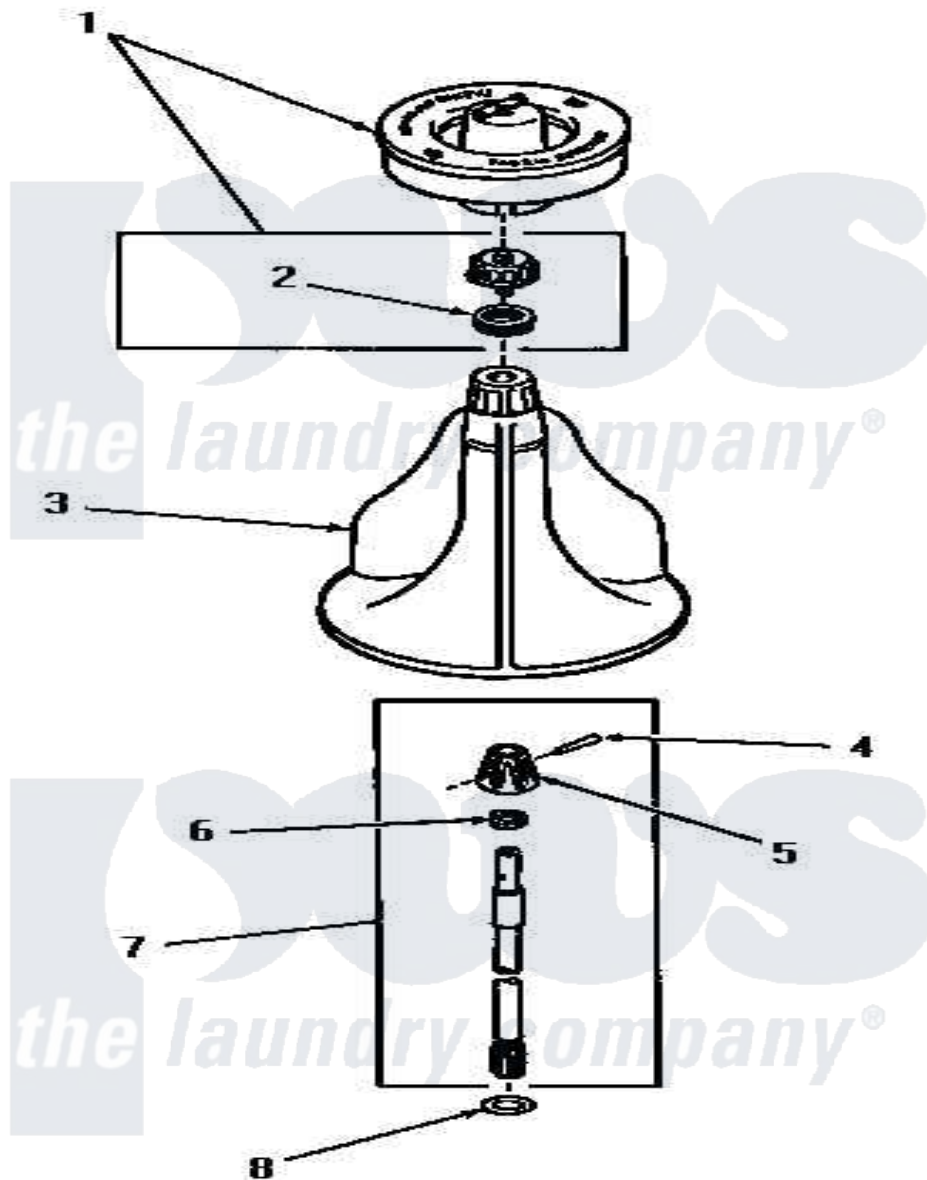

# Amana DA3660 03 - AGITATOR, SHAFT & FABRIC SOFTENER DISP

Amana Residential Amana DA3660 Washer Parts Parts Diagram 03 - AGITATOR, SHAFT & FABRIC SOFTENER DISP  
 Click on the part number to view part

Item	Original Part Number	Replaced By	Status	Part Description
1	<a href="#">26014</a>			Assembly, Cap And Ring-Agitator
2	<a href="#">20136</a>			Ring
3	<a href="#">26006</a>			Assembly, Agitator
4	<a href="#">20243</a>			Pin, Taper
5	20056		Not Available	BLOCK, DRIVE
6	20057	<a href="#">222T017P01</a>		Washer FIB 21/32 ID X 1156 OD X 1/8
7	21751	<a href="#">21751P</a>		Assyshaft
8	<a href="#">22135</a>			Washer