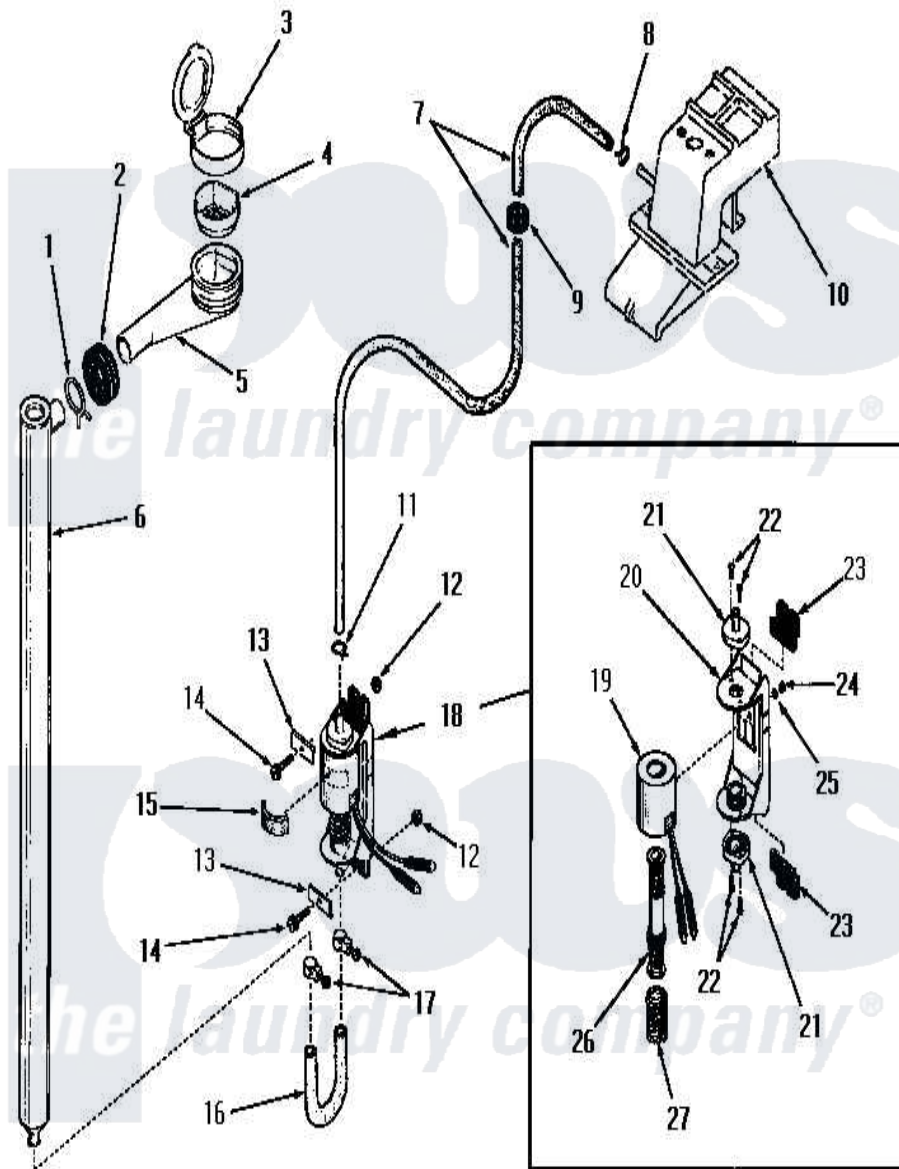

Amana DA3660 04 - BLEACH DISPENSER

Amana [Residential Amana DA3660 Washer Parts](#) Parts Diagram 04 - BLEACH DISPENSER
 Click on the part number to view part

Item	Original Part Number	Replaced By	Status	Part Description
1	Y03640		Not Available	CLAMP
2	20118		Not Available	GROMMET,1982 INV
3	22484		Not Available	BLEACH LID
4	21984			Cover, Dispenser
5	22377		Not Available	DISPENSER xREPLACE
6	22303		Not Available	TUBE,BLEACH
7	22300		Not Available	HOSE
8	23410		Not Available	HOSE CLAMP
9	22299		Not Available	GROMMET
10	Y00000000		Not Available	SEE NOTE WATER INLET
11	22295		Not Available	HOSE CLAMP
12	22001			Nut, 10-24 Nylon Hex BR
13	Y22287		Not Available	BLEACH PUMP BRACKET
14	25989		Not Available	HEX HEAD SCREW
15	25220		Not Available	BUMPER
16	22302		Not Available	HOSE

17	24904	Not Available	CLAMP
18	22337		Pump, Bleach
19	22337B	Not Available	COIL AND FRAME
20	22337A	Not Available	BASE
21	22337E	Not Available	HOSE CONNECTOR
22	51356	Not Available	SCREW,6-32 X 5/16 RD H
23	22337F	Not Available	ISOLATION MOUNT
24	22337G	Not Available	NUT
25	21735	Not Available	LOCKWASHER,No.10 INTSHKP
26	22337C	Not Available	ARMATURE AND VALVE
27	22337D	Not Available	SPRING