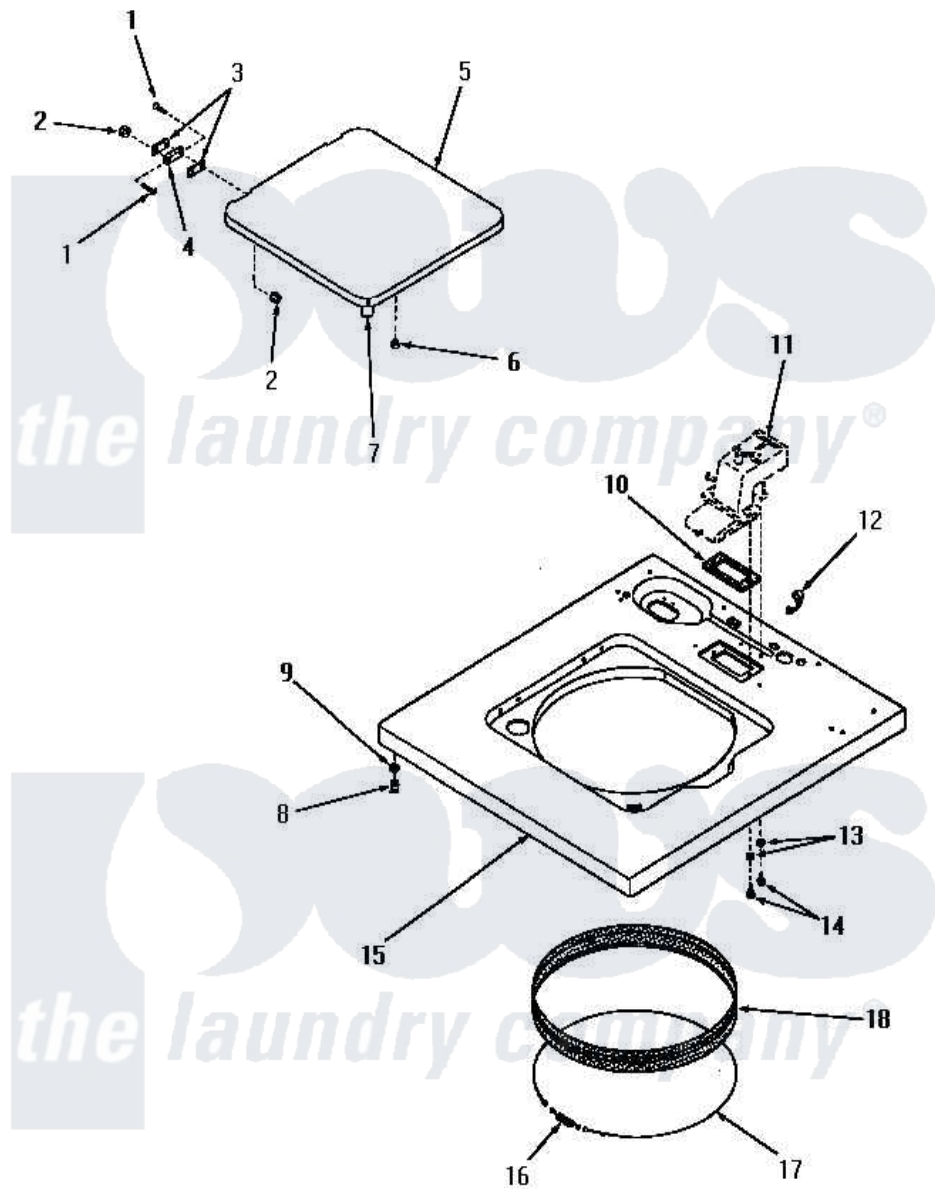

Amana DA3660 06 - CABINET TOP AND LOADING DOOR

Amana Residential Amana DA3660 Washer Parts Parts Diagram 06 - CABINET TOP AND LOADING DOOR
 Click on the part number to view part

Item	Original Part Number	Replaced By	Status	Part Description
1	22649			Screw, 8-32 X 13/32 FI
2	21752			Nut, 8-32 Hex Brilock
3	21584			Gasket
4	21583			Hinge
5	22271W		Not Available	LOADING DOOR, WHITE
"	22271A		Not Available	LOADING DOOR, AVOCADO
"	22271H		Not Available	LOADING DOOR, HARVEST GOLD
"	22271C		Not Available	LOADING DOOR, COPPERTONE
6	21176			Bumper
7	25217	R0603504		Actuator, Door Switch
8	23007		Not Available	CAGED NUT
9	24861		Not Available	LOCKWASHER, .448X.789SH
10	23255		Not Available	GASKET
11	Y00000000		Not Available	SEE NOTE WATER INLET
12	21603	211881		Grommet, Cord Part Not Used-

12	21903	211001	Gas Models Only
13	20493		Washer, 11/64 ID x 3/8 OD
14	52150	489464	Screw
15	24349A	Not Available	CABINET TOP, AVOCADO
"	25829W	Not Available	CABINET TOP, WHITE
"	24349C	Not Available	CABINET TOP, COPPERTONE
"	25829C	Not Available	CABINET TOP, COPPERTONE
"	25829H	Not Available	CABINET TOP, HARVEST GOLD
"	25829A	Not Available	CABINET TOP, AVOCADO
"	24349W	Not Available	CABINET TOP, W
"	24349H	Not Available	CABINET TOP, HARVEST GOLD
16	20791	Not Available	SPRING
17	22352	Not Available	RETAINER,WIRE
18	25277		Guard, Rim