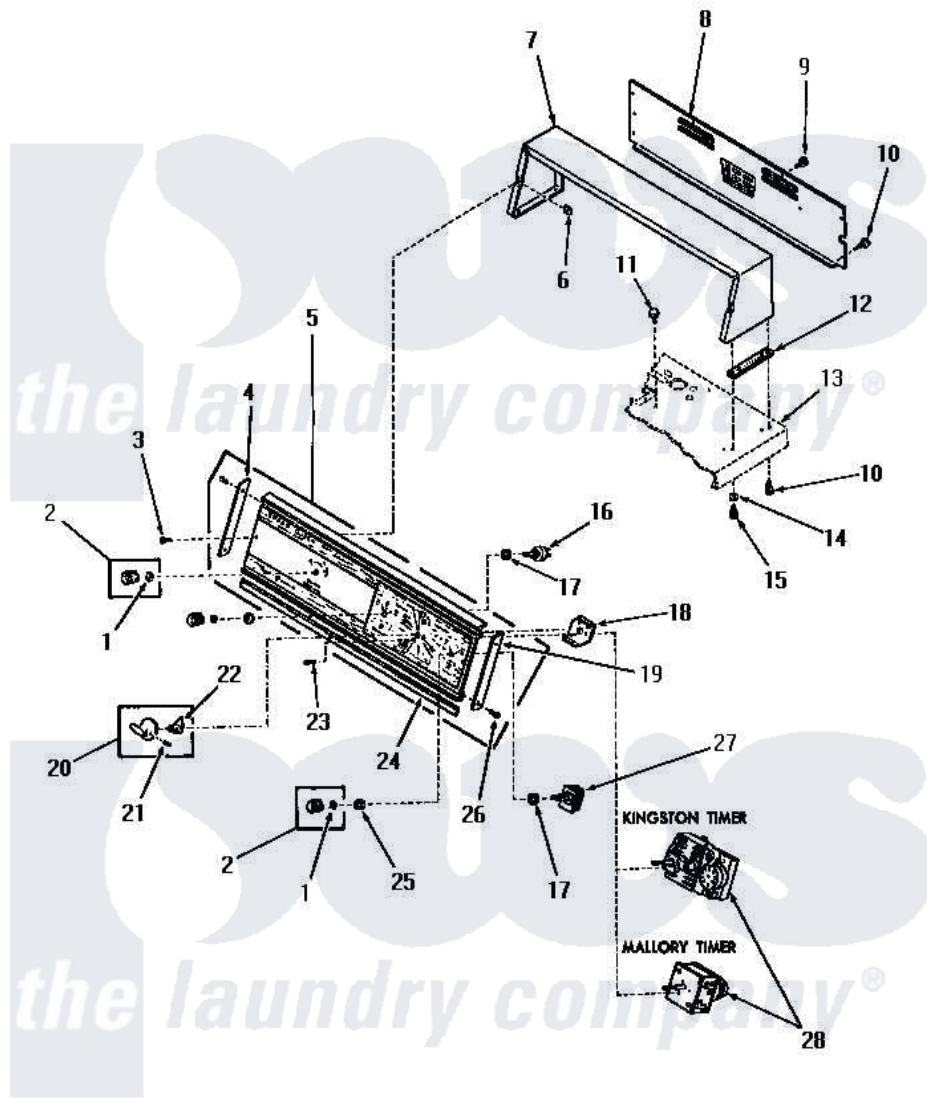

# Amana DA3660 07 - CONTROL PANEL, CONTROL HOOD AND CONTROLS

Although these timers differ in appearance, they are completely interchangeable when identified by the same part number.

Amana Residential Amana DA3660 Washer Parts Parts Diagram 07 - CONTROL PANEL, CONTROL HOOD AND CONTROLS

[Click on the part number to view part](#)

Item	Original Part Number	Replaced By	Status	Part Description
1	22244		Not Available	CLIP, C xREPLACE
2	22245		Not Available	xREPLACE
3	25232		Not Available	SCREW, 8AB-18X7/8 OVAL
4	25072		Not Available	END CAP, LEFT
5	26168		Not Available	CONTROL PANEL
6	<a href="#">54038</a>			NUt, Speed U-Type
7	22881W		Not Available	CONTROL HOOD, WHITE
"	22881H		Not Available	CONTROL HOOD, HARVEST GOLD
"	22881A		Not Available	CONTROL HOOD, AVOCADO
8	22890GR		Not Available	CONTROL HOOD REAR COVER, GRAY
9	23222	<a href="#">3177991</a>		Screw
10	25724		Not Available	HEX HEAD SCREW
11	21393	<a href="#">21-393</a>		Piezo Sounder

12	23028	Not Available	GASKET, CONTROL BOX END
13	Y00000000	Not Available	SEE NOTE CABINET TOP
14	<a href="#">20493</a>		Washer, 11/64 ID x 3/8 OD
15	52150	<a href="#">489464</a>	Screw
16	21300	Not Available	SWITCH, TEMPERATURE
17	<a href="#">91176</a>		Lockwasher, 3/8 Intshkp
18	25966	Not Available	SPACER, TIMER
19	25073	Not Available	END CAP, RIGHT
20	24858	Not Available	ASSY, KNOB-TIMER
21	25285	Not Available	SETSCREW
22	24857	Not Available	INDICATOR
23	20272	Not Available	PHILLIPS HEAD SCREW
24	25071	Not Available	GASKET
25	<a href="#">24205</a>		Nut, Knurled 3/8-24
26	52864	<a href="#">500226</a>	Screw, 8b-16 x 5/8 Tap
27	<a href="#">21302</a>		Switch, Motor-2SP
28	24828	Not Available	TIMER