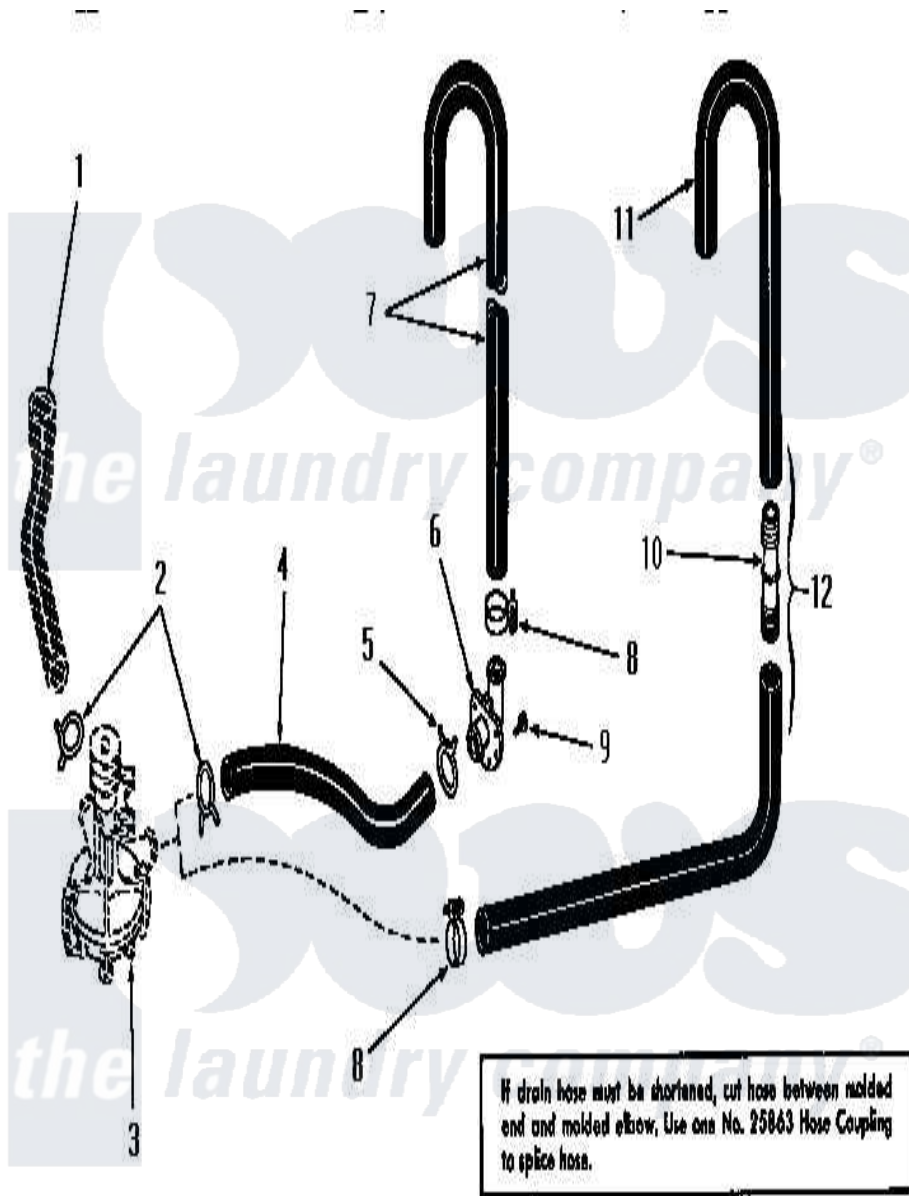

# Amana DA3660 10 - DRAIN

Amana [Residential Amana DA3660 Washer Parts](#) Parts Diagram 10 - DRAIN  
 Click on the part number to view part

Item	Original Part Number	Replaced By	Status	Part Description
1	Y00000000		Not Available	SEE NOTE DRAIN TUB OUTLET HOSE
2	20210		Not Available	NO LONGER AVAILABLE
3	Y00000000		Not Available	SEE NOTE PUMP ASSEMBLY
4	<a href="#">21254</a>			Hose
5	Y03698		Not Available	CLAMP xREPLACE
6	23553		Not Available	ELBOW,DRAIN HOSE-PLAST
7	<a href="#">20240</a>			Hose, M/F 29219
8	20211	<a href="#">285655</a>		Clamp, Hose
9	51784		Not Available	SCREW,10B-16 X 1/2 HEX
10	25863	<a href="#">16272</a>		Connector, Straight
11	25182		Not Available	DRAIN HOSE
12	Y00000000		Not Available	SEE NOTE DRAIN HOSE AND HOSE COUPLING -- (SEE NOTE)