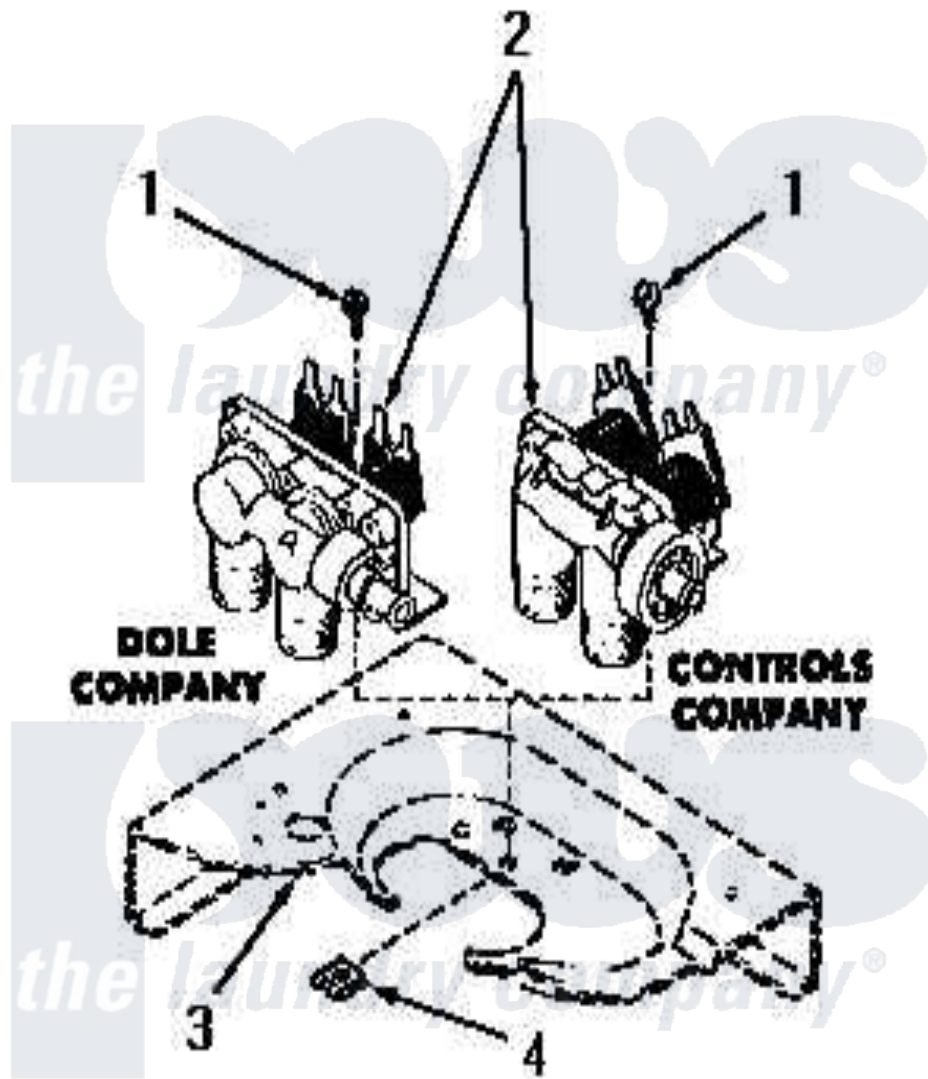

Amana DA3660 12 - MIXING VALVE

Amana [Residential Amana DA3660 Washer Parts](#) Parts Diagram 12 - MIXING VALVE
 Click on the part number to view part

Item	Original Part Number	Replaced By	Status	Part Description
1	23962	W10116760		Screw
2	25833			Valve, Mixing
3	Y00000000		Not Available	SEE NOTE CABINET TOP
4	23277		Not Available	NUT,SPEED