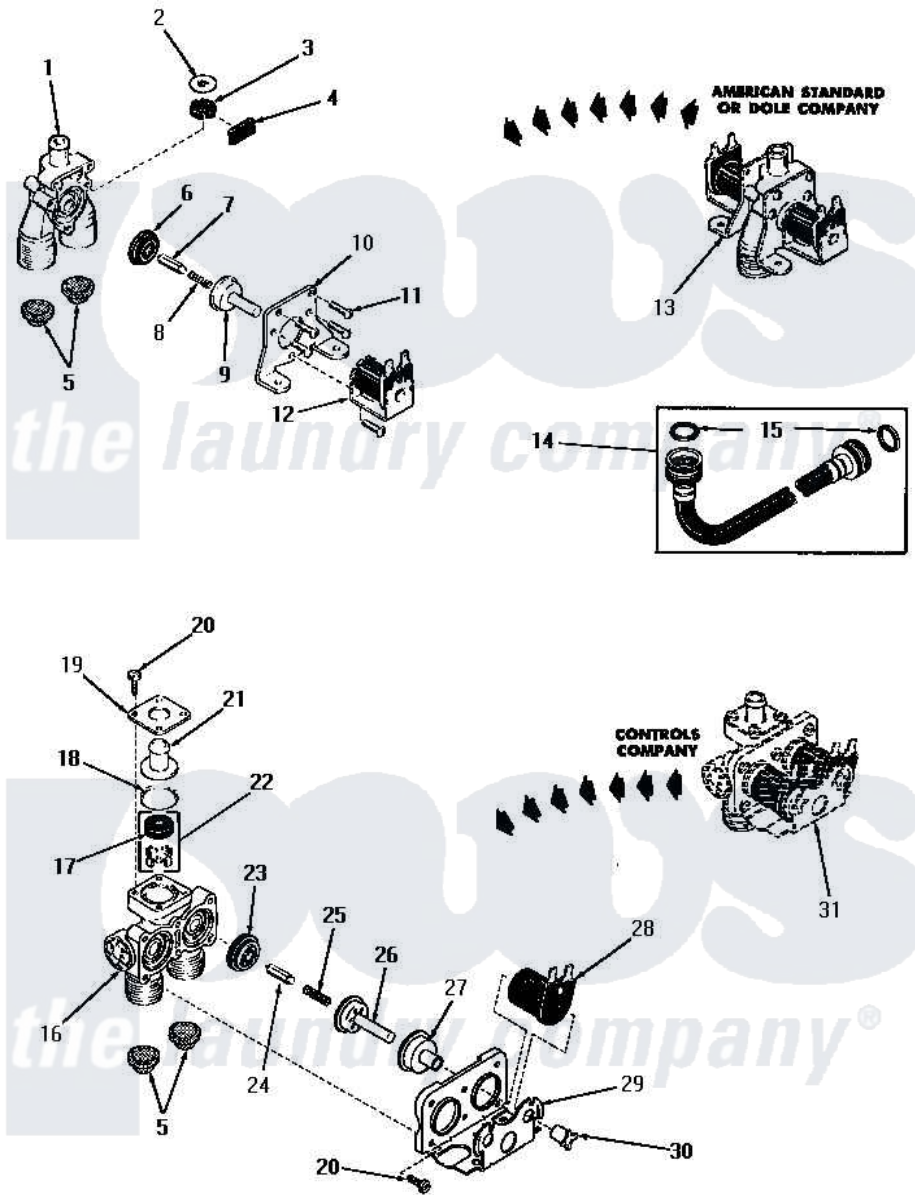

Amana DA3660 13 - MIXING VALVE ASSEMBLIES

Amana [Residential Amana DA3660 Washer Parts](#) Parts Diagram 13 - MIXING VALVE ASSEMBLIES
 Click on the part number to view part

Item	Original Part Number	Replaced By	Status	Part Description
1	20678		Not Available	BODY, VALVE
2	23224G		Not Available	DIFFUSER
3	21187C		Not Available	REGULATOR, FLOW
"	23224C			Regulator, Flow
4	21561D		Not Available	PLUG
5	20181-0		Not Available	INLET SCREEN
6	23224F		Not Available	DIAPHRAGM
7	23224D			Armature
8	23224E		Not Available	SPRING
9	23224B		Not Available	GUIDE
10	21561E		Not Available	MOUNTING BRACKET
11	21561G		Not Available	ROUND HEAD SCREW
12	21714A		Not Available	SOLENOID
13	Y00000000		Not Available	SEE NOTE MIXING VALVE ASSEMBLY
14	20241	EZ20241		20 x 24 x 1 Filter 1 Metal Side
15	20290	Y013783		Washer, Inlet Hose

16	24596Q	Not Available	VALVE BODY
17	Y00000000	Not Available	SEE NOTE INSTALL WITH CONCAVE SURFACE DOWN TOWARD VALVE BODY
18	24596L	Not Available	OUTLET FITTING GASKET
19	24596N	Not Available	OUTLET FITTING PLATE
20	24596P	Not Available	SCREW
21	24596M	Not Available	OUTLET FITTING
22	24596J	Not Available	REGULATOR, FLOW
"	24597J	Not Available	FLOW REGULATOR
23	24596H	Not Available	DIAPHRAGM
24	24596G	Not Available	ARMATURE
25	24596F	Not Available	SPRING
26	24596E	Not Available	GUIDE
27	24596D	Not Available	GUIDE SLEEVE
28	24596A	Not Available	SOLENOID
29	24596C	Not Available	MOUNTING BRACKET
30	24596B	Not Available	SOLENOID SLEEVE
31	Y00000000	Not Available	SEE NOTE MIXING VALVE ASSEMBLY