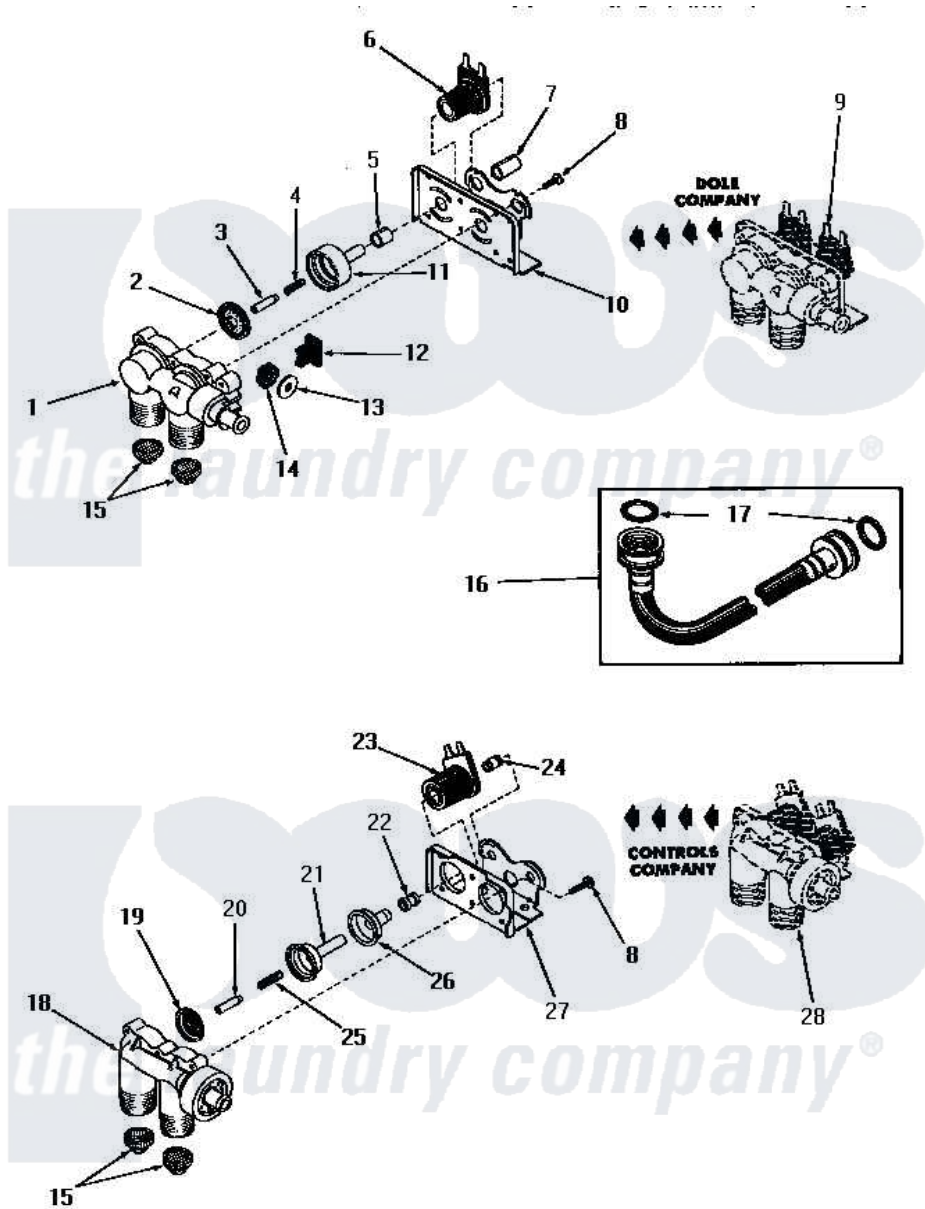

# Amana DA3660 14 - MIXING VALVE ASSEMBLIES

Amana [Residential Amana DA3660 Washer Parts](#) Parts Diagram 14 - MIXING VALVE ASSEMBLIES  
 Click on the part number to view part

Item	Original Part Number	Replaced By	Status	Part Description
1	<a href="#">24125</a>			Body, Valve
2	24134		Not Available	DIAPHRAGM
3	24132		Not Available	ARMATURE
4	24131		Not Available	SPRING
5	24129		Not Available	SLEEVE, SHORT
6	24126	<a href="#">33930</a>		Valve, Mixing
7	24128		Not Available	SLEEVE, LONG
8	25817C		Not Available	SCREW
9	Y00000000		Not Available	SEE NOTE MIXING VALVE ASSEMBLY
10	Y24127		Not Available	MOUNTING BRACKET
11	<a href="#">24130</a>			Guide, Armature
12	Y24135		Not Available	PLUG, FLOW REGULATOR
13	23224G		Not Available	DIFFUSER
14	<a href="#">23224C</a>			Regulator, Flow
"	21187C		Not Available	REGULATOR, FLOW
15	24122	<a href="#">22002960</a>		Strainer, Washer Inlet

16	20241	<a href="#">EZ20241</a>	20 x 24 x 1 Filter 1 Metal Side
17	20290	<a href="#">Y013783</a>	Washer, Inlet Hose
18	24123	Not Available	VALVE BODY
"	Y24124	Not Available	VALVE BODY
19	25817K	Not Available	DIAPHRAGM
20	25817H	Not Available	ARMATURE
21	25817F	Not Available	ARMATURE GUIDE
22	25817D	Not Available	SLEEVE ADAPTER
23	24596A	Not Available	SOLENOID
24	25817M	Not Available	SOLENOID PLUG
25	25817G	Not Available	SPRING
26	25817E	Not Available	SLEEVE, GUIDE xREPLACE
27	25817B	Not Available	MOUNTING BRACKET
28	Y00000000	Not Available	SEE NOTE MIXING VALVE ASSEMBLY