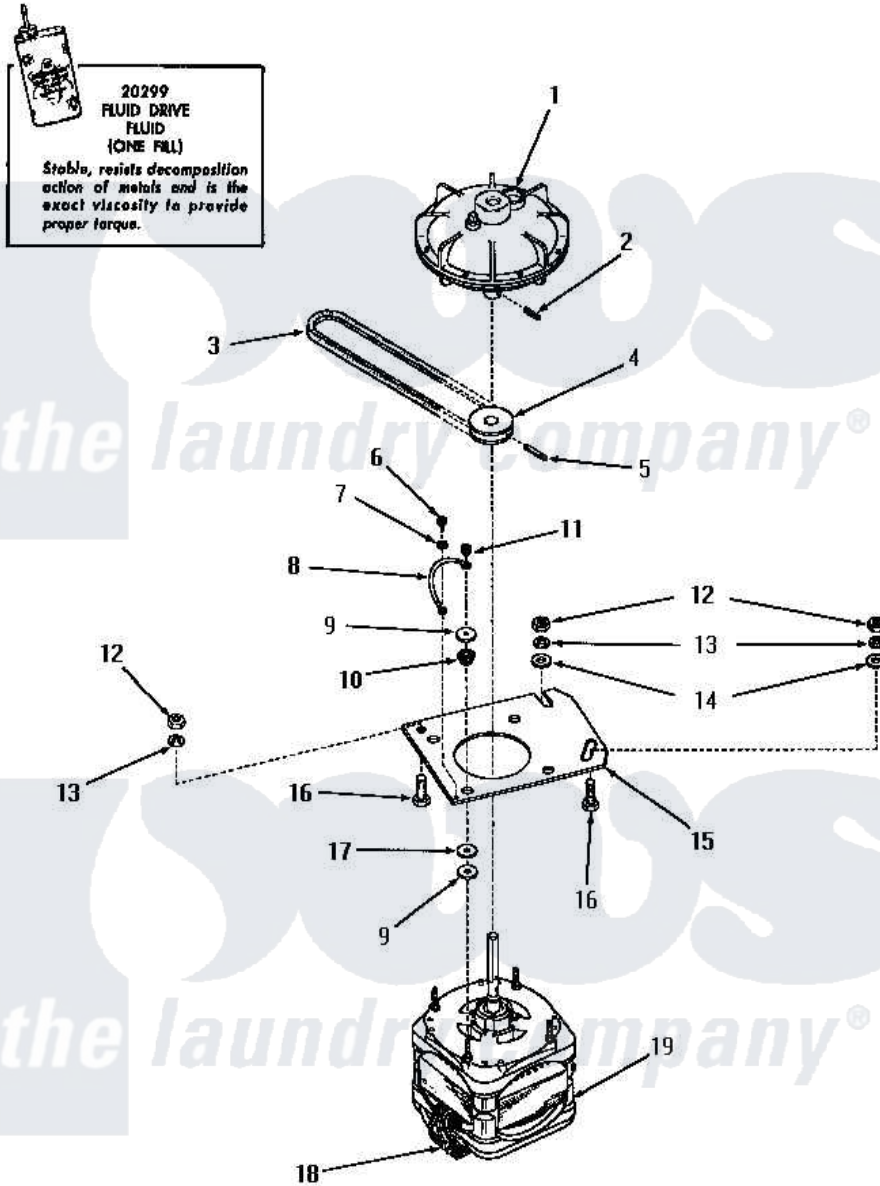

# Amana DA3660 15 - MOTOR AND FLUID DRIVE

Amana [Residential Amana DA3660 Washer Parts](#) Parts Diagram 15 - MOTOR AND FLUID DRIVE  
 Click on the part number to view part

Item	Original Part Number	Replaced By	Status	Part Description
1	<a href="#">24706</a>			Assembly, Fluid Drive
2	24703		Not Available	PIN,ROLL
3	23759		Not Available	BELT
4	<a href="#">26116</a>			Pulley, Drive
5	<a href="#">23750</a>			Pin, Roll
6	<a href="#">20530</a>			Screw, 10-24 x 3/8 Hex
7	21735		Not Available	LOCKWASHER,No.10 INTSHKP
8	25484		Not Available	GROUND WIRE
9	20103	<a href="#">M0270519</a>		Washer
10	20102		Not Available	WASHER
11	<a href="#">23604</a>			Nut, Hex 10-32 Lock
12	20274	<a href="#">62739</a>		Nut, Lock
13	<a href="#">20277</a>			Lockwasher, 3/8 Std X 3
14	<a href="#">20279</a>			Washer, 13/32 ID x 13/16 OD
15	23769		Not Available	PLATE,MOUNTING
16	20255		Not Available	SCREW,3/8-16 X 1 HEX H

17	<a href="#">20104</a>		Washer
18	24139	Not Available	SWITCH,MOTOR
19	<a href="#">26069</a>		X Assembly, Motor And Pulley
NI	20299	Not Available	FLUID DRIVE FLUID-BULK