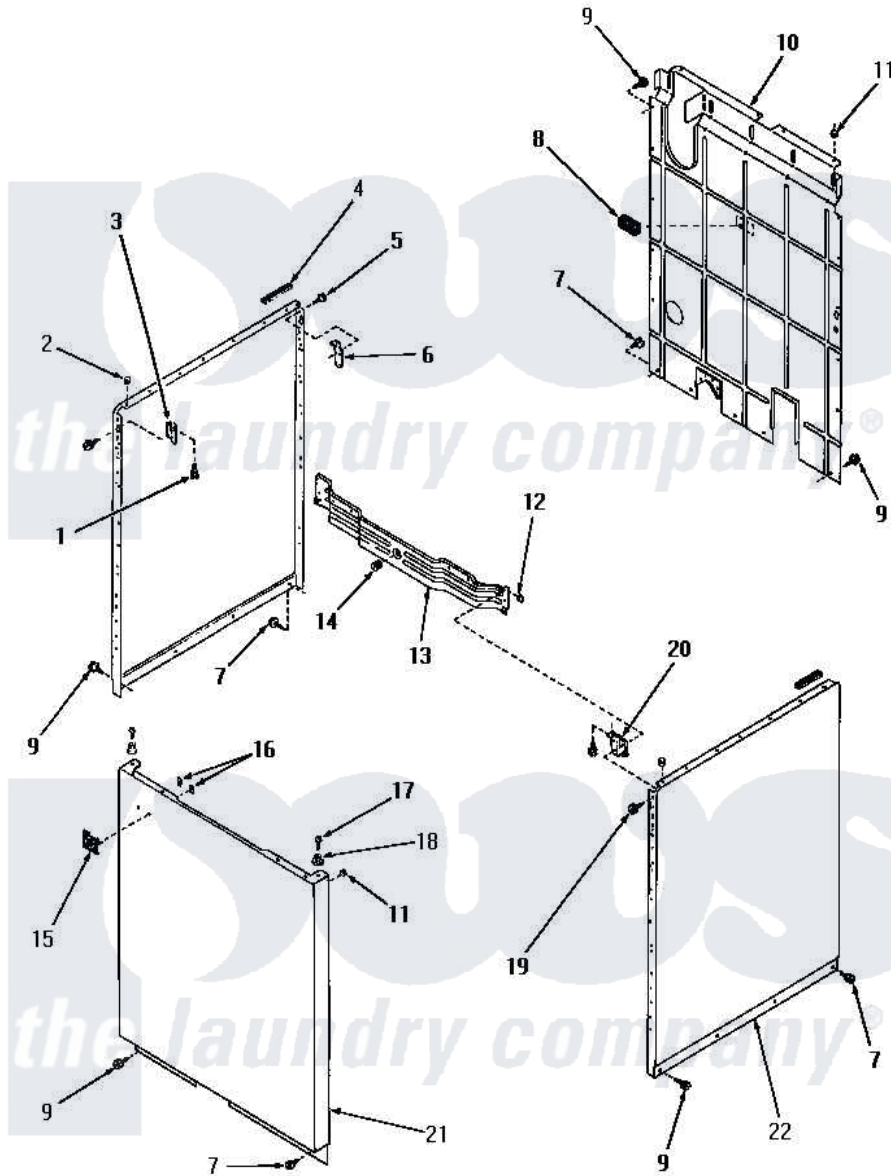

Amana DA3660 16 - PANELS

Amana Residential Amana DA3660 Washer Parts Parts Diagram 16 - PANELS
 Click on the part number to view part

Item	Original Part Number	Replaced By	Status	Part Description
1	23008			Screw, 10-24 X 3/4 Sems
2	21176			Bumper
3	22847		Not Available	BRACKET
"	26691		Not Available	BRACKET,HOLD DOWN-L.H.
4	80312			Bumper Pad
5	51784		Not Available	SCREW,10B-16 X 1/2 HEX
6	52487			Lug, Hold-Down
7	26415	27001200		Screw
8	23257		Not Available	PAD,BUMPER
9	26592		Not Available	HEX HEAD SCREW
10	24342GR		Not Available	REAR PANEL, GRAY
11	20387			Bumper
12	25987		Not Available	NUT,SPEED
"	21747			Nut, Speed
13	21262		Not Available	CROSS BRACE, FRONT
14	25959			Grommet

15	22086	Not Available	MONOGRAM
16	22161	Not Available	CLIP
17	Q6535	Not Available	SCREW,10B-16 X 3/4 ROU
18	23020	Not Available	MOUNT,PANEL
19	03814		Screw, 10-24 X 1/2 Roun
"	51784	Not Available	SCREW,10B-16 X 1/2 HEX
20	22846	Not Available	BRACKET
"	26690	Not Available	BRACKET,HOLD DOWN-R.H.
21	24687A	Not Available	FRONT PANEL, AVOCADO
"	24687W	Not Available	FRONT PANEL, WHITE
"	24687H	Not Available	FRONT PANEL, HARVEST GOLD
"	24687C	Not Available	FRONT PANEL, COPPERTONE
22	24336A	Not Available	SIDE PANEL, RIGHT OR LEFT, AVO
"	24336W	Not Available	xREPLACE
"	24336H	Not Available	SIDE PANEL, RIGHT OR LEFT, HAR
"	24336C	Not Available	SIDE PANEL, RIGHT OR LEFT, COP