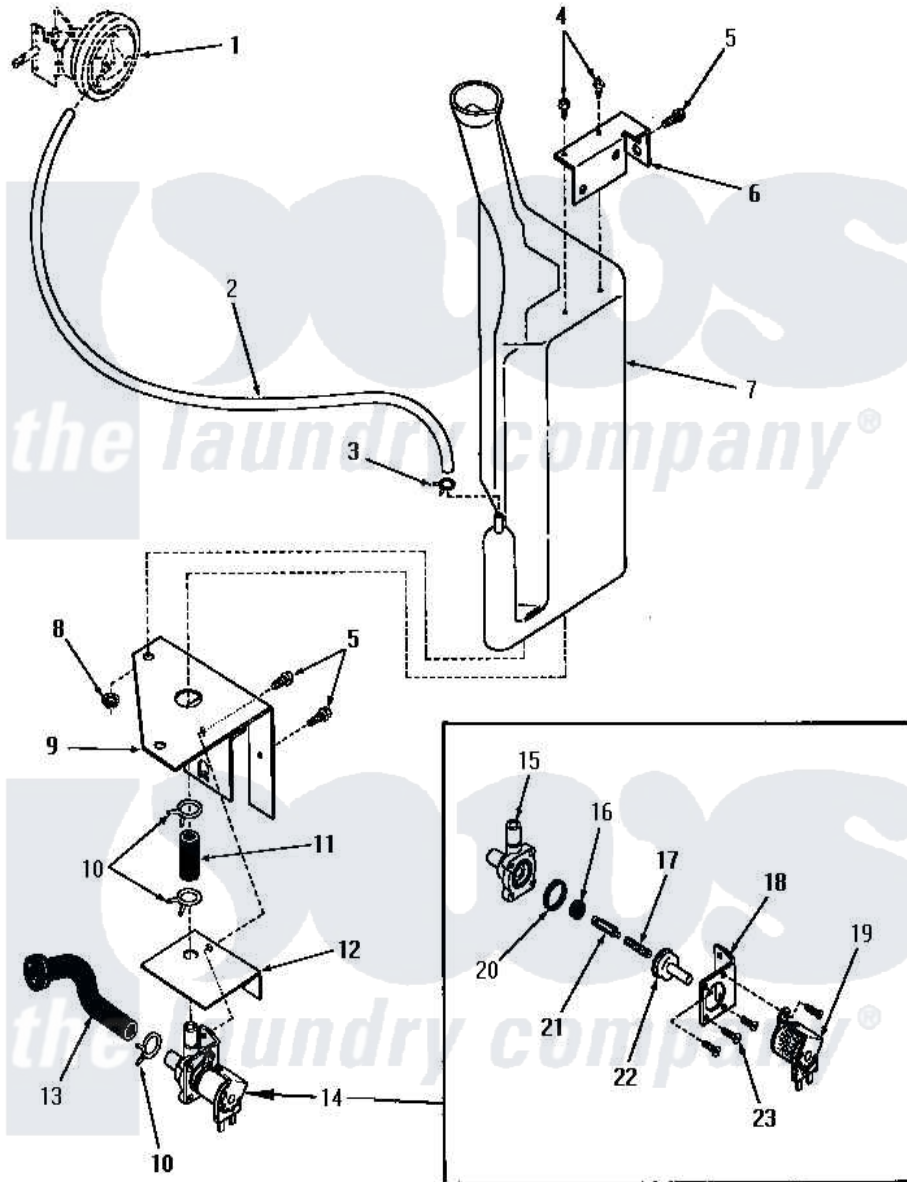

Amana DA3660 19 - RESERVOIR & DRAIN VALVE

Amana [Residential Amana DA3660 Washer Parts](#) Parts Diagram 19 - RESERVOIR & DRAIN VALVE
 Click on the part number to view part

Item	Original Part Number	Replaced By	Status	Part Description
1	Y00000000		Not Available	SEE NOTE PRESSURE SWITCH
2	24444		Not Available	NO LONGER AVAILABLE
3	Y22294	596669		Clamp, Manifold
4	52150	489464		Screw
5	51784		Not Available	SCREW,10B-16 X 1/2 HEX
6	24394		Not Available	UPPER BRACKET
7	24430		Not Available	RESERVOIR
8	24441		Not Available	WIRING DIAGRAM
9	24393		Not Available	LOWER BRACKET
10	80479		Not Available	HOSE CLAMP
11	24440		Not Available	CODE J
12	25044		Not Available	SOLENOID SHIELD
13	24437		Not Available	HOSE
14	24438	68136-47		Shelf Trim
15	24438G		Not Available	BODY
16	24438F		Not Available	SEAL

17	24438C	Not Available	SPRING
18	24438H	Not Available	MOUNTING BRACKET
19	24438A	Not Available	SOLENOID
20	24438E	Not Available	GASKET
21	24438D	Not Available	ARMATURE
22	24438B	Not Available	GUIDE,ARMATURE
23	21561G	Not Available	ROUND HEAD SCREW