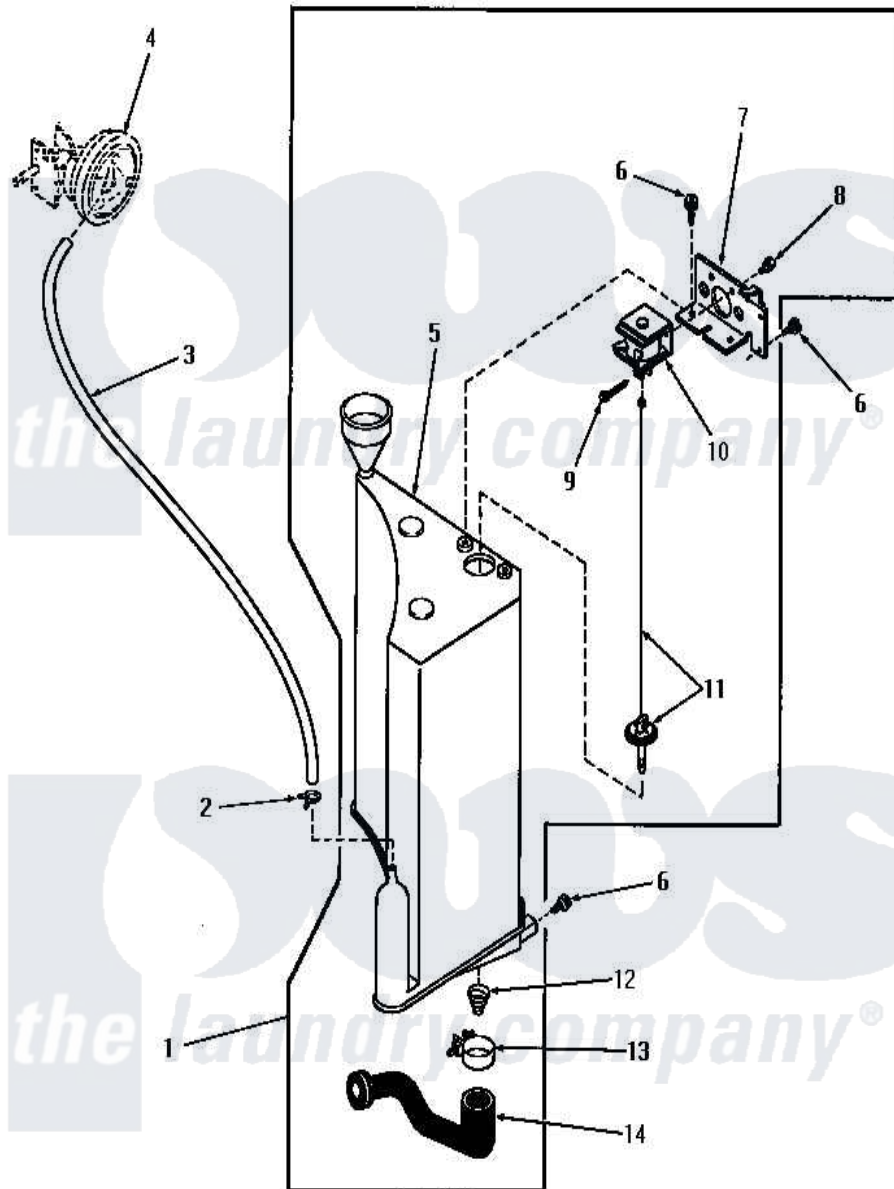

# Amana DA3660 20 - RESERVOIR & DRAIN VALVE

Amana [Residential Amana DA3660 Washer Parts](#) Parts Diagram 20 - RESERVOIR & DRAIN VALVE  
 Click on the part number to view part

Item	Original Part Number	Replaced By	Status	Part Description
1	<a href="#">26003</a>			Assembly, Pressure Tank-Com
2	Y22294	<a href="#">596669</a>		Clamp, Manifold
3	24444		Not Available	NO LONGER AVAILABLE
4	Y00000000		Not Available	SEE NOTE PRESSURE SWITCH
5	25993		Not Available	RESERVOIR
6	51784		Not Available	SCREW, 10B-16 X 1/2 HEX
7	Y26000		Not Available	BRACKET
8	<a href="#">Y03950</a>			Screw, 10-32 x 5/16 Sems
9	<a href="#">20248</a>			Pin, Cotter
10	25999		Not Available	SOLENOID, DRAIN VALVE
11	<a href="#">26244</a>			Assembly, Plunger-Drain Val
12	25997		Not Available	SPRING, DRAIN VALVE
13	20824		Not Available	HOSE CLAMP
14	<a href="#">25998</a>			Hose, Drain-Pressure Ta