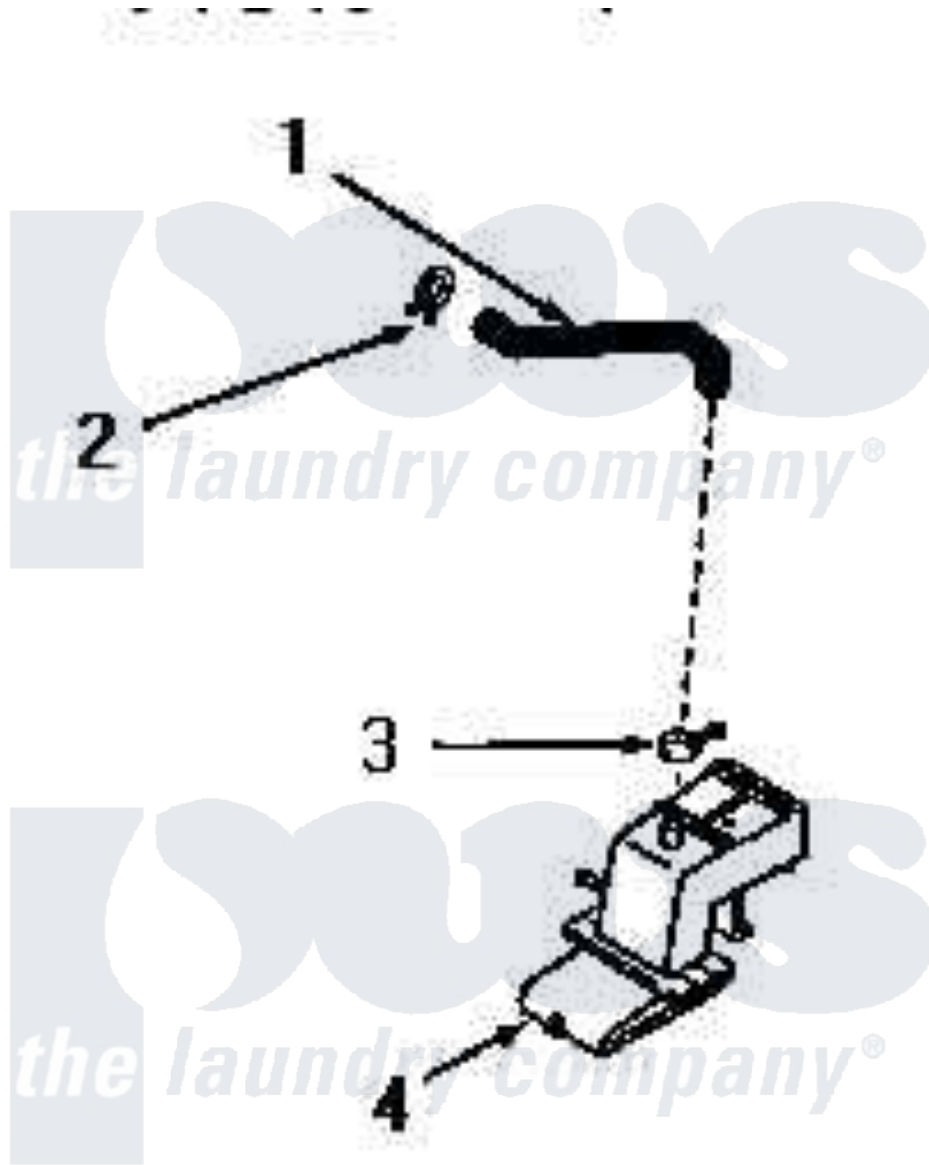

# Amana DA3660 23 - WATER INLET & FILLER HOSE

[Amana Residential Amana DA3660 Washer Parts](#) Parts Diagram 23 - WATER INLET & FILLER HOSE  
Click on the part number to view part

| Item | Original Part Number  | Replaced By            | Status        | Part Description      |
|------|-----------------------|------------------------|---------------|-----------------------|
| 1    | <a href="#">25822</a> |                        |               | Hose, Filler          |
| 2    | 80479                 |                        | Not Available | HOSE CLAMP            |
| 3    | 25988                 | <a href="#">596669</a> |               | Clamp, Manifold       |
| 4    | <a href="#">23327</a> |                        |               | Assembly, Water Inlet |