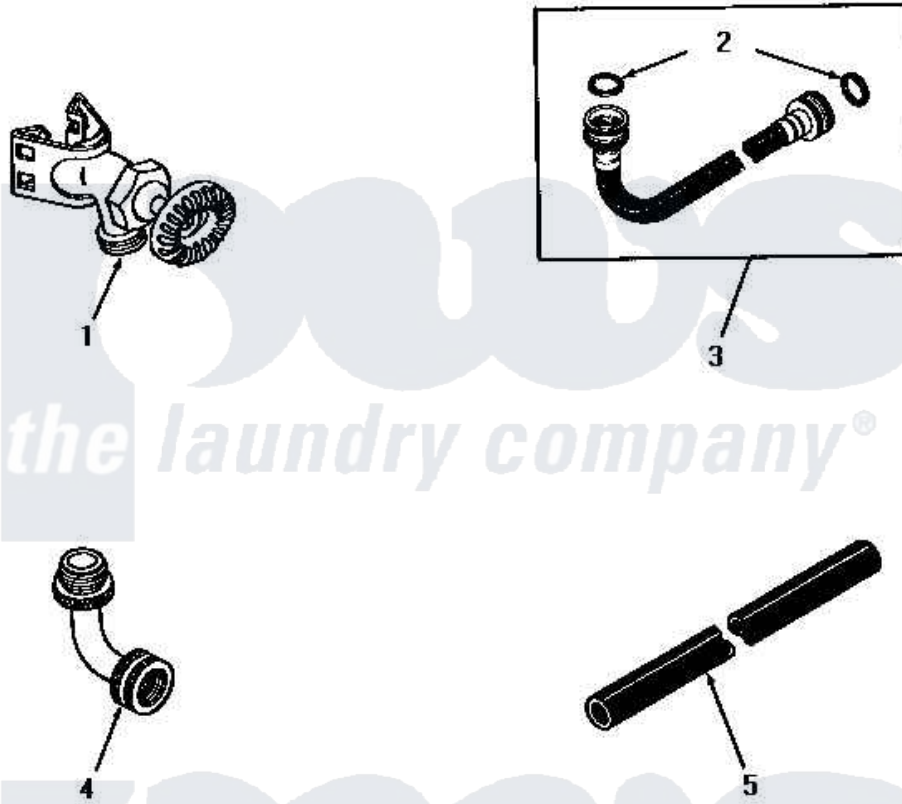

Amana DA3691 01 - ACCESSORIES

258P3 CAPACITOR KIT
 Use on automatic washers, with reversing motors, that are located in areas where low voltage exists. This kit will help eliminate motor burn outs.

Amana [Residential Amana DA3691 Washer Parts](#) Parts Diagram 01 - ACCESSORIES
 Click on the part number to view part

Item	Original Part Number	Replaced By	Status	Part Description
1	20655		Not Available	SADDLE FAUCETS, PAIR
2	20290	Y013783		Washer, Inlet Hose
3	20618	21001467		Hose- 10'
"	20617		Not Available	HOSE, INLET (8 FT)
4	20656		Not Available	90 DEGREE INLET ELBOW
5	20616		Not Available	EXTENSION, DRAIN HOSE (1 FT)
NI	258P3		Not Available	KIT,CAPACITOR