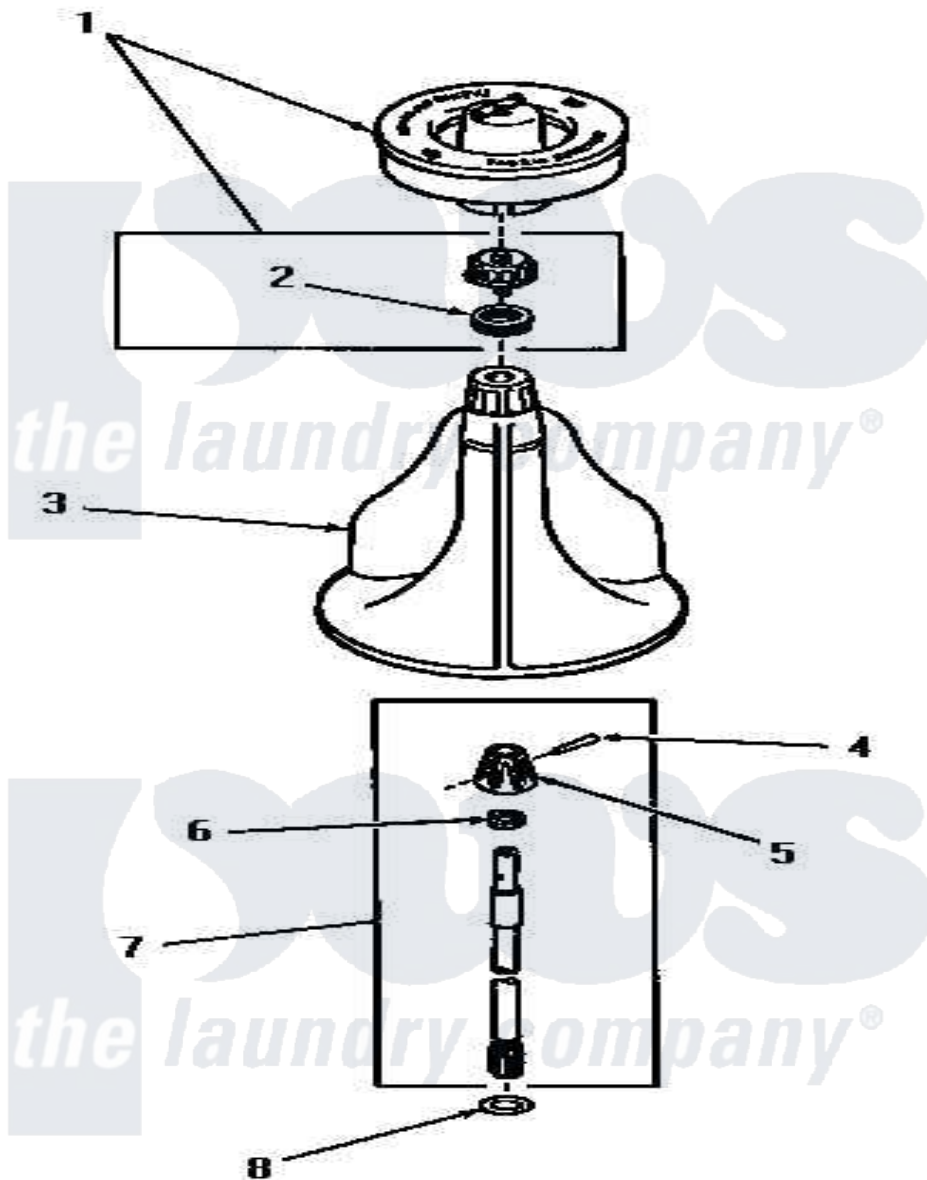

Amana DA3691 03 - AGITATOR, SHAFT & FABRIC SOFTENER DISP

Amana Residential Amana DA3691 Washer Parts Parts Diagram 03 - AGITATOR, SHAFT & FABRIC SOFTENER DISP
 Click on the part number to view part

Item	Original Part Number	Replaced By	Status	Part Description
1	26014			Assembly, Cap And Ring-Agitator
2	20136			Ring
3	26006			Assembly, Agitator
4	20243			Pin, Taper
5	20056		Not Available	BLOCK, DRIVE
6	20057	222T017P01		Washer FIB 21/32 ID X 1156 OD X 1/8
7	21751	21751P		Assyshaft
8	22135			Washer