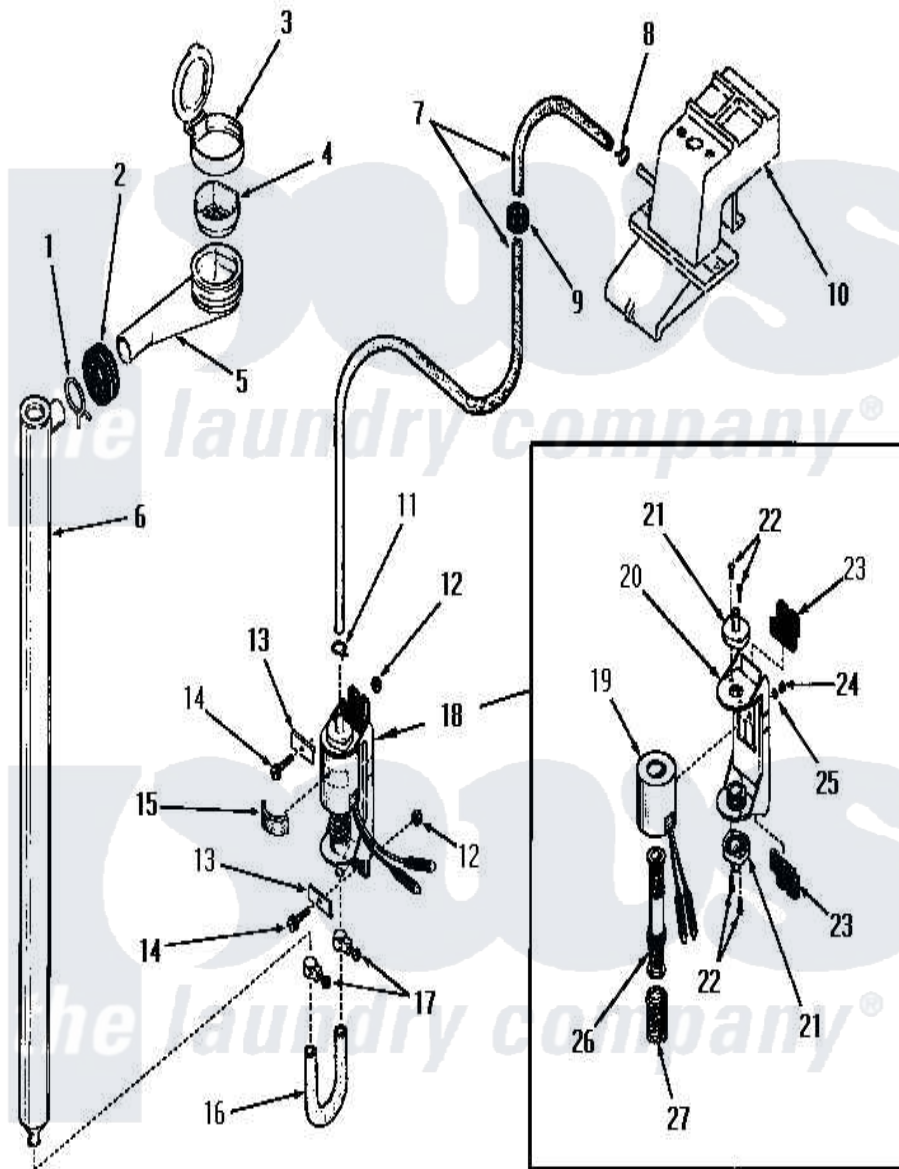

Amana DA3691 04 - BLEACH DISPENSER

Amana Residential Amana DA3691 Washer Parts Parts Diagram 04 - BLEACH DISPENSER
 Click on the part number to view part

Item	Original Part Number	Replaced By	Status	Part Description
1	Y03640		Not Available	CLAMP
2	20118		Not Available	GROMMET,1982 INV
3	22484		Not Available	BLEACH LID
4	21984			Cover, Dispenser
5	22377		Not Available	DISPENSER xREPLACE
6	22303		Not Available	TUBE,BLEACH
7	22300		Not Available	HOSE
8	23410		Not Available	HOSE CLAMP
9	22299		Not Available	GROMMET
10	Y00000000		Not Available	SEE NOTE WATER INLET
11	22295		Not Available	HOSE CLAMP
12	22001			Nut, 10-24 Nylon Hex BR
13	Y22287		Not Available	BLEACH PUMP BRACKET
14	25989		Not Available	HEX HEAD SCREW
15	25220		Not Available	BUMPER
16	22302		Not Available	HOSE

17	24904	Not Available	CLAMP
18	22337		Pump, Bleach
19	22337B	Not Available	COIL AND FRAME
20	22337A	Not Available	BASE
21	22337E	Not Available	HOSE CONNECTOR
22	51356	Not Available	SCREW,6-32 X 5/16 RD H
23	22337F	Not Available	ISOLATION MOUNT
24	22337G	Not Available	NUT
25	21735	Not Available	LOCKWASHER,No.10 INTSHKP
26	22337C	Not Available	ARMATURE AND VALVE
27	22337D	Not Available	SPRING