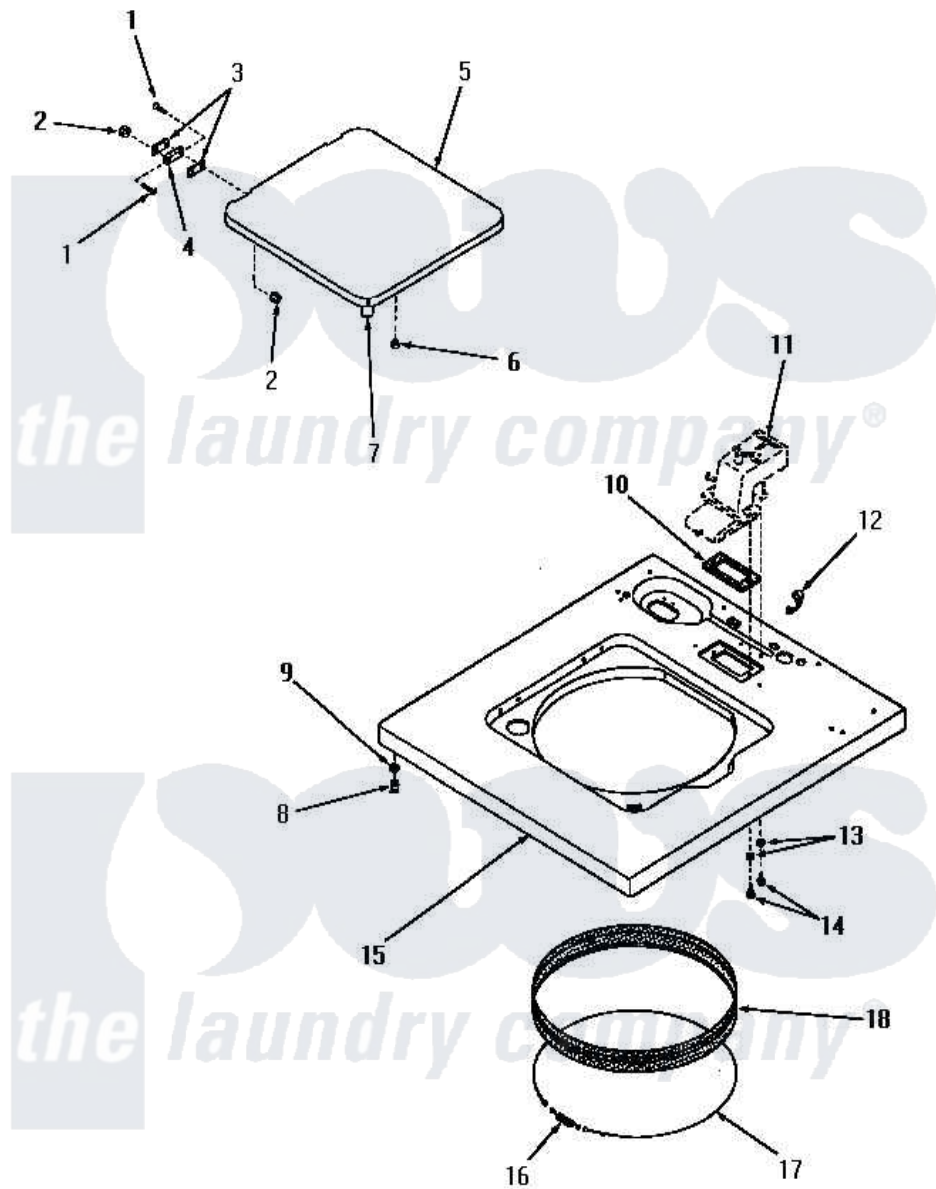

# Amana DA3691 06 - CABINET TOP AND LOADING DOOR

Amana Residential Amana DA3691 Washer Parts Parts Diagram 06 - CABINET TOP AND LOADING DOOR  
 Click on the part number to view part

Item	Original Part Number	Replaced By	Status	Part Description
1	<a href="#">22649</a>			Screw, 8-32 X 13/32 FI
2	<a href="#">21752</a>			Nut, 8-32 Hex Brilock
3	<a href="#">21584</a>			Gasket
4	<a href="#">21583</a>			Hinge
5	22271W		Not Available	LOADING DOOR, WHITE
"	22271A		Not Available	LOADING DOOR, AVOCADO
"	22271H		Not Available	LOADING DOOR, HARVEST GOLD
"	22271C		Not Available	LOADING DOOR, COPPERTONE
6	<a href="#">21176</a>			Bumper
7	25217	<a href="#">R0603504</a>		Actuator, Door Switch
8	23007		Not Available	CAGED NUT
9	24861		Not Available	LOCKWASHER, .448X.789SH
10	23255		Not Available	GASKET
11	Y00000000		Not Available	SEE NOTE WATER INLET
12	21603	<a href="#">211881</a>		Grommet, Cord Part Not Used-

12	<a href="#">21903</a>	<a href="#">211001</a>	Gas Models Only
13	<a href="#">20493</a>		Washer, 11/64 ID x 3/8 OD
14	52150	<a href="#">489464</a>	Screw
15	24349A	Not Available	CABINET TOP, AVOCADO
"	25829W	Not Available	CABINET TOP, WHITE
"	24349C	Not Available	CABINET TOP, COPPERTONE
"	25829C	Not Available	CABINET TOP, COPPERTONE
"	25829H	Not Available	CABINET TOP, HARVEST GOLD
"	25829A	Not Available	CABINET TOP, AVOCADO
"	24349W	Not Available	CABINET TOP, W
"	24349H	Not Available	CABINET TOP, HARVEST GOLD
16	20791	Not Available	SPRING
17	22352	Not Available	RETAINER,WIRE
18	<a href="#">25277</a>		Guard, Rim