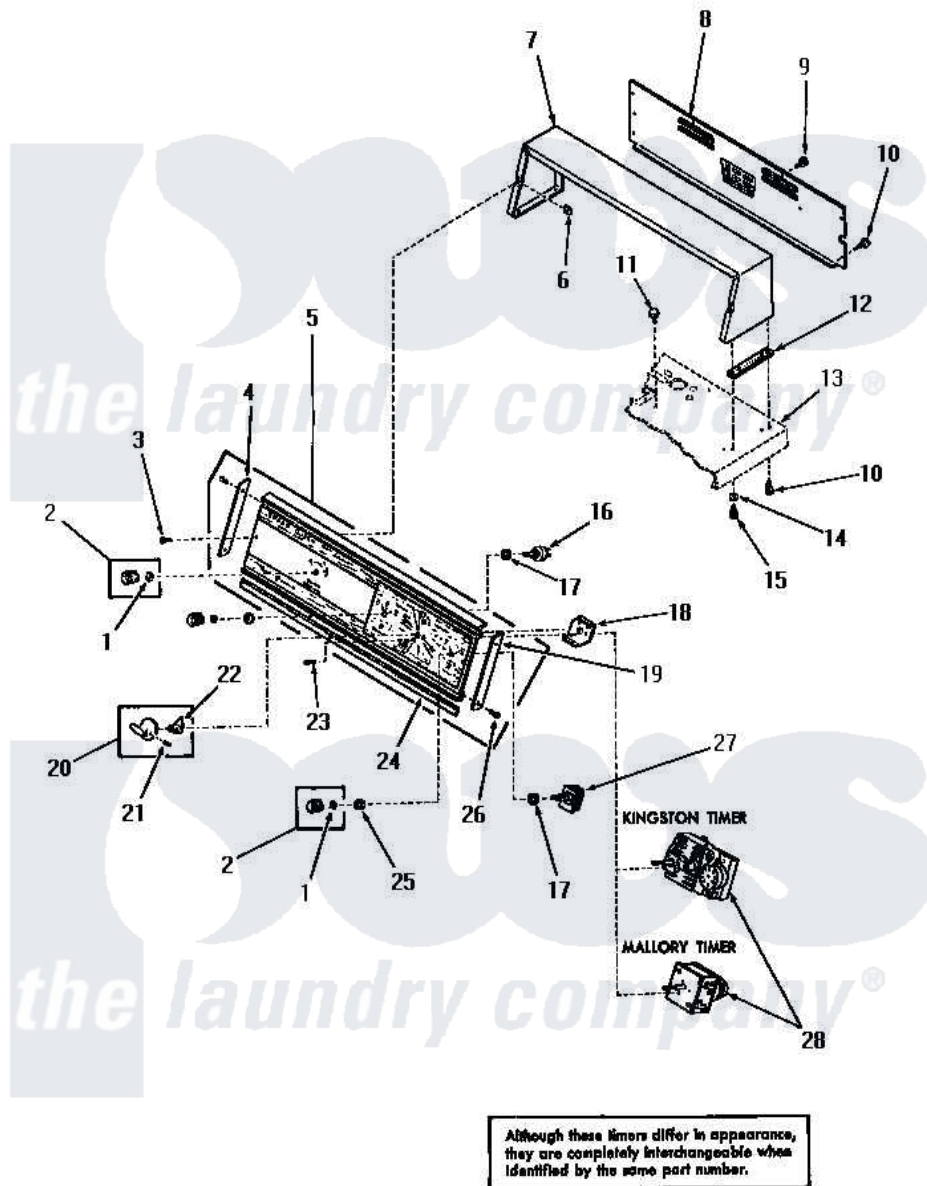

Amana DA3691 07 - CONTROL PANEL, CONTROL HOOD AND CONTROLS

Amana Residential Amana DA3691 Washer Parts Parts Diagram 07 - CONTROL PANEL, CONTROL HOOD AND CONTROLS

[Click on the part number to view part](#)

Item	Original Part Number	Replaced By	Status	Part Description
1	22244		Not Available	CLIP, C xREPLACE
2	22245		Not Available	xREPLACE
3	25232		Not Available	SCREW, 8AB-18X7/8 OVAL
4	25072		Not Available	END CAP, LEFT
5	26168		Not Available	CONTROL PANEL
6	54038			NUt, Speed U-Type
7	22881W		Not Available	CONTROL HOOD, WHITE
"	22881H		Not Available	CONTROL HOOD, HARVEST GOLD
"	22881A		Not Available	CONTROL HOOD, AVOCADO
8	22890GR		Not Available	CONTROL HOOD REAR COVER, GRAY
9	23222	3177991		Screw
10	25724		Not Available	HEX HEAD SCREW
11	21393	21-393		Piezo Sounder

12	23028	Not Available	GASKET, CONTROL BOX END
13	Y00000000	Not Available	SEE NOTE CABINET TOP
14	20493		Washer, 11/64 ID x 3/8 OD
15	52150	489464	Screw
16	21300	Not Available	SWITCH, TEMPERATURE
17	91176		Lockwasher, 3/8 Intshkp
18	25966	Not Available	SPACER, TIMER
19	25073	Not Available	END CAP, RIGHT
20	24858	Not Available	ASSY, KNOB-TIMER
21	25285	Not Available	SETSCREW
22	24857	Not Available	INDICATOR
23	20272	Not Available	PHILLIPS HEAD SCREW
24	25071	Not Available	GASKET
25	24205		Nut, Knurled 3/8-24
26	52864	500226	Screw, 8b-16 x 5/8 Tap
27	21302		Switch, Motor-2SP
28	24828	Not Available	TIMER