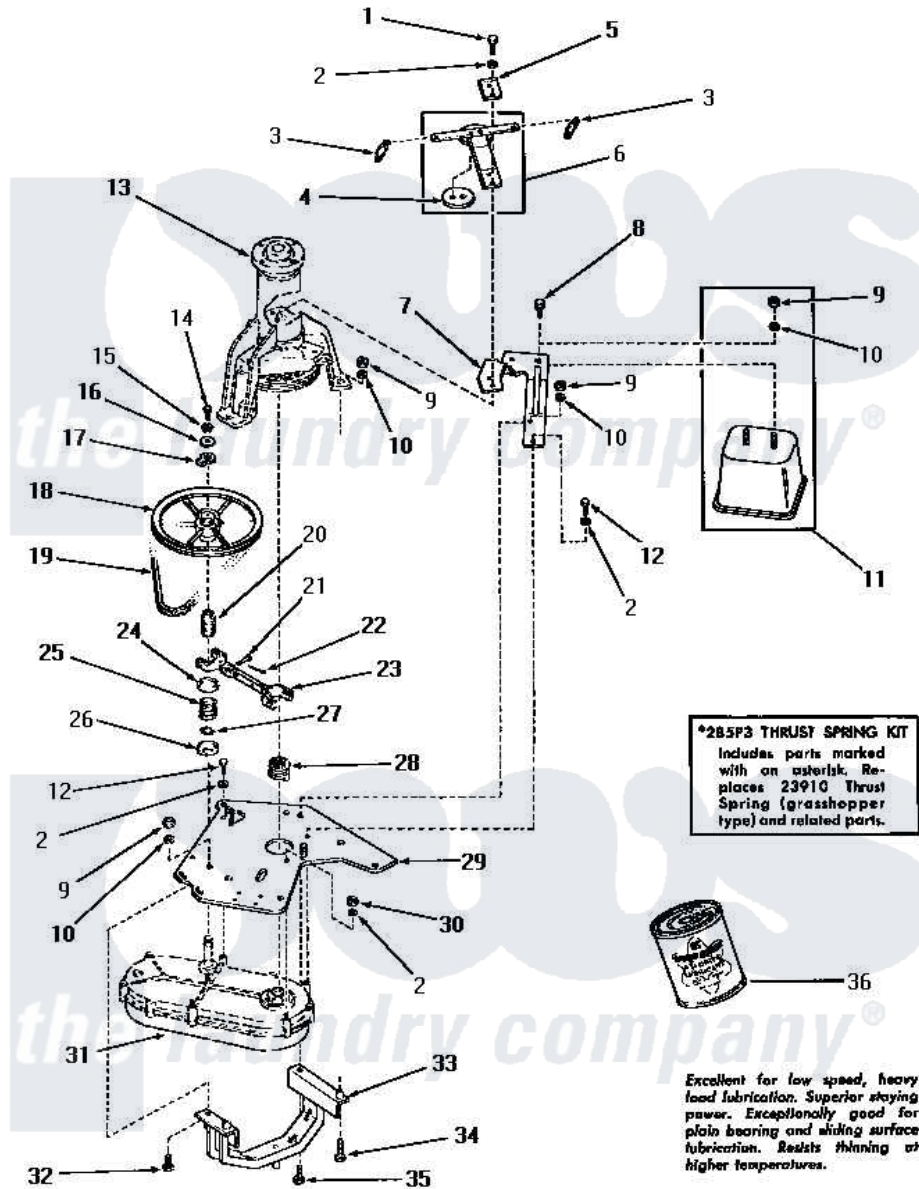

Amana DA3691 08 - COUNTERBALANCE WEIGHT, BRKT & MTG PLATE

Amana Residential Amana DA3691 Washer Parts Parts Diagram 08 - COUNTERBALANCE WEIGHT, BRKT & MTG PLATE

Click on the part number to view part

Item	Original Part Number	Replaced By	Status	Part Description
1	24233		Not Available	SCREW,CAP-1/4-20 X 3/4
2	03189			LoCkwasher, 1/4 Std-C P
3	23632			Spring
4	20453		Not Available	DISC, FRICTION
5	22614			Plate, Support
6	20168			Assembly, Snubber
7	25139		Not Available	BRACKET
8	23928		Not Available	CAP SCREW AND LOCKWASHER
9	20274	62739		Nut, Lock
10	20277			Lockwasher, 3/8 Std X 3
11	25230		Not Available	COUNTERBALANCE WEIGHT
12	20264			Screw, 1/4-20 X 2 HeX H
13	Y00000000		Not Available	SEE NOTE MAIN BEARING
14	02422			Screw, 1/4-20 X 1/2 HeX
15	02431			Lockwasher, 1/4 Ext Shk

16	23716	Not Available	WASHER
17	23643		Pulley Stop
18	23773	Not Available	ASSY,PULLEY-TRANSMISSI
19	23758		Belt
20	23644		Hub
21	23718	Not Available	PIN,SHIFTER
22	20248		Pin, Cotter
23	23732		Assembly, Shifter Fork
24	26610		Retainer, Spring-Upper
25	26609		Spring
26	26611	Not Available	RETAINER,SPRING-LOWER
27	23751		Ring, Retaining
28	23647		Jaw
29	24749	Not Available	MOUNTING PLATE
30	20275	27001225	Nut, Jam Mid Lock 1/4-20
31	Y00000000	Not Available	SEE NOTE TRANSMISSION ASSEMBLY
32	22687	Not Available	SCREW
33	22702	Not Available	ASSY,YOKE & SLEEVE
34	Y22688	Not Available	SCREW,CAP-3/8-16X1-1/4
35	20255	Not Available	SCREW,3/8-16 X 1 HEX H
NI	03200		A-D Drive Lubricant
"	285P3	23911	Kit Spring