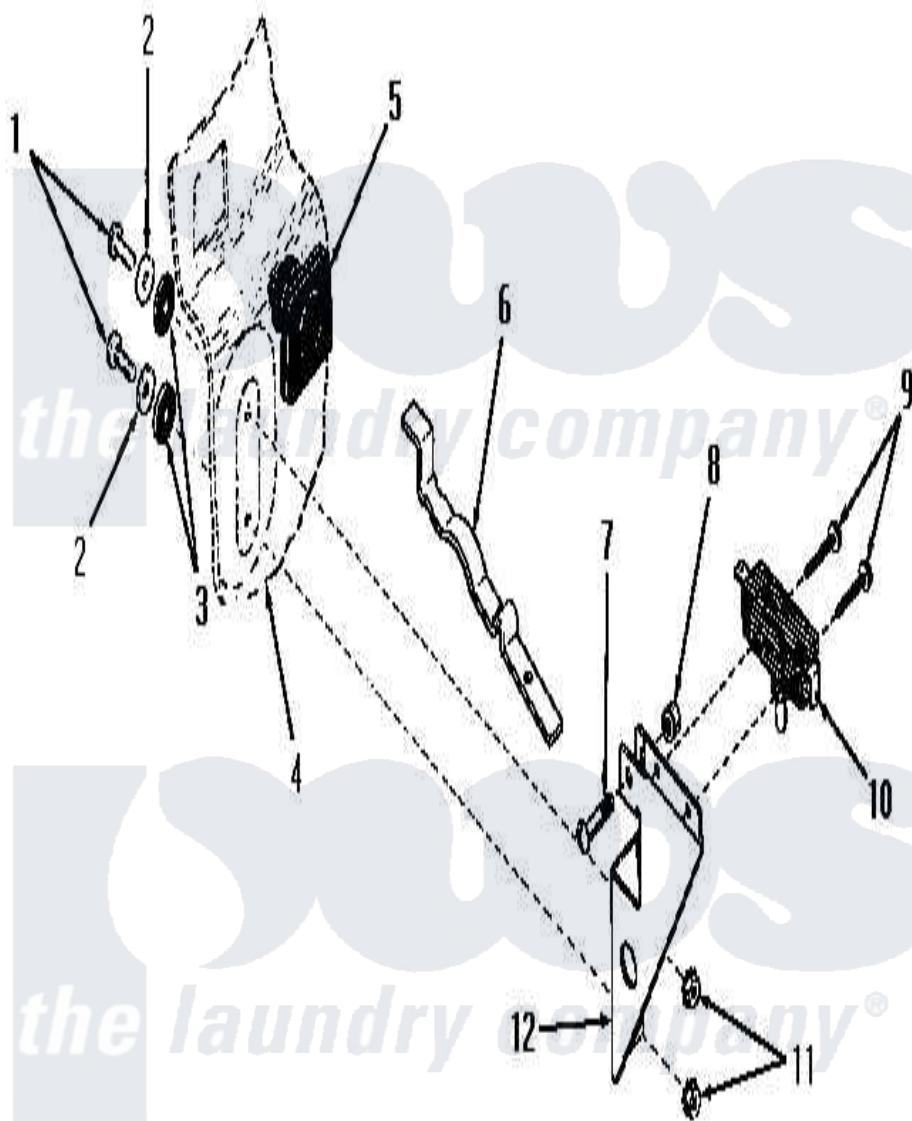

Amana DA3691 09 - DOOR SAFETY SWITCH

Amana Residential Amana DA3691 Washer Parts Parts Diagram 09 - DOOR SAFETY SWITCH
 Click on the part number to view part

Item	Original Part Number	Replaced By	Status	Part Description
1	21081			Screw, 10-24 X 1/2 RD H
2	20492	M0270504		Washer
3	02928		Not Available	WASHER
4	Y00000000		Not Available	SEE NOTE DRAIN TUB
5	23591			Diaphragm
6	23592		Not Available	ARM
7	Y02370		Not Available	SCREW, 10-24X15/16 HEX
8	22001			Nut, 10-24 Nylon Hex BR
9	51783			Screw, 6b-20 X 7/8 HeX
10	23540		Not Available	SWITCH
11	23951	M0282009		Nut
12	22783		Not Available	BRACKET