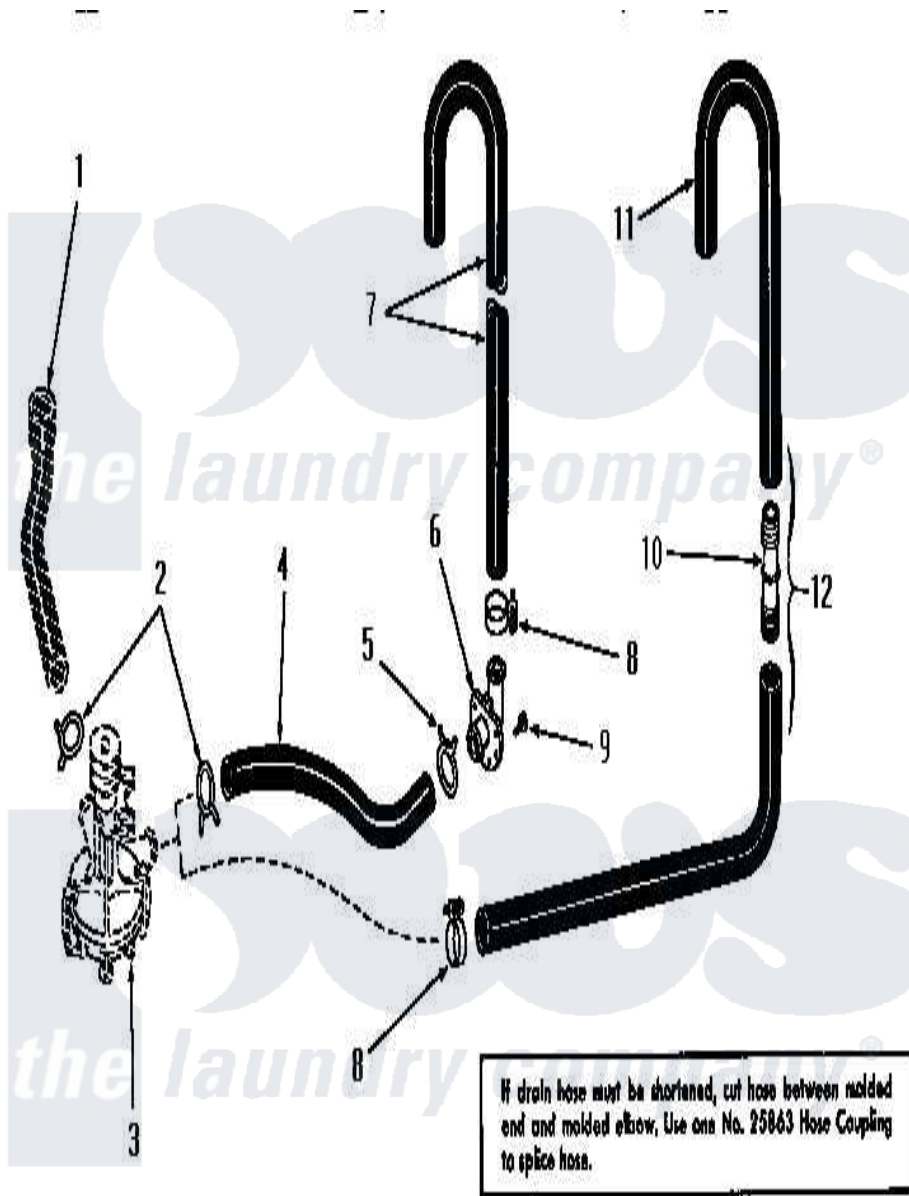

Amana DA3691 10 - DRAIN

Amana [Residential Amana DA3691 Washer Parts](#) Parts Diagram 10 - DRAIN
 Click on the part number to view part

Item	Original Part Number	Replaced By	Status	Part Description
1	Y00000000		Not Available	SEE NOTE DRAIN TUB OUTLET HOSE
2	20210		Not Available	NO LONGER AVAILABLE
3	Y00000000		Not Available	SEE NOTE PUMP ASSEMBLY
4	21254			Hose
5	Y03698		Not Available	CLAMP xREPLACE
6	23553		Not Available	ELBOW,DRAIN HOSE-PLAST
7	20240			Hose, M/F 29219
8	20211	285655		Clamp, Hose
9	51784		Not Available	SCREW,10B-16 X 1/2 HEX
10	25863	16272		Connector, Straight
11	25182		Not Available	DRAIN HOSE
12	Y00000000		Not Available	SEE NOTE DRAIN HOSE AND HOSE COUPLING -- (SEE NOTE)