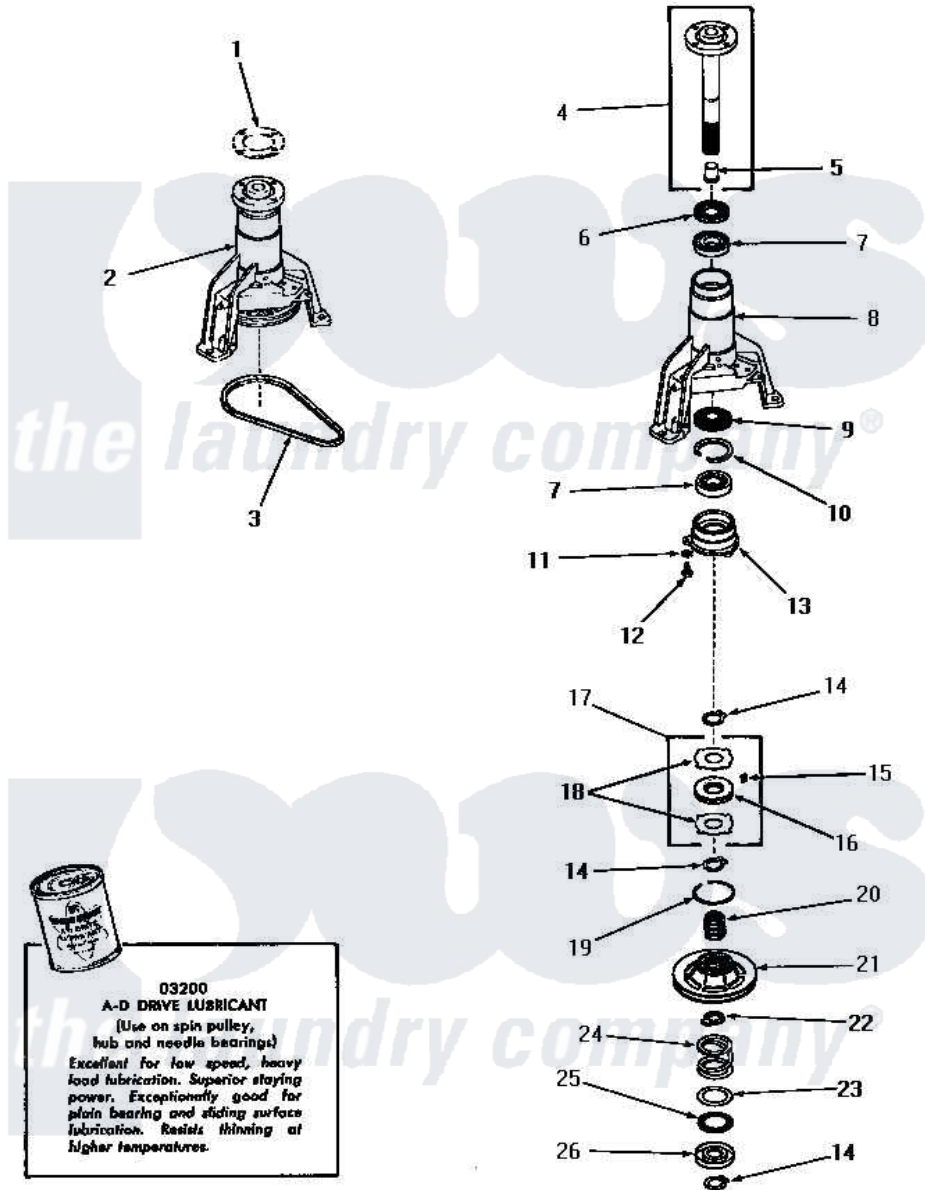

Amana DA3691 11 - MAIN BEARING ASSY

Amana [Residential Amana DA3691 Washer Parts](#) Parts Diagram 11 - MAIN BEARING ASSY
 Click on the part number to view part

Item	Original Part Number	Replaced By	Status	Part Description
1	Y00000000		Not Available	SEE NOTE GASKET
2	26018			AsseMbly, Bearing Housing-M
3	23759		Not Available	BELT
4	23731			Assembly, Spin Shaft
5	25854			Bearing
6	Y21659		Not Available	SEAL
7	20012			Bearing
8	25979		Not Available	HOUSING,MAIN BEARING
9	26247			Slinger, Water
10	20084		Not Available	RING,RETAINING
11	02431			Lockwasher, 1/4 Ext Shk
12	02422			Screw, 1/4-20 X 1/2 HeX
13	23639			Retainer
14	23724			Ring, Retaining
15	24500			Clip, Spring
16	23708			Assembly, Brake Disk

17	24599		Assembly, Brake Disk
18	23637	Not Available	DISC,BRAKE
19	Y23720	Not Available	RING,SNAP
20	23634	Not Available	HUB
21	24690		Assembly, Spin Pulley
22	23635	Not Available	STOP
23	23722		Race, Bearing
24	23723		Spring
25	23721	Not Available	BEARING,NEEDLE
26	23640		Retainer
NI	03200		A-D Drive Lubricant