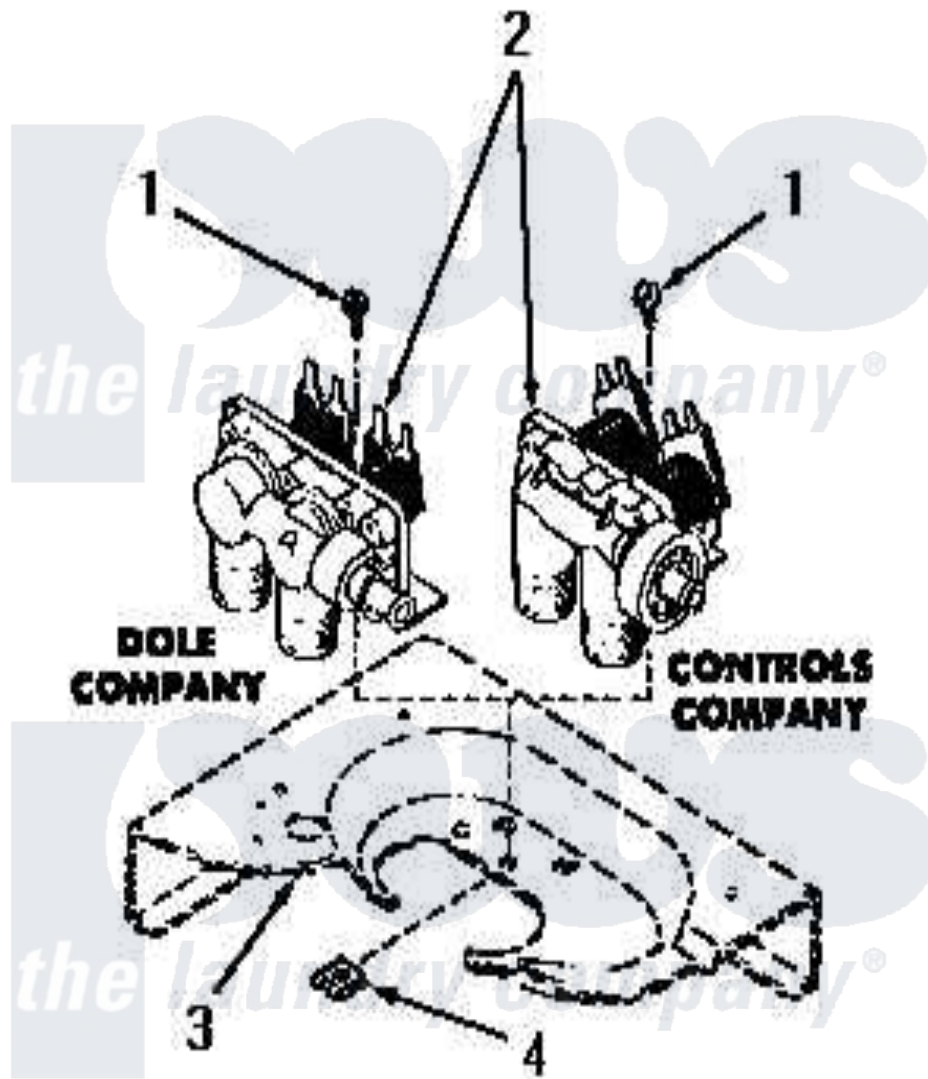

Amana DA3691 12 - MIXING VALVE

Amana [Residential Amana DA3691 Washer Parts](#) Parts Diagram 12 - MIXING VALVE
 Click on the part number to view part

Item	Original Part Number	Replaced By	Status	Part Description
1	23962	W10116760		Screw
2	25832	205613		Water Valve
3	Y00000000		Not Available	SEE NOTE CABINET TOP
4	23277		Not Available	NUT,SPEED