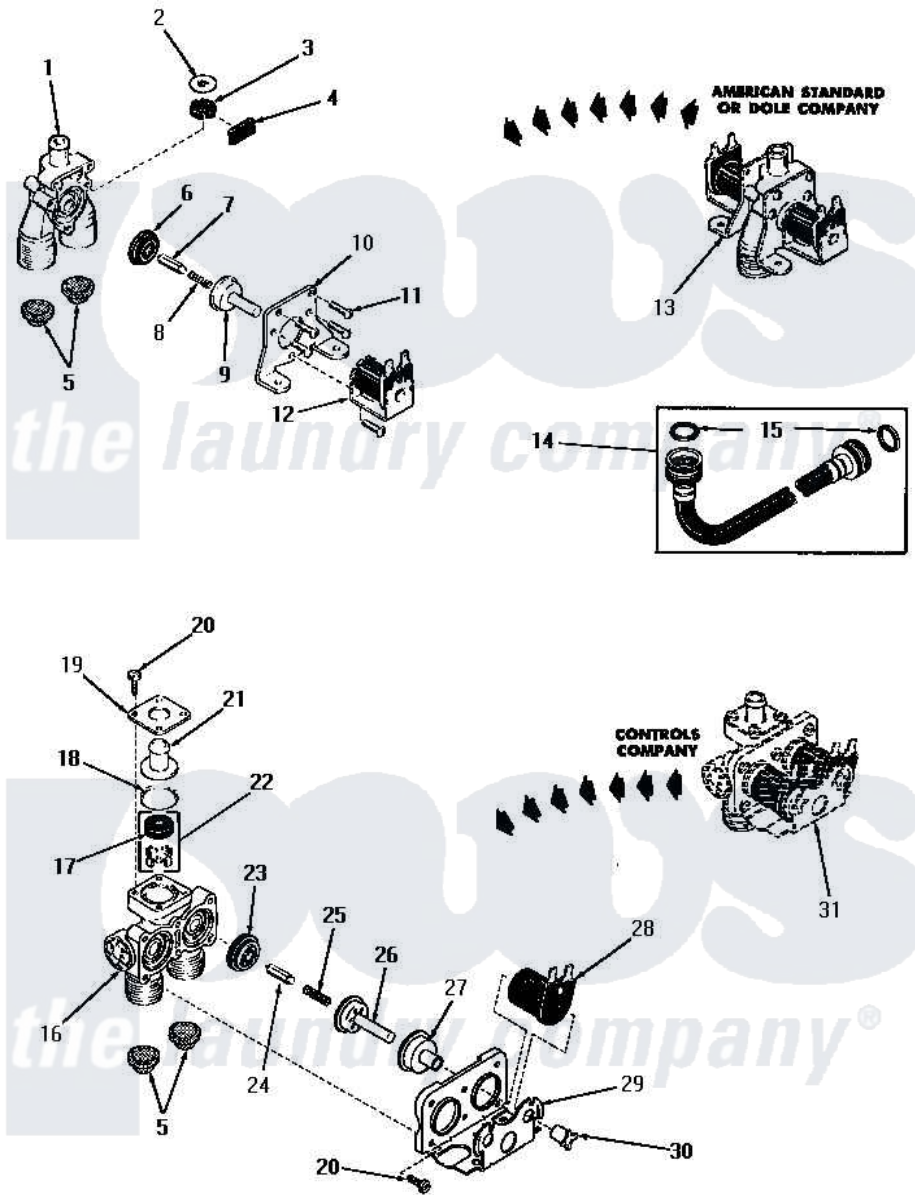

Amana DA3691 13 - MIXING VALVE ASSEMBLIES

Amana Residential Amana DA3691 Washer Parts Parts Diagram 13 - MIXING VALVE ASSEMBLIES
 Click on the part number to view part

Item	Original Part Number	Replaced By	Status	Part Description
1	20678		Not Available	BODY, VALVE
2	23224G		Not Available	DIFFUSER
3	21187C		Not Available	REGULATOR, FLOW
"	23224C			Regulator, Flow
4	21561D		Not Available	PLUG
5	20181-0		Not Available	INLET SCREEN
6	23224F		Not Available	DIAPHRAGM
7	23224D			Armature
8	23224E		Not Available	SPRING
9	23224B		Not Available	GUIDE
10	21561E		Not Available	MOUNTING BRACKET
11	21561G		Not Available	ROUND HEAD SCREW
12	21714A		Not Available	SOLENOID
13	Y00000000		Not Available	SEE NOTE MIXING VALVE ASSEMBLY
14	20241	EZ20241		20 x 24 x 1 Filter 1 Metal Side
15	20290	Y013783		Washer, Inlet Hose

16	24596Q	Not Available	VALVE BODY
17	Y00000000	Not Available	SEE NOTE INSTALL WITH CONCAVE SURFACE DOWN TOWARD VALVE BODY
18	24596L	Not Available	OUTLET FITTING GASKET
19	24596N	Not Available	OUTLET FITTING PLATE
20	24596P	Not Available	SCREW
21	24596M	Not Available	OUTLET FITTING
22	24596J	Not Available	REGULATOR, FLOW
"	24597J	Not Available	FLOW REGULATOR
23	24596H	Not Available	DIAPHRAGM
24	24596G	Not Available	ARMATURE
25	24596F	Not Available	SPRING
26	24596E	Not Available	GUIDE
27	24596D	Not Available	GUIDE SLEEVE
28	24596A	Not Available	SOLENOID
29	24596C	Not Available	MOUNTING BRACKET
30	24596B	Not Available	SOLENOID SLEEVE
31	Y00000000	Not Available	SEE NOTE MIXING VALVE ASSEMBLY