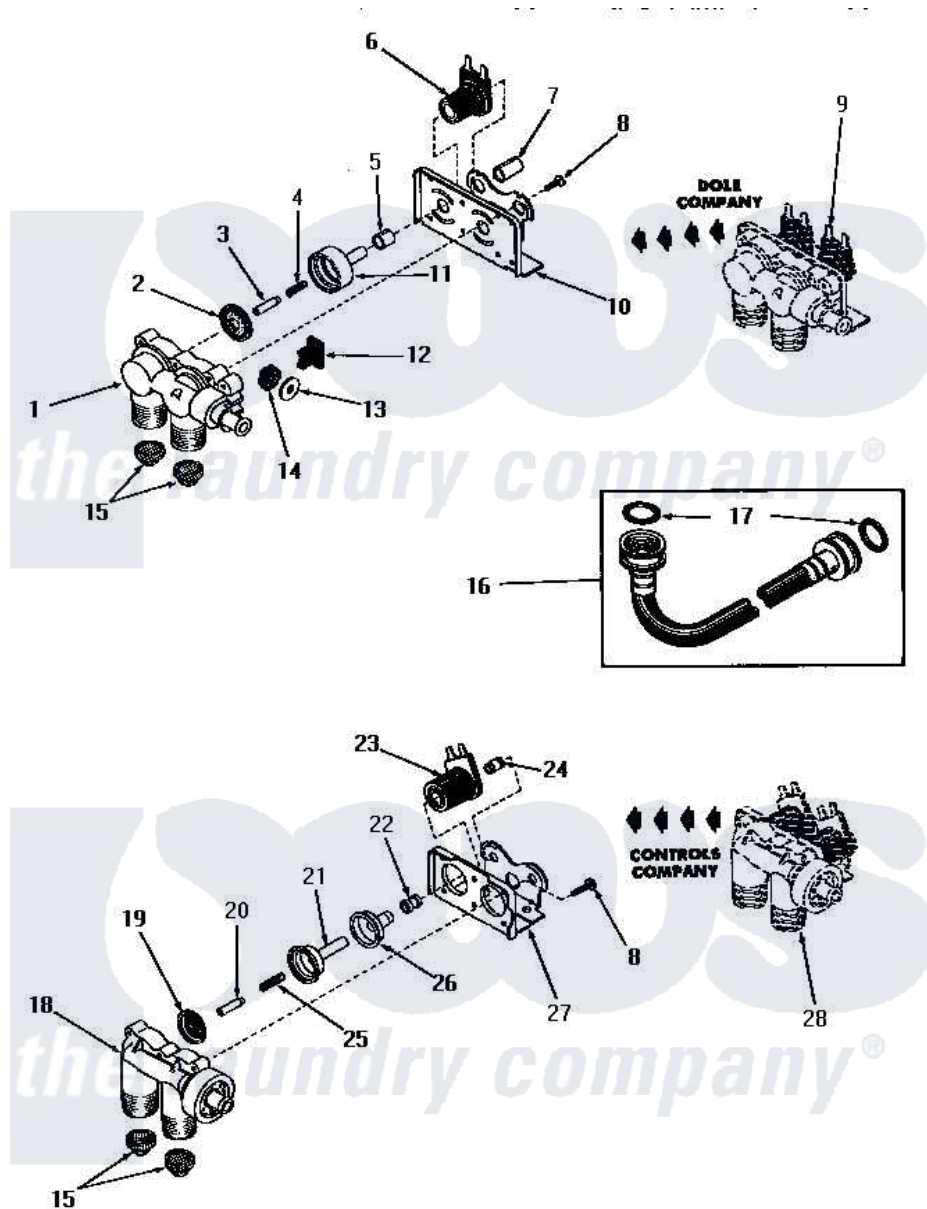

Amana DA3691 14 - MIXING VALVE ASSEMBLIES

Amana [Residential Amana DA3691 Washer Parts](#) Parts Diagram 14 - MIXING VALVE ASSEMBLIES
 Click on the part number to view part

Item	Original Part Number	Replaced By	Status	Part Description
1	24125			Body, Valve
2	24134		Not Available	DIAPHRAGM
3	24132		Not Available	ARMATURE
4	24131		Not Available	SPRING
5	24129		Not Available	SLEEVE, SHORT
6	24126	33930		Valve, Mixing
7	24128		Not Available	SLEEVE, LONG
8	25817C		Not Available	SCREW
9	Y00000000		Not Available	SEE NOTE MIXING VALVE ASSEMBLY
10	Y24127		Not Available	MOUNTING BRACKET
11	24130			Guide, Armature
12	Y24135		Not Available	PLUG, FLOW REGULATOR
13	23224G		Not Available	DIFFUSER
14	23224C			Regulator, Flow
"	21187C		Not Available	REGULATOR, FLOW
15	24122	22002960		Strainer, Washer Inlet

16	20241	EZ20241	20 x 24 x 1 Filter 1 Metal Side
17	20290	Y013783	Washer, Inlet Hose
18	24123	Not Available	VALVE BODY
"	Y24124	Not Available	VALVE BODY
19	25817K	Not Available	DIAPHRAGM
20	25817H	Not Available	ARMATURE
21	25817F	Not Available	ARMATURE GUIDE
22	25817D	Not Available	SLEEVE ADAPTER
23	24596A	Not Available	SOLENOID
24	25817M	Not Available	SOLENOID PLUG
25	25817G	Not Available	SPRING
26	25817E	Not Available	SLEEVE, GUIDE xREPLACE
27	25817B	Not Available	MOUNTING BRACKET
28	Y00000000	Not Available	SEE NOTE MIXING VALVE ASSEMBLY